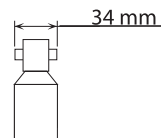

MODEL FAHRZEUG MODELE	YEAR JAHR ANNEE	FRONT/VORNE/AVANT				REAR/HINTEN/ARRIERE			
		PREMIUM Oil	EXCEL-G Twin-tube Gas	GAS-A-JUST Mono-tube Gas		PREMIUM Oil	EXCEL-G Twin-tube Gas	GAS-A-JUST Mono-tube Gas	

Renault Commercial (F)

Master

3300 kg 3500 kg FD*	9.97-						344307		
3300 kg 3500 kg JD*	9.97-						344307		
2800 kg FD0*, FD2B, FD2E, FD3*	9.97-						344307		
 HD, UD	9.97-								

Master III

(JD, ND, FD, ED) 2.5 dCi 3.0 dCi Exc. =	10.03- 10.03-		344306				344307		
(HU, UD) 2.5 dCi 3.0 dCi Exc. =	10.03- 10.03-		344306						

Maxity

2.5 TDCi (81 kw)	3.07-		444322				443466		
2.5 TDCi (96 kw)	3.07-		444322				443467		

R 5 (Super 5) Express, Rapide, Extra

(F 40 Series) Exc. Cu + (775kg)	10.85-10.96	633806¹⁾ 912020	333806¹⁾			441064³⁾	341115³⁾		
Cu + (775kg) 	(F 40 Series) 10.85-10.96	633806¹⁾ 	333806¹⁾					551077⁴⁾	
(F 40 Series) Exc. Cu + (775kg)	10.96-	633847²⁾ 	333847²⁾			441064³⁾	341115³⁾		
Cu + (775kg) 	(F 40 Series) 10.96-	633847²⁾ 	333847²⁾					551077⁴⁾	

Traffic T Series (2WD)

T1** Exc. T3** T4** Exc. High-Roof	81- 2.89	635909 L 635908 R				444155			

1) 633806
333806

2) 633847
333847

3)

4)