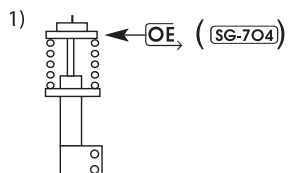

MODEL FAHRZEUG MODELE	YEAR JAHR ANNEE	FRONT/VORNE/AVANT				REAR/HINTEN/ARRIERE			
		PREMIUM Oil	EXCEL-G Twin-tube Gas	GAS-A-JUST Mono-tube Gas		PREMIUM Oil	EXCEL-G Twin-tube Gas	GAS-A-JUST Mono-tube Gas	

Fiat Commercial (I)

Ducato

10Q () ALL Incl. Exc. H/D, Camping Car	(230)	94-12.01	635806²⁾			344283	
			915808▼ 910091	MB1905 SM1920 L SM1921 R (SG-704) ¹⁾			
14Q () ALL Incl. Exc. H/D, Camping Car	(230)	94-12.01	635806²⁾			344284	
			915808▼ 910091	MB1905 SM1920 L SM1921 R (SG-704) ¹⁾			
18Q () ALL Incl. Exc. H/D, Camping Car	(230)	94-12.01	635807³⁾			345021	
			915808▼ 910091	MB1905 SM1920 L SM1921 R (SG-704) ¹⁾			
18Q () Camping Car Grand Export Exc. H/D	(230)	94-12.01	635807³⁾				
			915808▼ 910091	MB1905 SM1920 L SM1921 R (SG-704) ¹⁾			
  ALL Exc. H/D	(244)	1.02- 6.06	635806²⁾			344283	
			915808▼ 910091	MB1905 SM1926 L SM1927 R			
  ALL Exc. H/D	(244)	1.02- 6.06	635807³⁾			345041	
			910096	MB1905 SM1926 L SM1927 R			

Fiorino, Fiorino Qubo

⊖ ABS ALL	(146)	93-	631601			341324	
⊕ ABS ALL	(146)	93-	631601			341324	
1.4, 1.3 D Multijet		2.08-				349145	
				334968 L 334967 R			
				SM1821 L SM1822 R