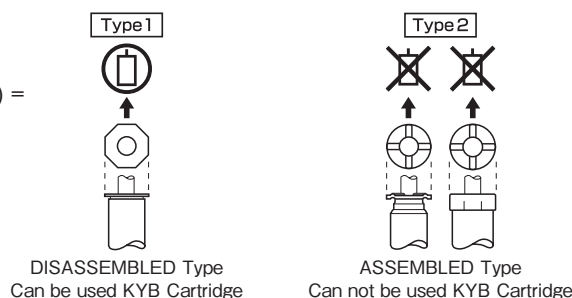

Note :
(Front)
O.E.M. NO. with Mark ★1) =

Must be identified if Disassembled type or Assembled type before order according to above drawings.

⌊ Upper stem T Lower stem ○ Eyeing ⊖ Eyeing with steel bushing
 ⊖ Eyeing with crosspin ⊗ Special mounting ⊖ Cartridge ⊕ Sealed strut