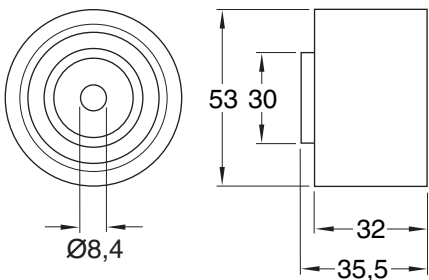

324

K015580XS