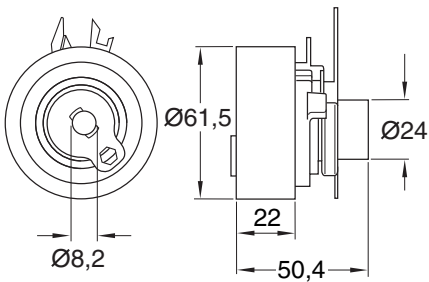

321

K025427XS