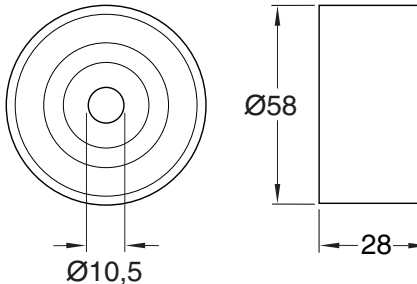

325

K015594XS