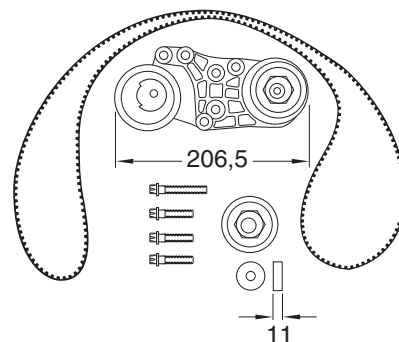

360

K025453XS