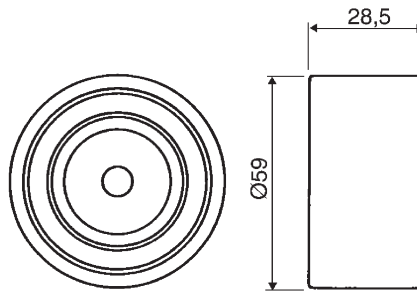

315

K025520XS/ K025557XS/
K045520XS

316

K025569XS

317

K025601XS

318

K045569XS

319

K015344XS