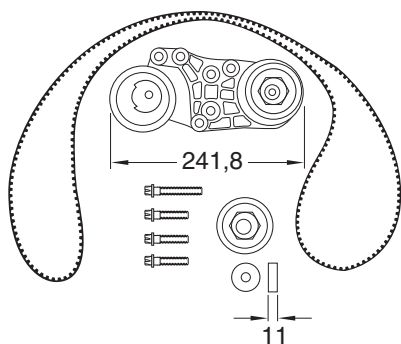

361

K035453XS