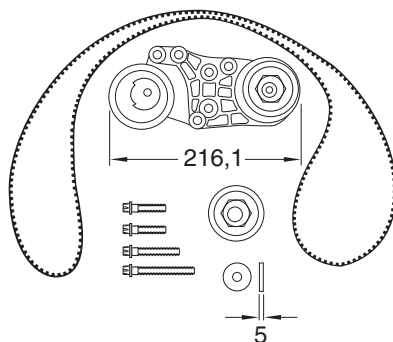

359

K015453XS