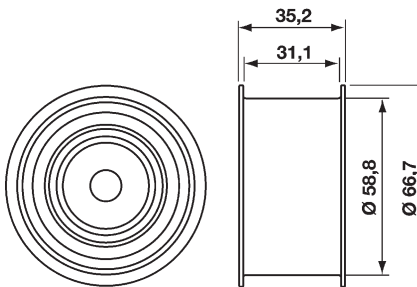

322

K015493XS/ K025493XS