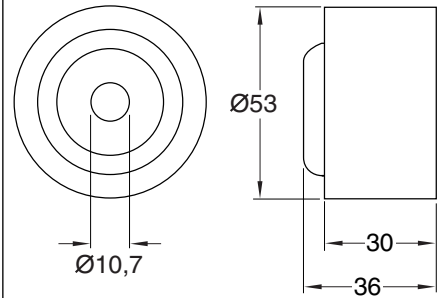

320

K015364XS