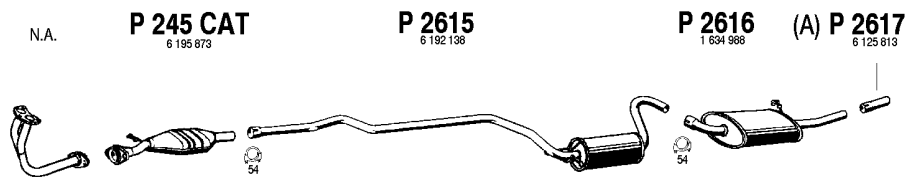

Orion Cat

1.4 i

01/86 - 09/90

- (A) STW , Orion
- Mot. 1392 cc 73hp , 53kW