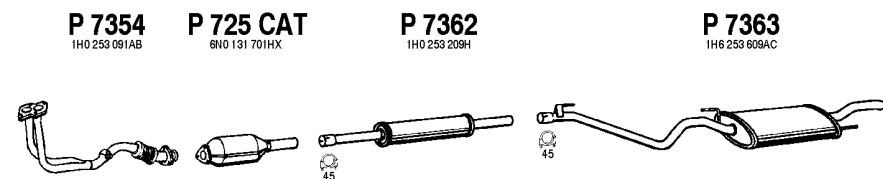

VW219

1059-20

35480-50

35480-50 (2)

Golf (3) Cat

1.6 i

10/94 - 07/95

Variant, STW

Mot. AEA 1598cc, 75hp, 55kW

ch.no. 1H-SW-116 879 ->

ch.no. -> 1H-SW-700 000