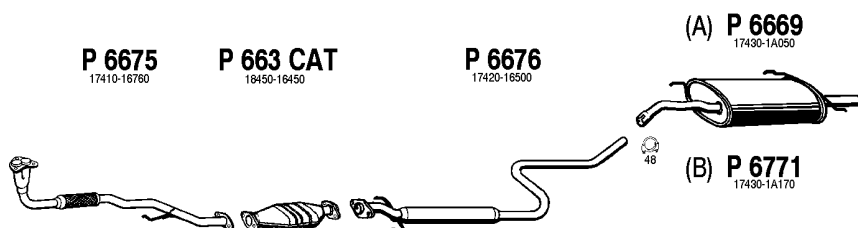

Carina II Cat
1.6 i - 16V
11/89 - 04/92

(A) Sedan, LB
(B) STW, Kombi
Mot. 4AFE 1587cc 105hp , 77kW