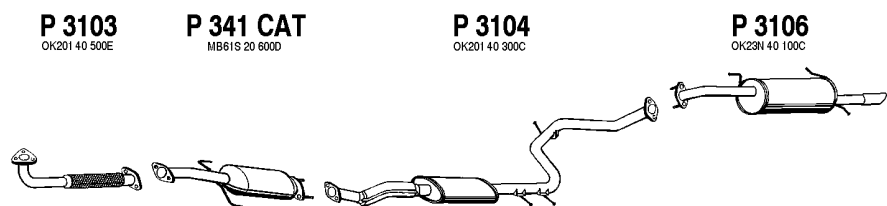

Sephia Cat

1.5 i, 1.6 i
05/93 - 12/97

Sedan

Mot. 1498cc, 80hp, 59kW
Mot. B6 1598cc, 81hp, 60kW

KI403