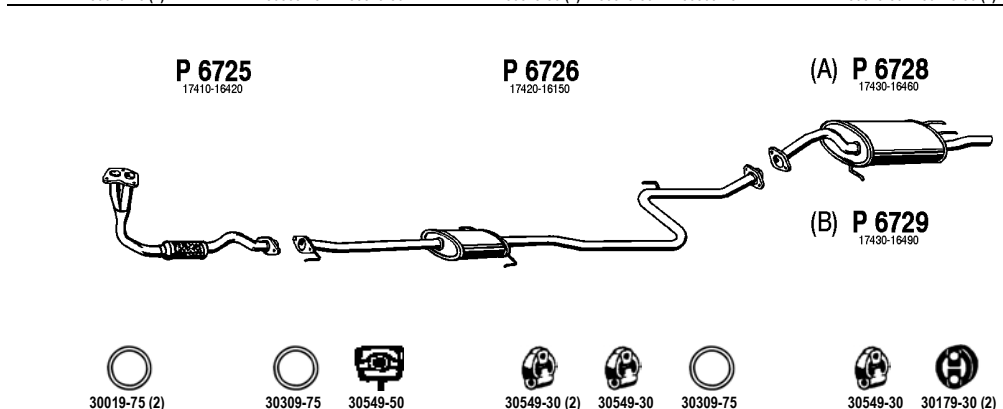

Corolla

1.6 - 16V
05/87 - 09/92

(A) Sedan, LB
(B) STW, Kombi
Mot. 4AF 1587cc 95hp , 70kW

Type: AE92

T0020