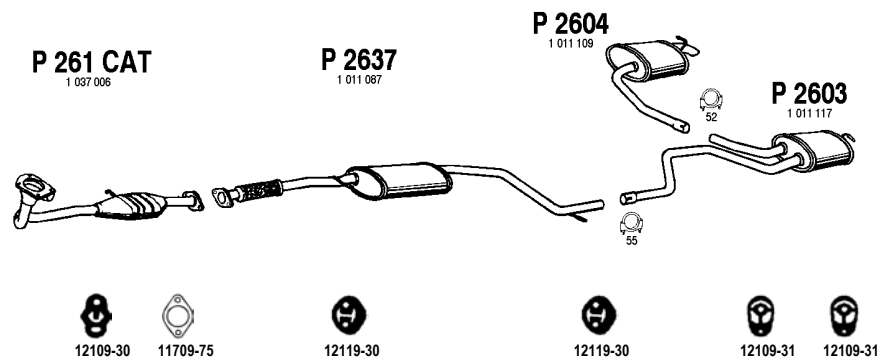

Mondeo Cat

2.0 i - 16V

08/96 - 04/97

Sedan

HB

Mot. NG, ZH20 1988cc, 131hp, 96kW

FO211