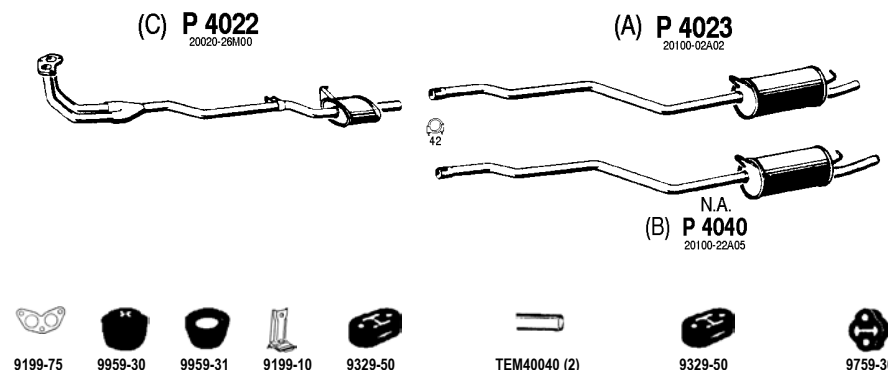

Sunny

1.5
09/82 - 09/86

- (A) Sedan 4 dr.
  - (A) Coupe
  - (B) STW, Wagon
- (C) No SWE and SUI
  Mot. E15 1488cc 75hp, 55kW

Type: B11

NI015