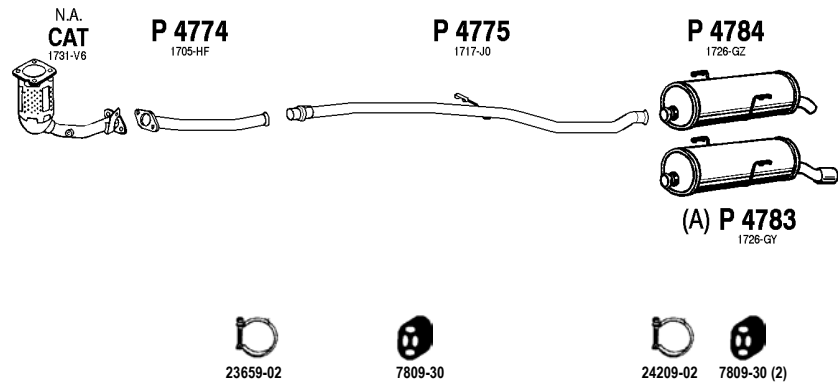

PEUGEOT

206 Cat

1.4 i
07/98 - 09/00

HB 3/5 dr.

Mot. TU3JP 1360cc, 75hp, 55kW

Emission Depol. L4/CEE2000

(A) Repair pipe

(B) With chrome tailpipe

PE306

206 Cat

1.4 i
10/00 -

HB 3/5 dr.

Mot. KFW 1360cc, 75hp, 55kW

Emission CE2000

(A) With chrome tailpipe

Type: 2AKFW..., 2CKFW...

PE311

206 Cat

1.6 i
07/98 - 09/00

HB 3/5 dr.

Mot. TU5JP 1587cc, 90hp, 66kW

(A) With chrome tailpipe

PE307

206 Cat

1.6 i - 16V
10/00 -

HB 3/5 dr.

Mot. TU5JP4 1587cc, 110hp, 81kW

Emission CE2000

(A) With chrome tailpipe

Type: 2ANFU..., 2CNFU...

PE401

206 Cat

2.0 i - 16V
07/98 -

HB 3/5 dr.

Mot. EW10J4 1997cc, 137hp, 110kW

(A) Repair Muffler

(B) Only Grand Tourisme

Type: 2CRFRE

PE402