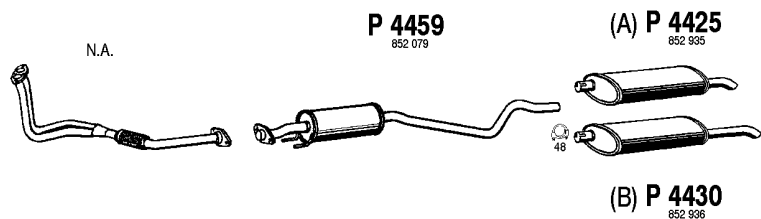

Astra F Diesel

1.7 D
92 - 95

(A) HB

(B) Sedan

Mot. C1.7D 1699cc 57hp, 42kW
Mot. C1.7DR 1699cc 60hp, 44kW