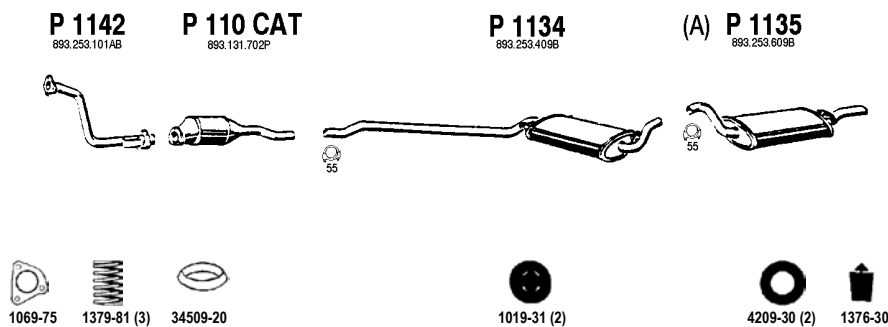

80 Cat

1.8
10/86 - 08/91

Manual
Mot. 1.8 RU, JN, PM, SF
ch.no. -> 89-L-240000
(A) Also autom.
(B) 9/87 - 8/91