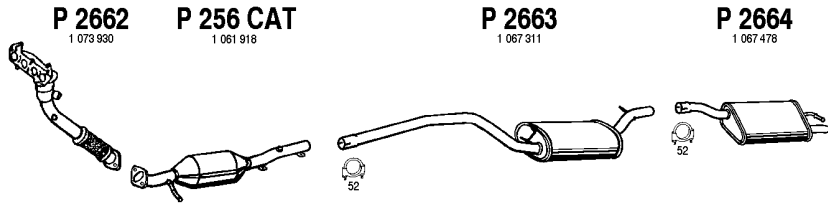

Focus Cat

1.6 i
08/98 -

HB
Mot. ZH16FYDA 1596cc, 100hp, 74kW

FO308