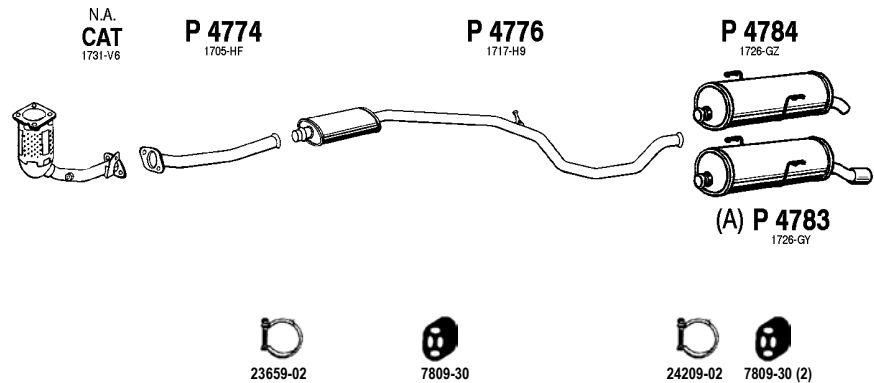

PE401

206 Cat

2.0 i - 16V
07/98 -

HB 3/5 dr.

Mot. EW10J4 1997cc, 137hp, 110kW

(A) Repair Muffler

(B) Only Grand Tourisme

Type: 2CRFRE