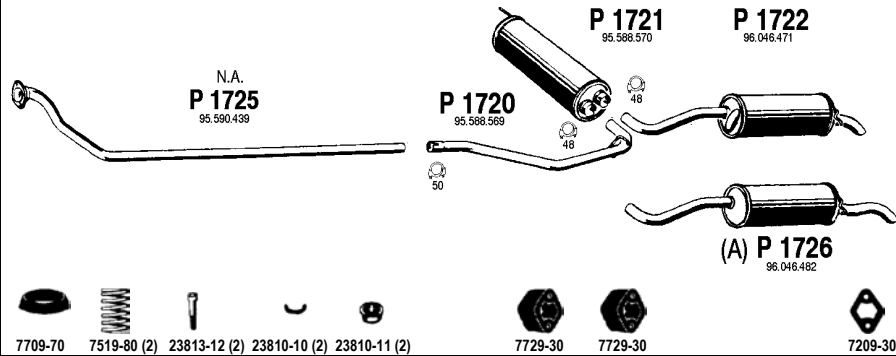

BX Diesel

1.7 Diesel , 1.9 Diesel

10/83 - 92

Sedan

(A) Break, Evasion, Van

CI008