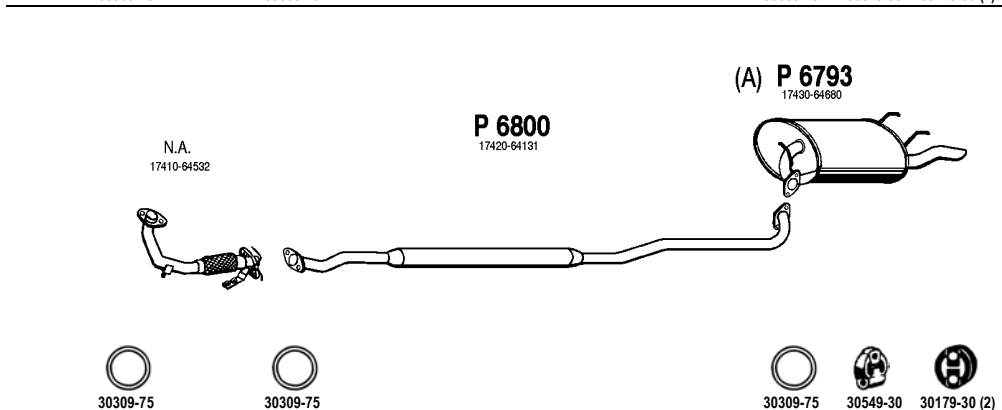

Corolla Diesel

2.0 D
05/92 - 05/93

Sedan, LB
STW, Kombi
Mot. 2C 1975cc 72hp, 53kW
(A) Also Diesel Kat

Type: CE100

TO105