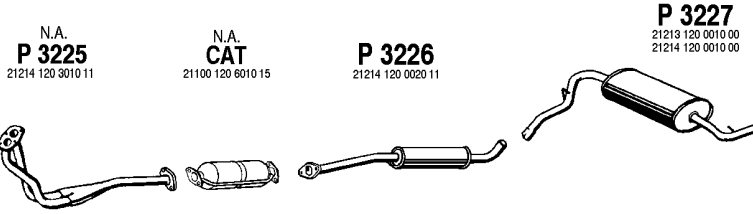

Niva 4x4 Cat

1.7i
95 -

GM - Monopoint injection engine
1690 cc 84 hp / 62 kW
Type: 21214