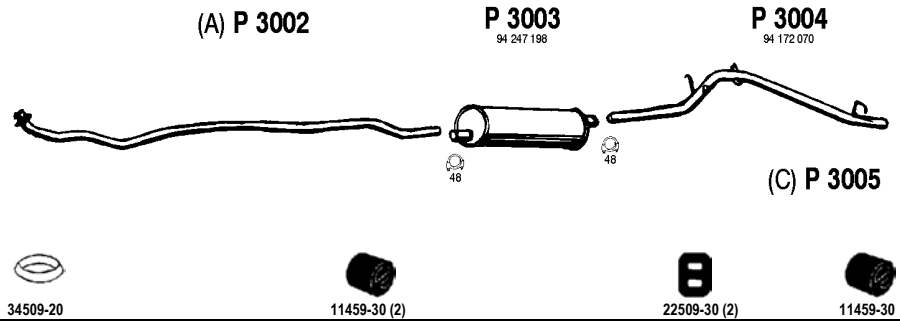

Pick-Up Diesel KBD 27,47

2.2 Diesel

85 -

Type: KBD 27 (2 WD)
Type: KBD 47 (4 WD)
(A) Only 2 WD
(C) Jatkoputki

IS002