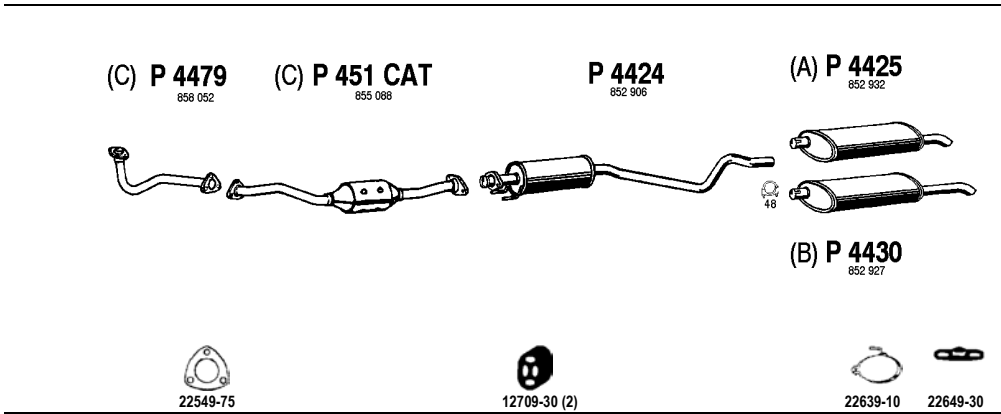

Astra F Cat

1.6 i
93 - 96

(A) HB
(B) Sedan

Mot. X16SZ 1598cc 71hp, 52kW
ch.no. -> T2646601
ch.no. -> T5116092
ch.no. -> T8157683
(C) Only manual

OP214