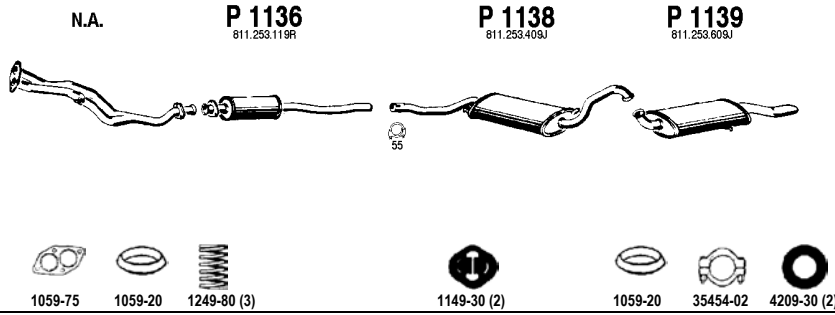

80 - 90 GLE, GTE, CD

2.2
08/78 - 09/86

1.9 / 2.0 / 2.2 mot. WN/JS/KV 115/136 hp
ch.no. 81C000000 -
2.2 5 cyl.
ALSO AUDI 90 GLE, GTE, CD

Type: 81

AU010.4

80 Diesel

1.6 D
08/80 - 01/87

Mot. CR / JK 1588 cc 54 hp
(A) 8/80 - 7/82 ch.no. 81B000001 - 89K000001
(B) 8/82 - 7/84 ch.no. 81D000001 - 81E220000
(C) 8/84 - 2/87 ch.no. 81F000001 - 81G300000