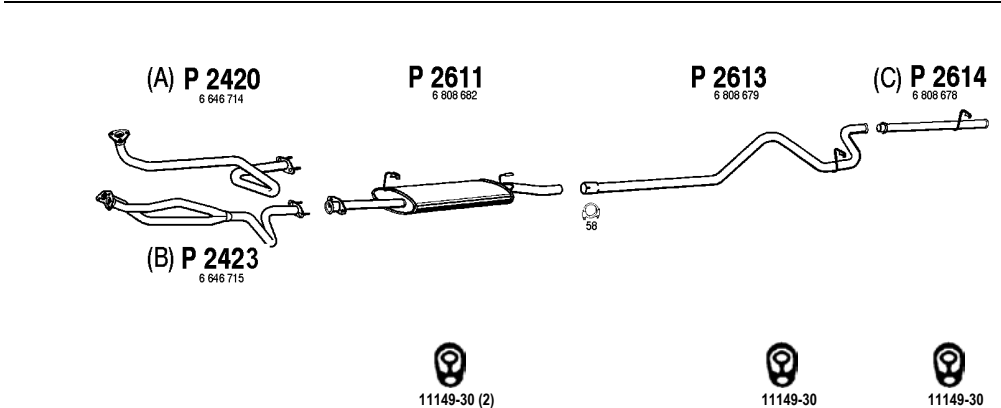

Transit Diesel

2.5 D
09/91 - 08/94

Long
Extra long
100L-130-150L-190-190EF
(C) Only 190EF (Extra Long)
(A) Mot. D25NA 2496cc 70hp , 51kW
(B) Mot. D25P 2496cc 80hp , 59kW

F0119