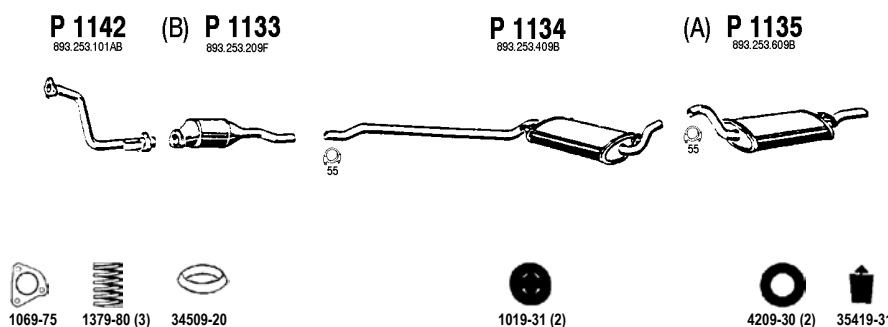

80

1.8
10/86 - 08/91

Manual
Mot. 1.8 RU, JN, PM, SF
ch.no. -> 89-L-240000
(A) Also autom.
(B) 9/87 - 8/91