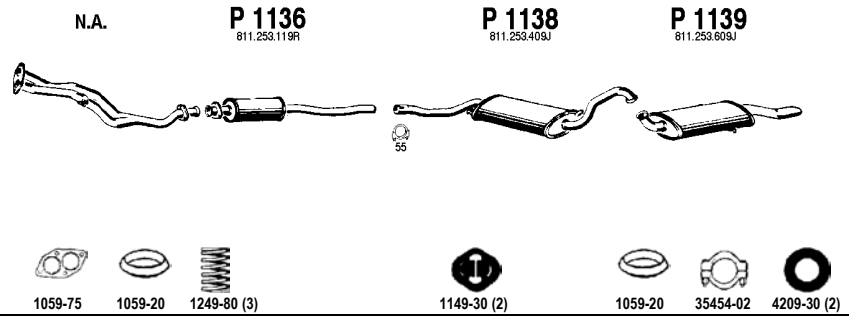

1.9 / 2.0 / 2.2 mot. WN/JS/KV 115/136 hp
ch.no. 81C000000 -
ALSO AUDI 90 GLE, GTE, CD

Type: 81

AU010.2

80 - 90 GLE, GTE, CD

2.0

08/78 - 09/86

1.9 / 2.0 / 2.2 mot. WN/JS/KV 115/136 hp
ch.no. 81C000000 -
ALSO AUDI 90 GLE, GTE, CD