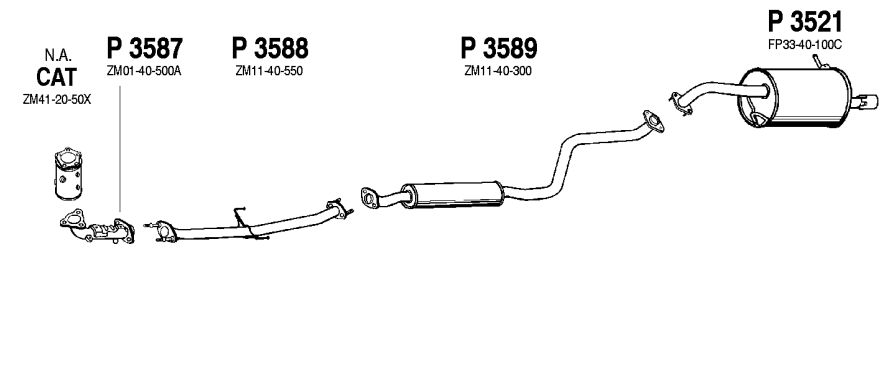

Type: BG

MA406