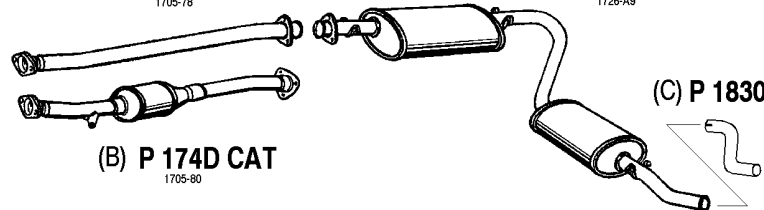

(B) 2.5 TD Kat

Mot. DJ5T

2445cc 102/100 hp, 76/74 kW

(C) Matkailuauton jatkoputki

(C) Extension pipe for caravan car

CI113

(A) P 1763
1705-78

P 1764
1726-A9