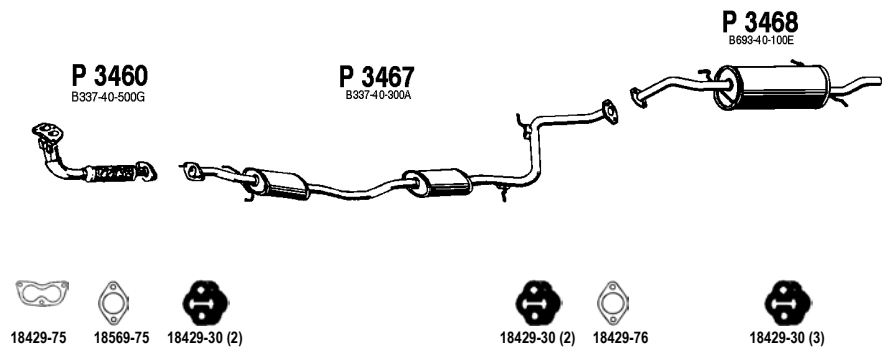

323

1.3

06/89 - 92

Sedan 4 dr.

Mot. 16V 1324cc 75hp, 55kW

Type: BG

MA007