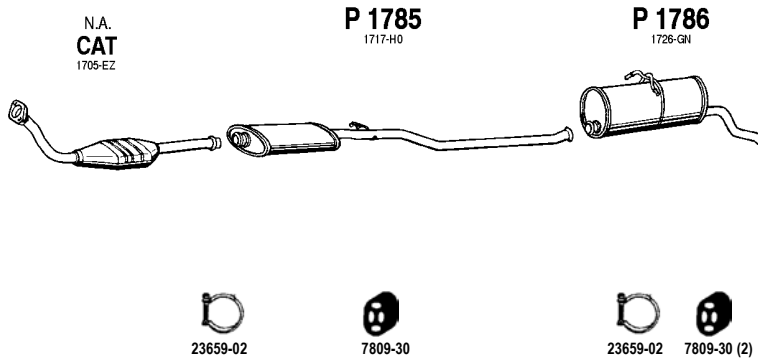

Partner HDi Cat

2.0 HDi Turbo Diesel
07/98 -

Mot. DW10TD 1997cc, 90hp, 68kW

PE303