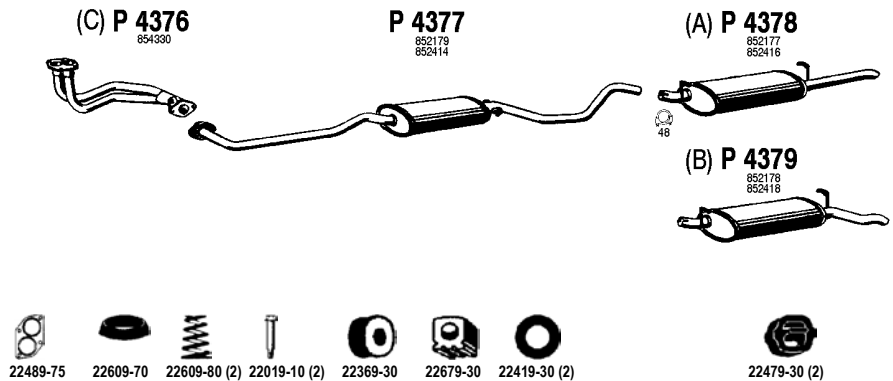

Ascona C

1.6 , 1.8 , 2.0 i

09/81 - 89

(A) Sedan

(B) HB

Mot. 1.6 N,SH/SV,NZ 1598cc 90/82hp, 66/60kW

Mot. 1.8E/NV 1796cc 115hp, 85kW

Mot. 2.0NE 1998cc 115hp, 85kW

(C) no 1.6 SV/NZ, 1.8NV (9/86 - 89)

(C) Only manual

OP038