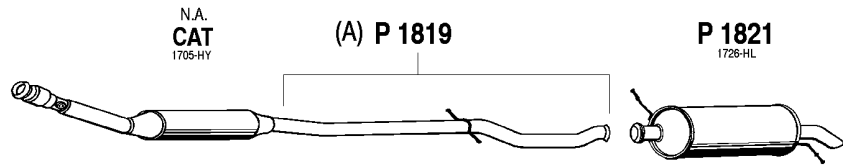

CITROEN

C5 Cat

1.8 i
10/00 -

Sedan

BREAK, STW

Mot. EW7J4 1749cc, 118 hp, 85 kW

(A) Repair pipe

CI411