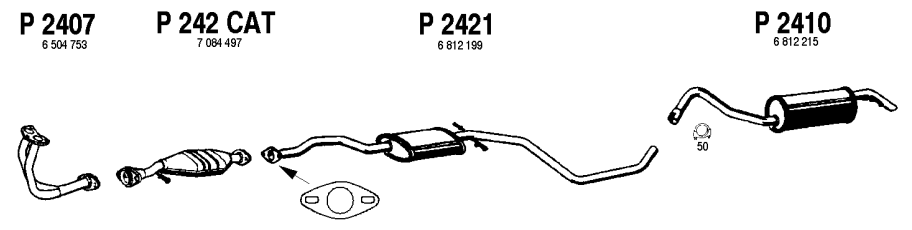

Orion Cat

1.4 i

01/94 -

- Mot. HL14EFi , 1392cc 72hp , 53kW