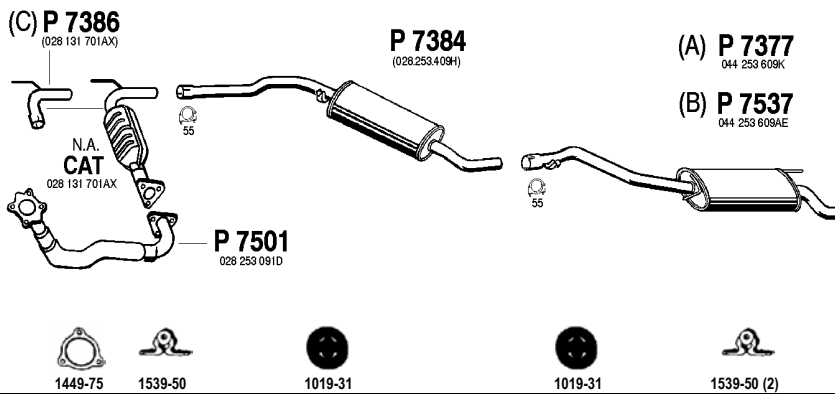

Transporter TD Cat

1.9 TD
10/92 - 12/95

2WD, SWB 2920mm
(A) Kasten, Kombi, Bus
(B) Pick-Up
Mot. ABL 1895cc 68hp , 50kW
ch. no. -> 70-T-199 999
(C) Cat repair pipe