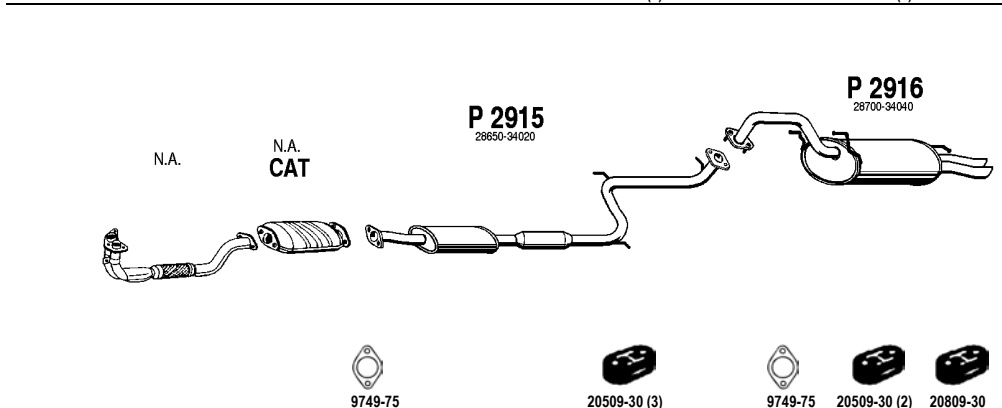

Sonata Cat
2.0 i - 8V SOHC
08/93 - 04/98

Sedan 4 dr.
Mot. 1997cc SOHC 105hp, 77kW

HY010.1