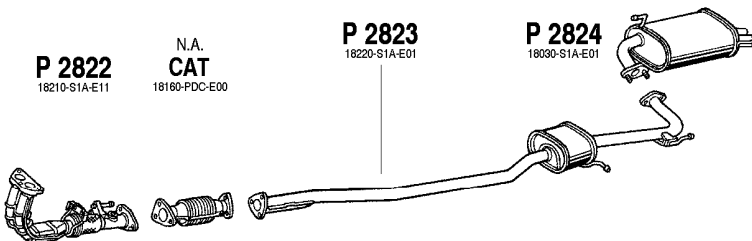

Type: CE8

HO101

P 2822
18210-S1A-E11

N.A. CAT
18160-PDC-E00

P 2823
18220-S1A-E01

P 2824
18030-S1A-E01

Accord Cat

2.0 i - 16V
08/98 - 02