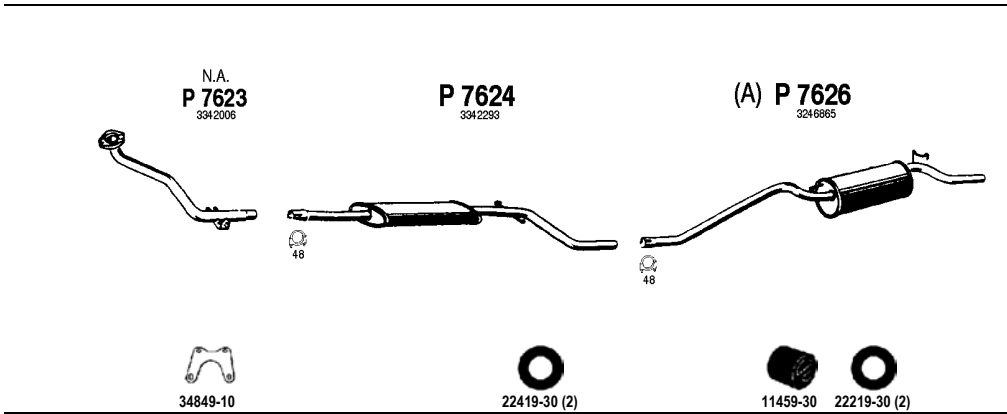

340 , 360

1.7

85 - 88

Sedan

Hatchback

Mot. B172 1721cc 82hp , 60kW

(A) Also Kat 87 - 91

VO003