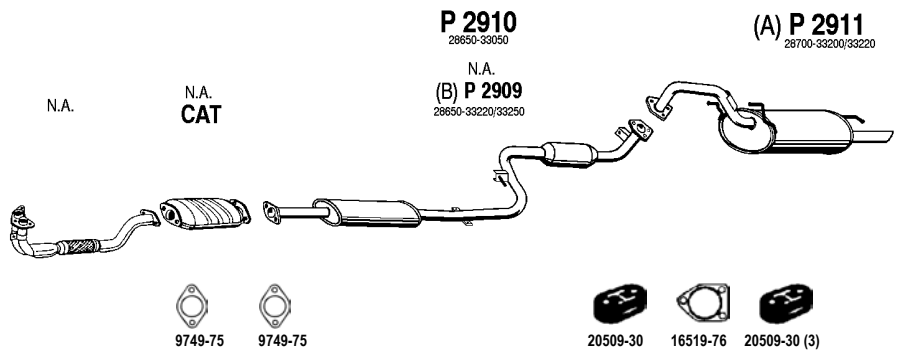

Sonata Cat

2.0 i
10/88 - 08/91

Sedan 4 dr.

Mot. 1997cc SOHC 102hp, 75kW
(A) Also 3.0i V6 Kat
(B) Sweden, Switzerland, Austria (2.4i)

HY006.1