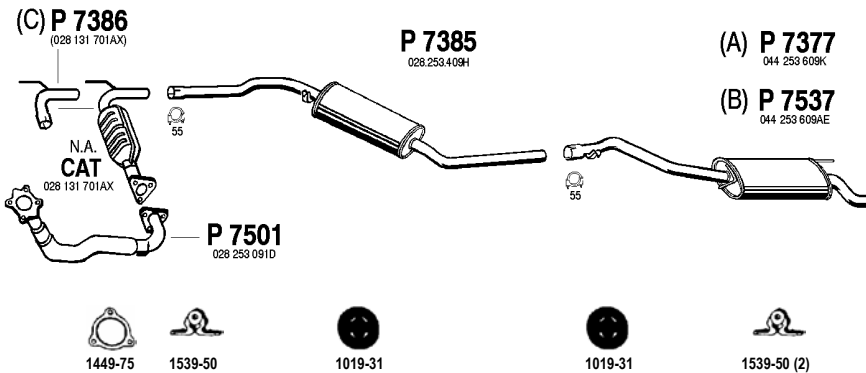

Transporter TD Cat

1.9 TD
10/92 - 12/95

2WD, LWB 3320mm
(A) Kasten, Kombi, Bus
(B) Pick-Up
Mot. ABL 1895cc 68hp , 50kW
ch. no. -> 70-T-199 999
(C) Cat repair pipe