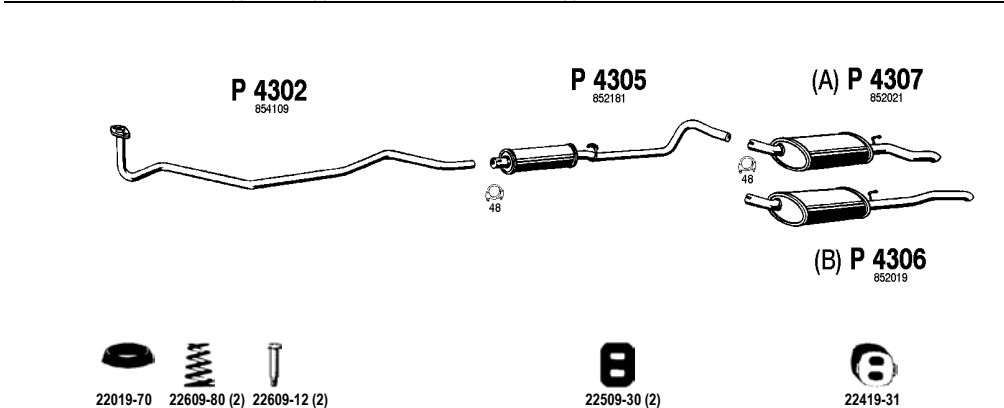

Corsa A
1.2 - S
83 - 08/90

(A) HB
(B) Sedan
ch.no -> M 4 000 000
Mot. 1.2NV/S/ST 1196cc 55hp , 40kW
Type: SC64/68, SC464/468

OP002