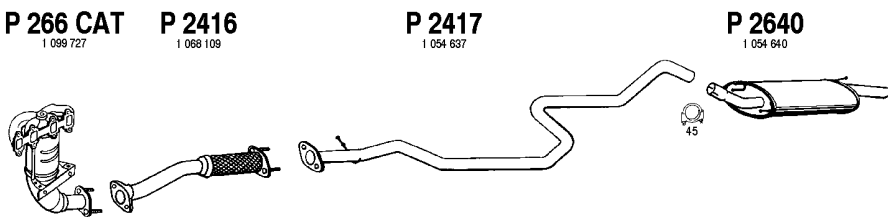

HB
Kombi
Mot. BL13EFI/HCS/JJA/J4C
1299cc, 60hp, 44kW

FO202

Fiesta Cat
1.3 i
04/97 - 03/98

HB
Kombi
Mot. BL13EFI/HCS/JJA/J4C
1299cc, 60hp, 44kW

FO304

Fiesta Cat
1.3 i
03/98 -

HB
Kombi
Mot. HCS13EFI 1299cc, 60hp, 44kW