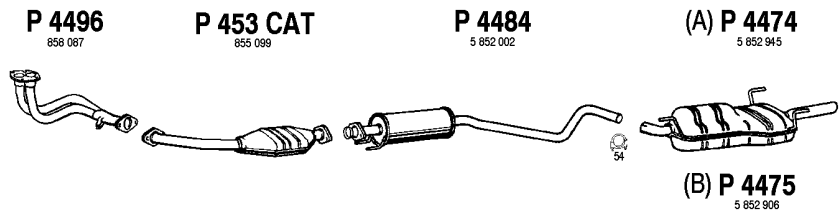

Astra F Cat

2.0 i - 16V
01/96 - 04/98

(A) HB

(B) Sedan

Mot. X2.0XEV Ecotec
1998cc, 136hp, 100kW