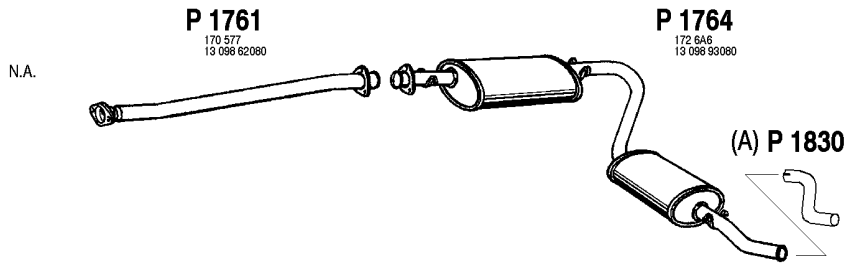

FI112

Ducato Diesel

2.5 D
94 -

Mot. 2500cc 82/86 hp, 60/63 kW
(A) Matkailuauton jatkoputki
(A) Extension pipe for caravan car

FI114

Ducato Turbo Diesel

1.9 TD , 2.5 TD
87 - 94

Mot. 1930cc
Mot. 2498cc 95hp, 70kW
(A) Only 2.5 TD