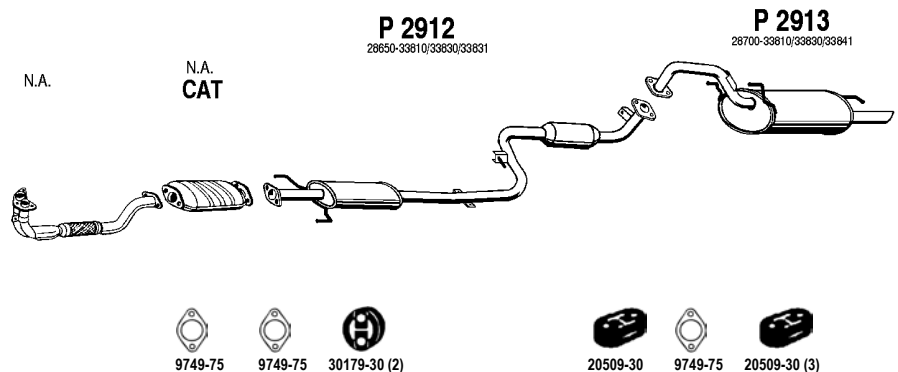

Sonata Cat

2.0 i - 16V DOHC
08/91 - 08/93

Sedan 4 dr.

Mot. 1997cc DOHC 131hp, 96kW

HY007.1