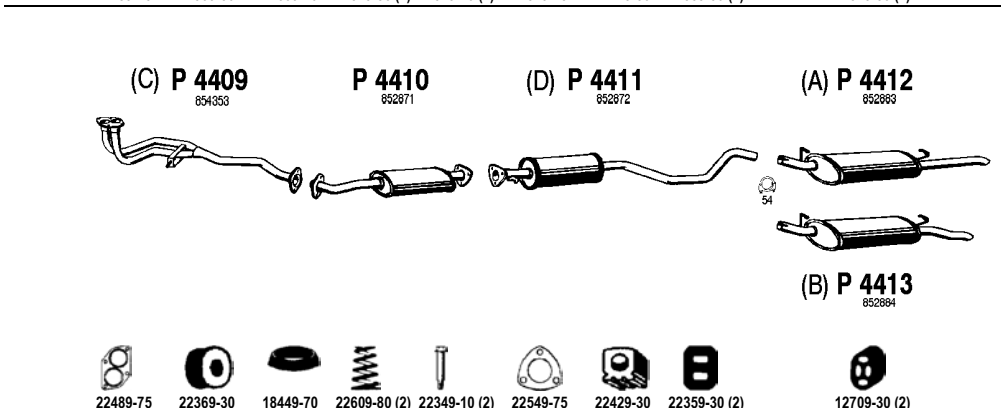

Vectra A

2.0 i
09/88 - 92

- (A) Sedan
- (B) HB
- Mot. 20NE 1998cc 115hp, 85kW
- (C) No autom.
- (D) No autom. 91 ->
- ch.no. M1079990-> / M5120053->

OP042