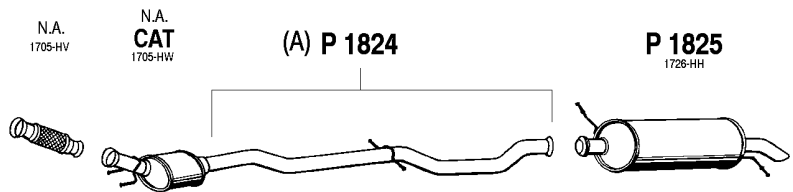

C5 HDi Cat

2.0 HDi
10/00 -

Mot. DW10TD 1997cc, 90hp, 66kW

Mot. DW10TED 1997cc, 110hp, 81kW

(A) Repair pipe

CI415