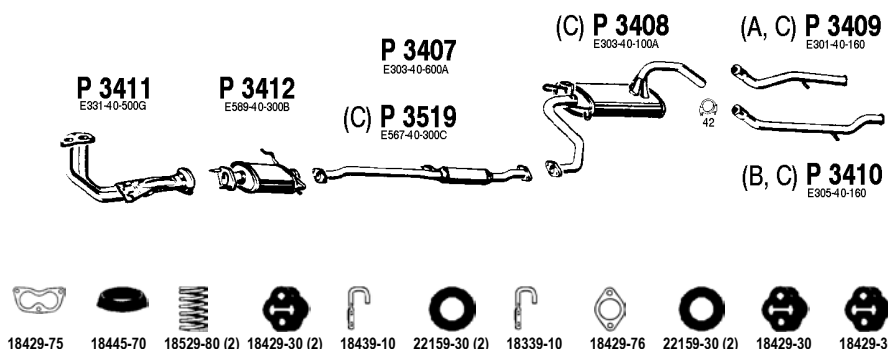

323

1.5
09/83 - 06/85

(A) Hatchback
(B) Sedan 4 dr.
Mot. 1498cc 75hp, 55kW
(C) Also 323 GT, GTS 88hp, 65kW

Type: BD12,13,14

MA003.2