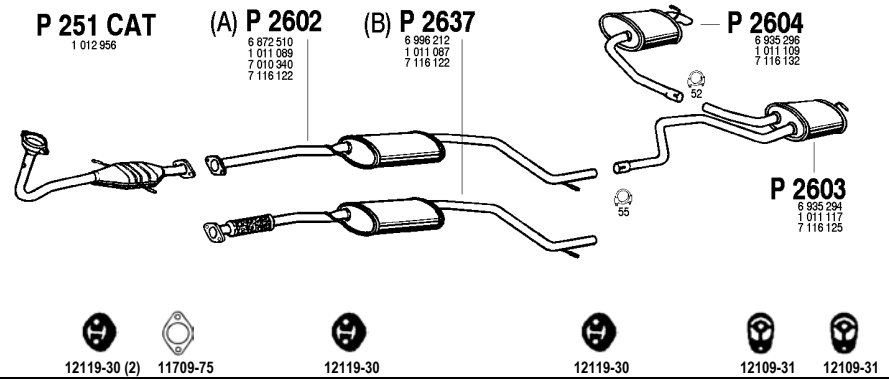

Mondeo Cat

2.0 i - 16V

01/93 - 08/96

Sedan

HB

(A) Manual

(B) Automat

Mot. NG, ZH20 1988cc 136hp, 100kW

FO110