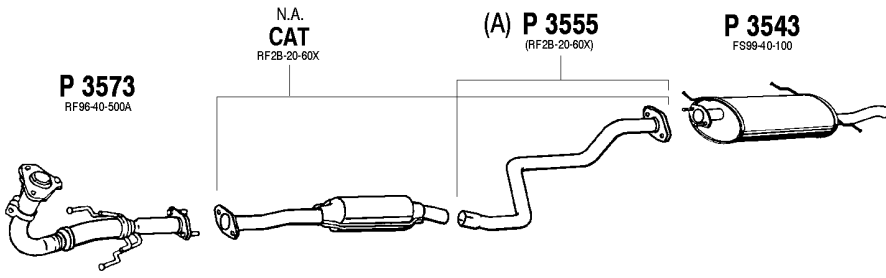

Sedan , HB

Mot. 1998 cc 100 hp , 74 kW

(A) Repair pipe, cut to original pipe.

Type: GF

MA224

626 TD Cat

2.0 TD

98 -