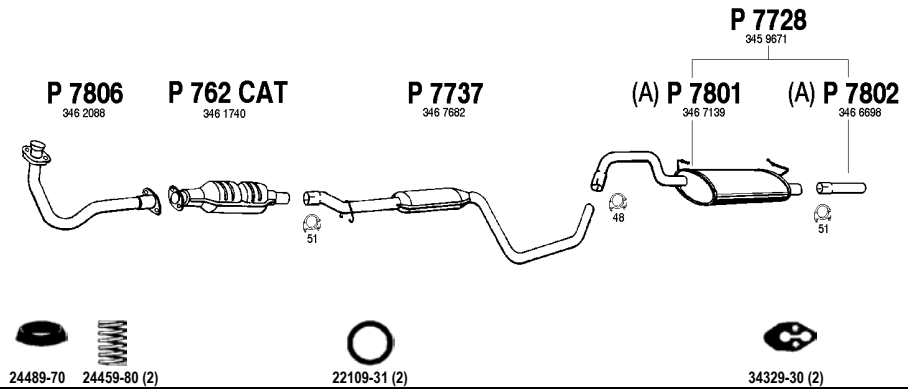

Hatchback

Mot. B16F 1596cc 84hp, 62kW
ch.no. -> 418 999
(A) Altern. P 7728

VO125