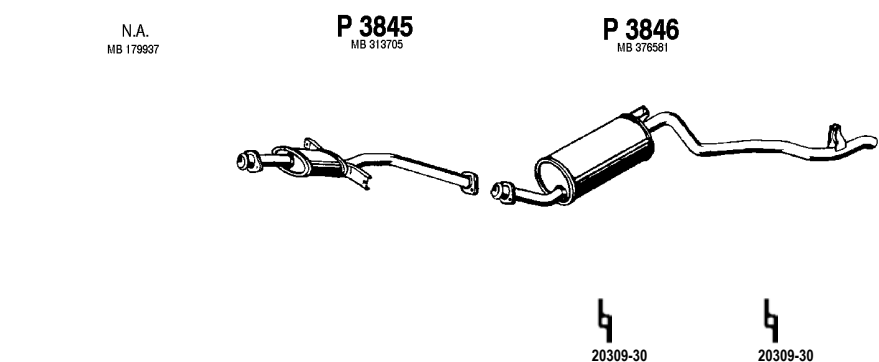

Pajero

2.6
09/84 - 91

LWB (Long / 2695 mm)
Mot. 4G54 2555cc 103hp, 76kW
(lehtijouset takana / leaf springs in rear axle)

Type: LO47G

MI313