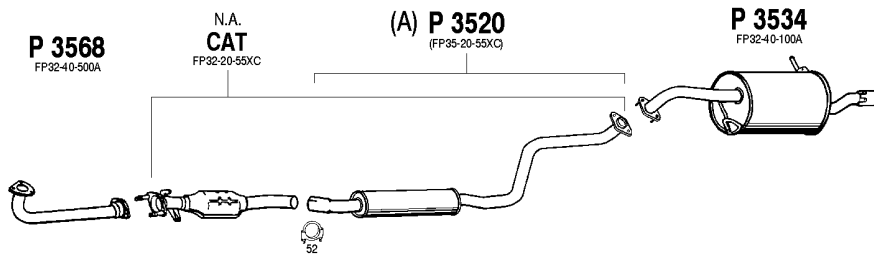

323 Cat
1.8 i - 16V
05/98 -

Sedan 4 dr.
Mot. FP 1840 cc 114 hp , 84 kW
(A) Repair pipe, cut to original pipe.

Type: **BJ**

MA218