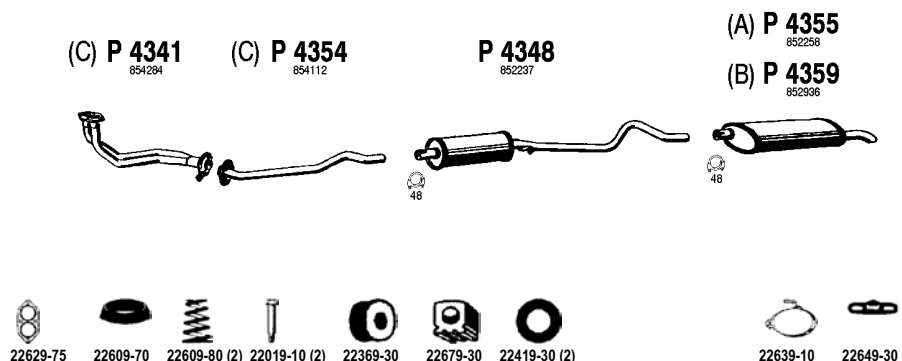

(A) HB

(B) Sedan

Mot. OHC 1297cc 60/75hp, 44/55kW
(C) No autom.
ch.no. -> G2502696
ch.no. -> GE159927
ch.no. -> G5006559

OP015