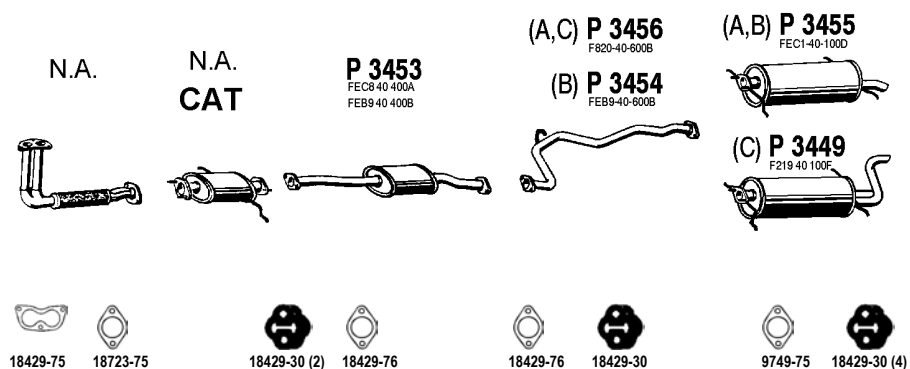

626 Cat

2.0 - 12V
09/87 -

(A) Sedan, HB
(B) Coupe
(C) STW / Wagon
Mot. RF 1998cc 109hp/81kW

Type: GD/GV

MA034.1