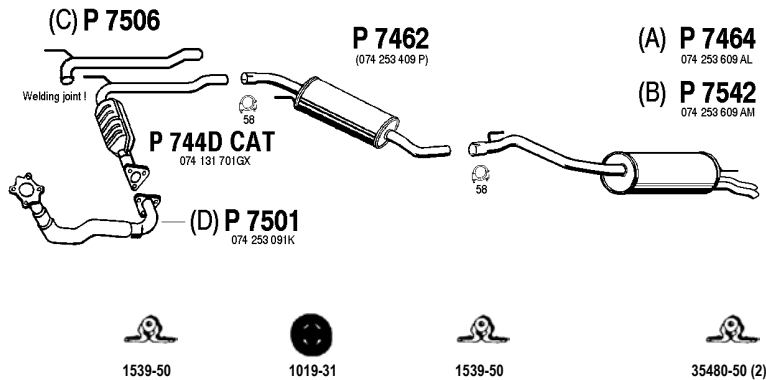

Transporter TDi Cat

2.5 TDi
96 - 09/03

2WD, SWB 2920mm

(A) Kasten, Kombi, Bus

(B) Pick-Up

Mot. ACV, AYC, AUF 2459cc 102hp, 75kW

ch.no. 70-T-200 000 ->

(C) Cat repair pipe

(D) Only manual

Mot. AUF 2459cc 102hp, 75kW

Mot. AJT 2461cc 88hp, 65kW

Type: T4

VW166