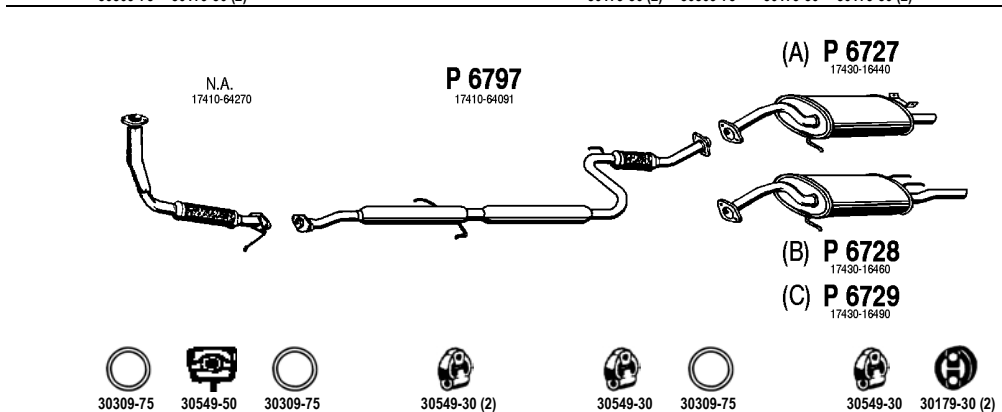

Corolla Diesel

1.8
05/87 - 09/92

(A) FX, Hatchback
(B) Sedan, LB
(C) STW, Kombi
Mot. 1CL 1839cc 64/67hp, 47/49kW

Type: CE90

TO072