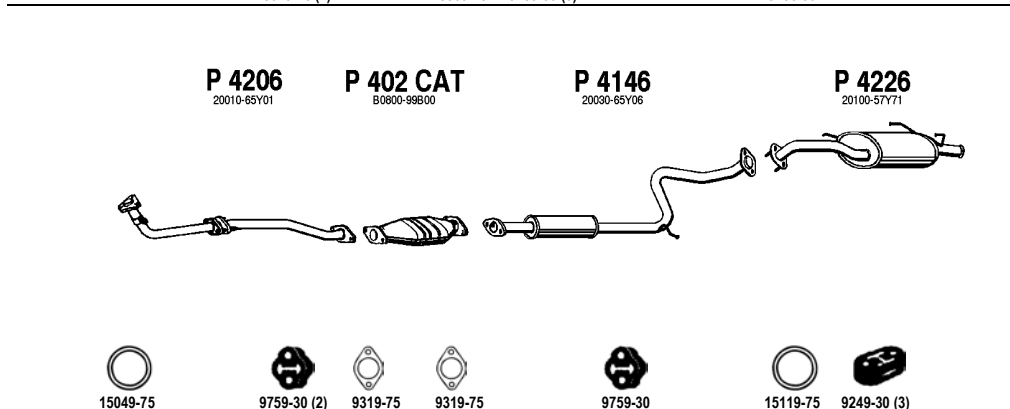

100 NX Cat

1.6 - 16V
10/90 - 09/92

Coupe
Mot. GA16DS 1597cc, 90hp, 66kW

Type: B13

NI216