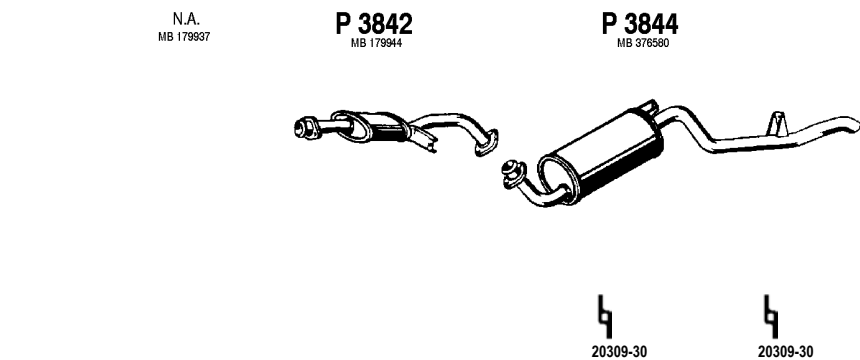

Pajero

2.6
08/84 - 91

SWB (Short / 2350 mm)
Mot. 4G54 2555cc 103hp, 76kW
(lehtijouset takana / leaf springs in rear axle)

Type: LO42G

MI311