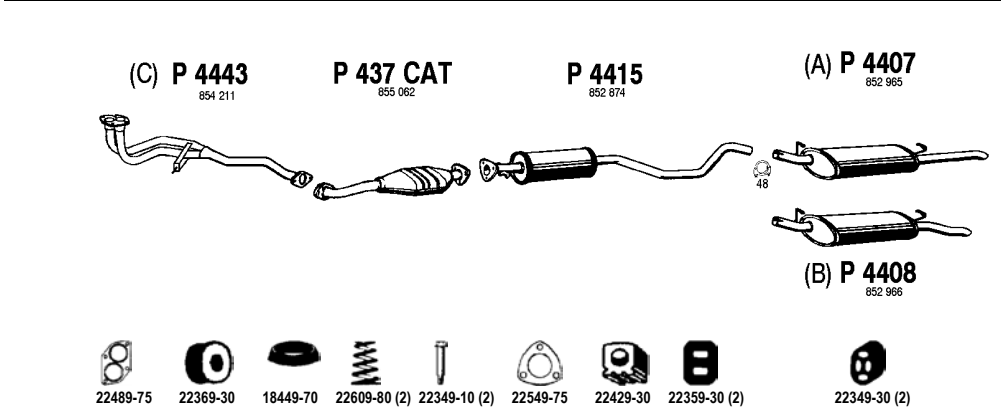

22349-30 (2)

Vectra A Cat

1.6 i
06/93 - 09/95

- (A) Sedan
- (B) HB
- Mot. X1.6SZ 1587cc, 71hp, 52kW
- (C) Only manual

OP210

Vectra A Cat

1.6 i
01/94 - 09/95

- (A) Sedan
- (B) HB
- Mot. C1.6NZ2 1587cc, 75hp, 55kW
- ch.no. R ->
- (C) Only manual