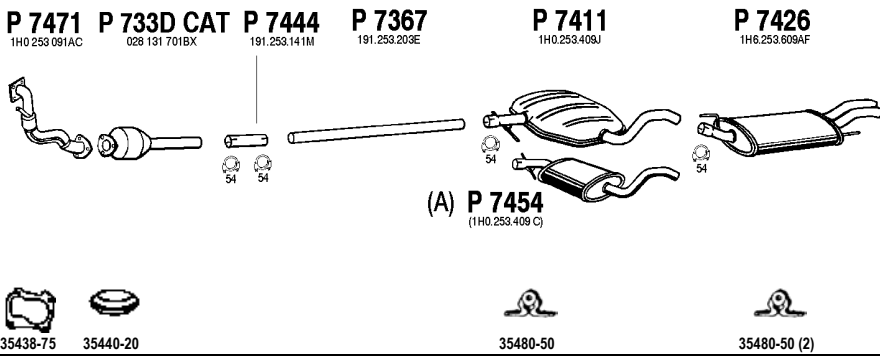

Golf (3) TDi Cat

1.9 TDi
10/93 - 08/96

Hatchback, Cabrio
Mot. 1Z 1896cc 90hp, 66kW
ch.no. -> 1H-VP-110717
(A) Altern.