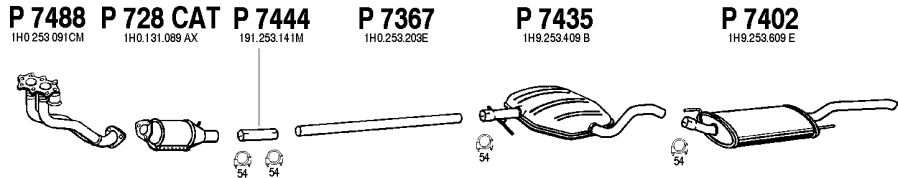

VW113

1559-75

35440-20

35438-30 (2)

35480-50 (2)

Golf (3) Cat

1.6 i - GT

10/94 - 98

Hatchback, Cabrio

Mot. AEK 1598cc 100hp, 74kW

Mot. AFT 1598cc 100hp, 74kW

Mot. AKS 1598cc 100hp, 74kW

(A) Altern.