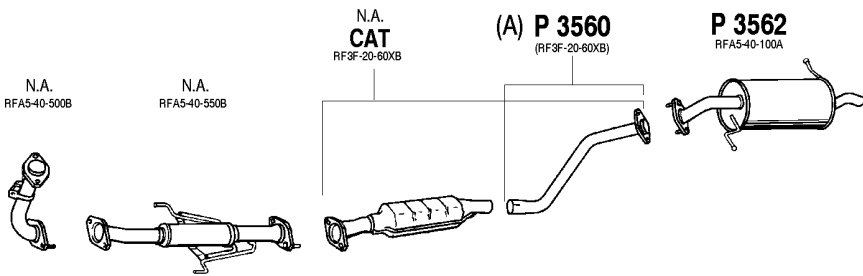

323 TD Cat
2.0 TD
05/98 -

Sedan 4 dr.
Mot. RF 1998 cc 90 hp , 66 kW
(A) Repair pipe, cut to original pipe.

Type: **BJ**

MA233