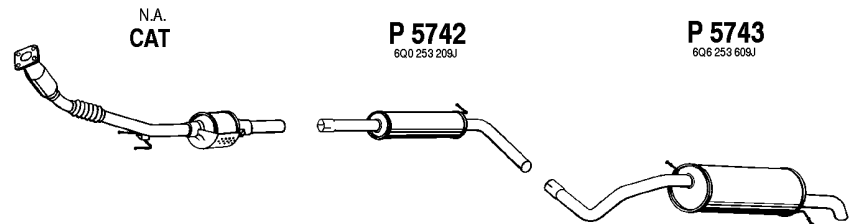

Fabia Cat

1.2 i
08/02 -

HB

3 cyl.
Mot. AWY 1198cc, 55hp, 40kW
Mot. AZQ 1198cc, 64hp, 47kW