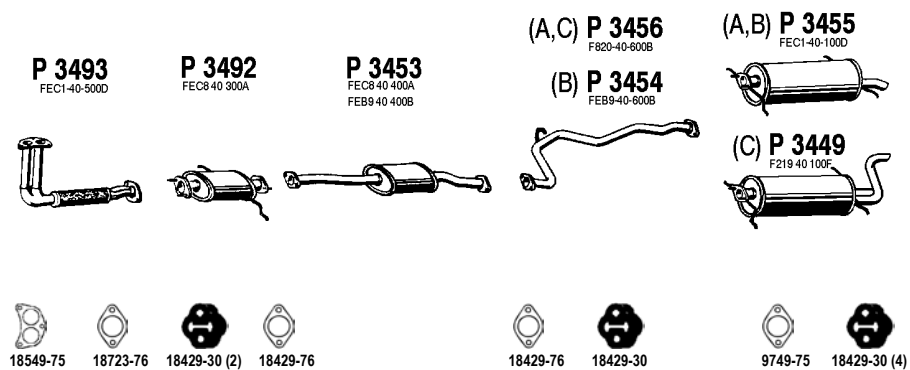

626

2.0 - 12V
09/87 -

(A) Sedan, HB
(B) Coupe
(C) STW / Wagon
Automat 9/87 -
Manual 9/89 -
Mot. RF 1998cc 109hp/81kW

Type: GD/GV

MA034