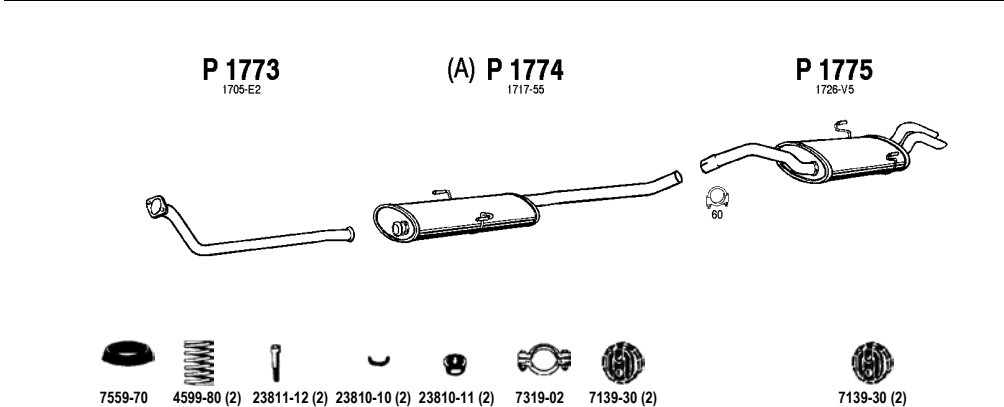

Expert TD

1.9 TD
10/95 -

Mot. XUD9TE 1905cc, 92 hp, 68 kW
(A) Only SWB

PE209