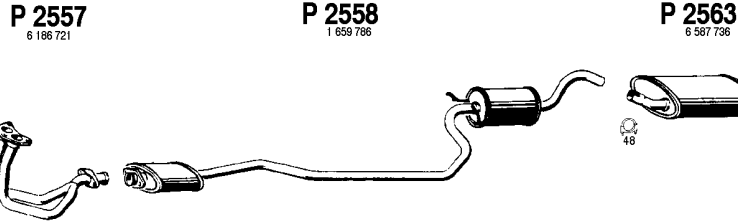

Fiesta

1.4
03/89 - 07/92

Mot. 1392 cc 75hp, 55kW