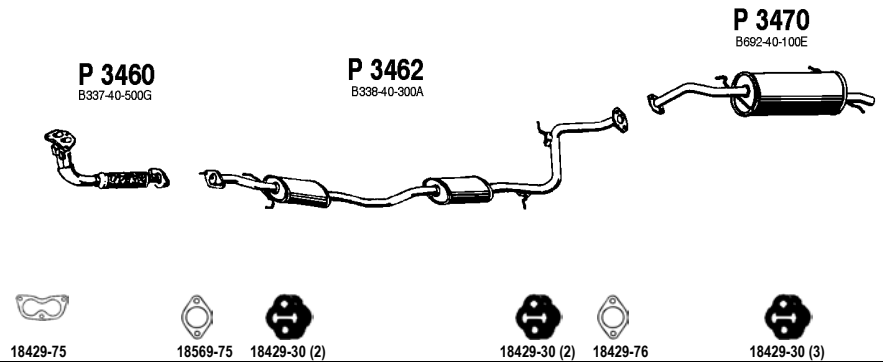

323

1.3

06/89 - 92

Hatchback

Mot. 16V 1298cc 75hp, 55kW

Mot. 16V 1324cc 75hp, 55kW

Type: BG

MA005