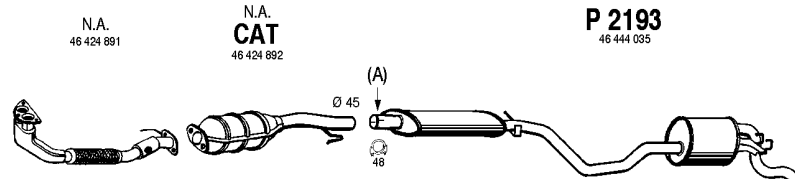

Punto 75 Cat

1.2 i

09/95 - 99

Hatchback, Cabrio

Mot. 1242cc 75hp, 55kW

(A) Remove included SLEEVE