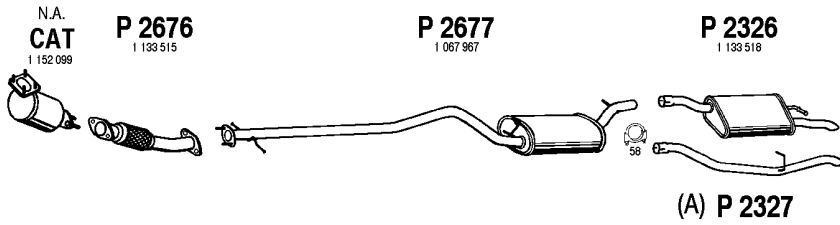

Focus TD Cat

1.8 TDCi
05/01 -

STW

Mot. D18TCi 1753cc, 115hp, 85kW
(A) Alternative pipe, Ø 55

FO418