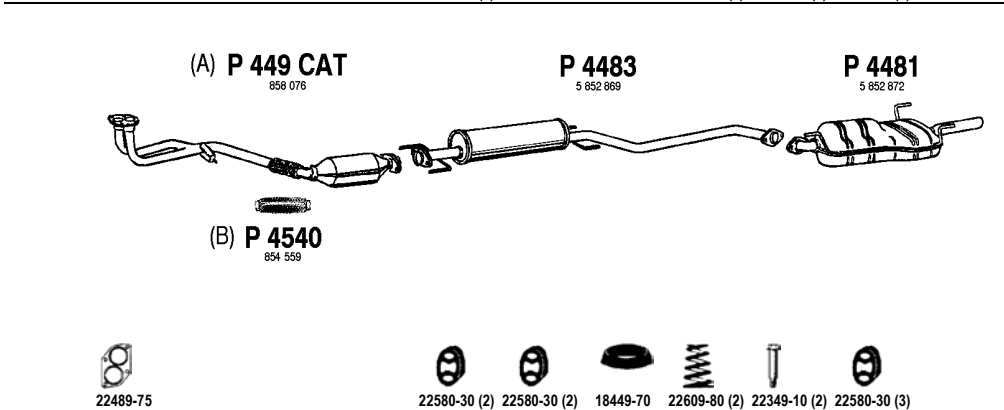

Vectra B Cat

2.0 i - 16V
09/95 -

Sedan
HB
STW / Kombi
(B) Repair flex
Mot. X2.0XEL, X2.0XEV
1998cc, 136hp, 100kW
(A) Only manual 09/95 - 03/99

OP213