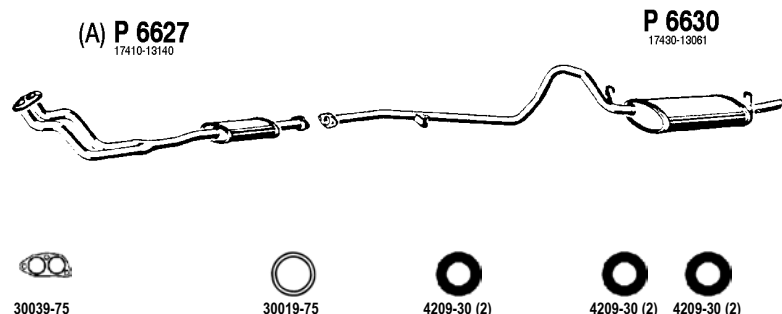

Charmant

1.3
11/81 - 88

Mot. 4K 1290cc, 65 hp
(A) No Sweden and Switzerland

DA005