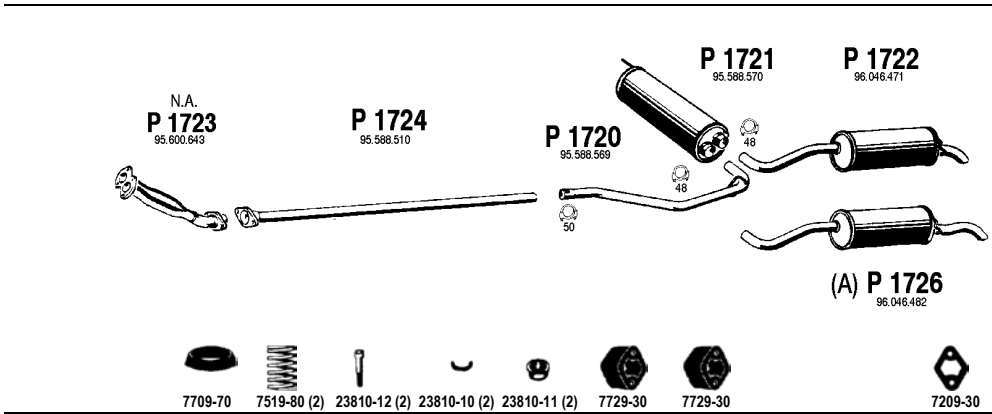

BX 16

1.6
07/83 - 11/84

Sedan
(A) Break, Evasion, Van
Mot. 1580cc 90 hp
ch.no. <- 06.XB.2944

CI005