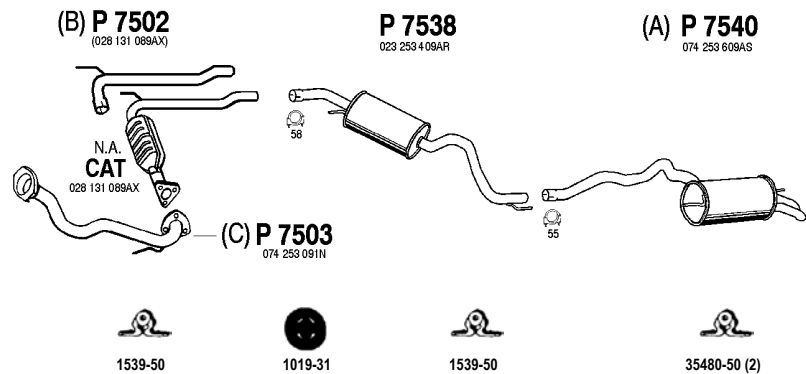

Transporter D Cat

2.4 D

97 - 09/03

4WD, SWB 2920mm Syncro

(A) Only Kasten, Kombi, Bus

Mot. AAB 2370cc, 78hp, 57kW
ch.no. 70-T-200 001 ->

(B) Cat repair pipe

(C) Only Manual