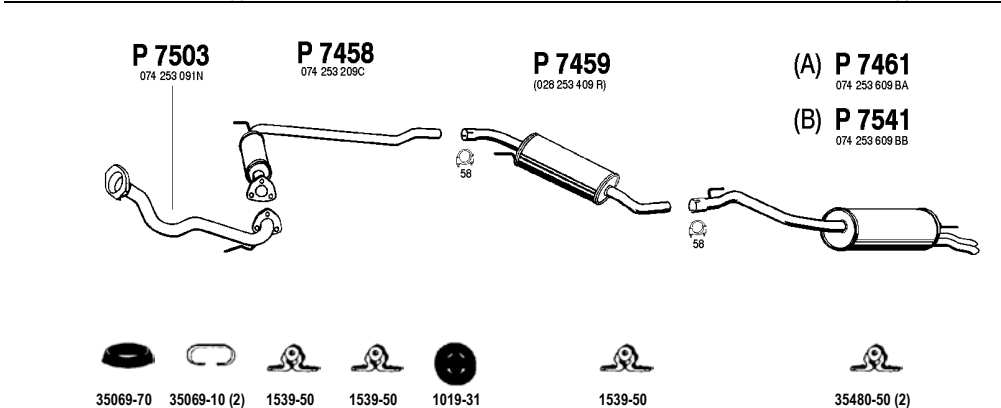

Transporter D

2.4 D
01/96 - 04/98

2WD, SWB 2920mm
(A) Kasten, Kombi, Bus
(B) Pick-Up
Mot. AAB 2370cc, 78hp, 57kW
ch.no. 70-T-200 001 ->
ch.no. -> 70-W-153 704
ch.no. -> 70-WX-150 471

Type: T4

VW275