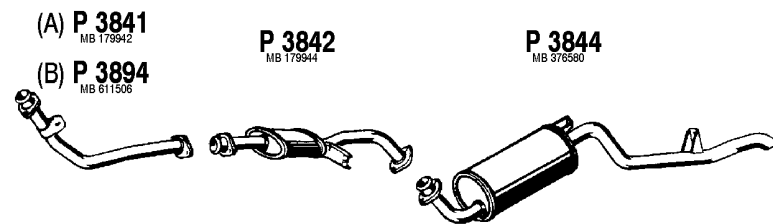

2.3 TD, 2.5 TD

09/84 - 91

SWB (Short / 2350 mm)

(A) 4D55T 2347cc 84hp, 62kW LO43G

(B) 4D56T 2477cc 95hp, 70kW LO44G

Type: LO43G, LO44G

MI021

20309-30