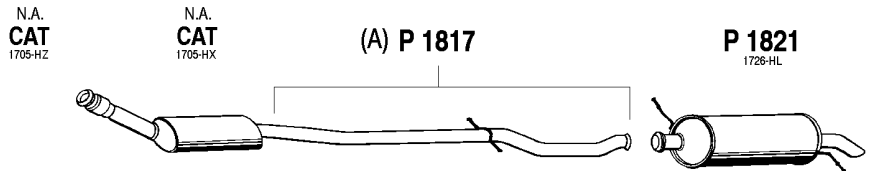

C5 Cat

2.0 HPi
10/00 -

Sedan

BREAK, STW

Mot. EW10D 1998cc, 143 hp, 105 kW

(A) Repair pipe

CI413