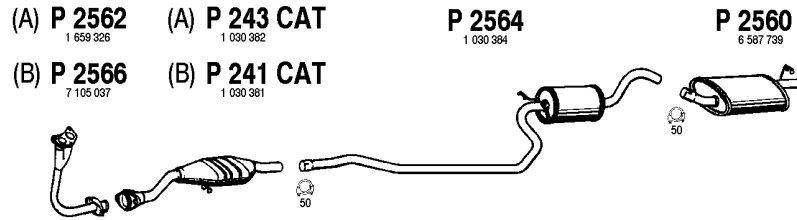

FORD

Fiesta Cat

1.4 i
01/89 - 08/96

(A) 1/89 - 9/92
(B) 9/92 - 8/96
Mot. F6E/CFi 1392 cc 71hp, 52kW
Manual