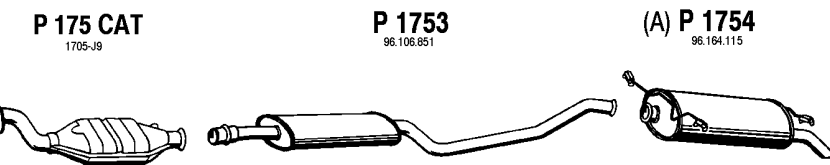

Xantia Cat

1.6 i, 1.8 i
03/93 - 11/97

Sedan

Mot. XU5JP 1580cc, 89hp, 65kW
Mot. XU7JP 1761cc, 103hp, 74kW
Type: X1-7A, X1-1A, X1-9B
(A) Also 1.9 Diesel