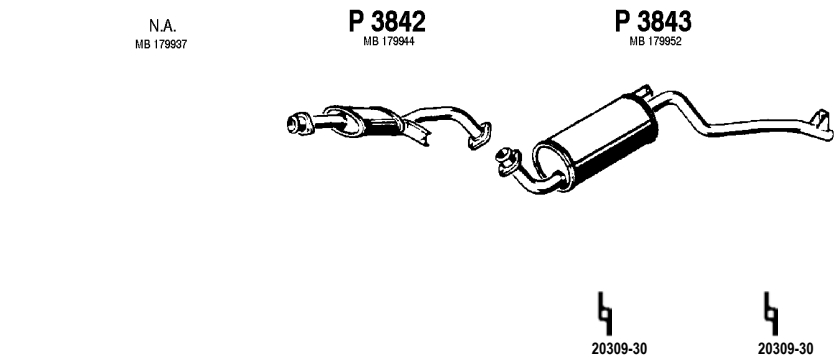

Pajero

2.6
82 - 08/84

SWB (Short / 2350 mm)
Mot. 4G54 2555cc 103hp, 76kW

Type: LO42G

MI310