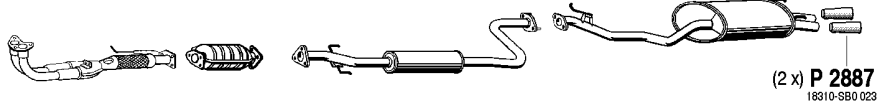

HONDA

Accord Cat

2.2 i
90 - 93

Sedan

16V PGM-FI SOHC (inj. engine)
Mot. F22A3 2155cc 150hp, 110kW
(A) Also No Kat

P 2703
18210-SM4-X33

P 283 CAT
18160-PTS-X02

P 2864
18220-SM4-A73

(A) P 2878
18307-SM4-935