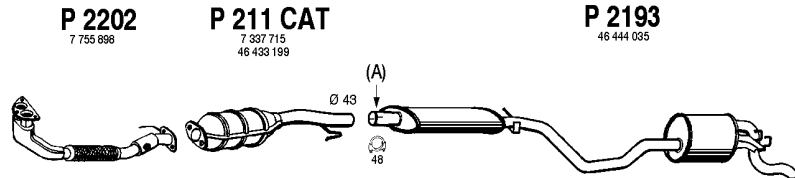

93 - 08/95

Hatchback, Cabrio

Mot. 1242cc 75hp, 55kW

(A) Keep included SLEEVE

FI105.1

10169-30

10169-30

10169-30