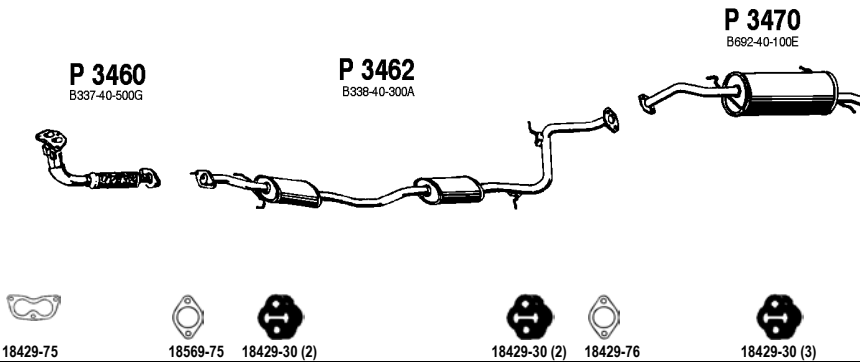

323
1.6
06/89 - 92
Hatchback
Mot. 16V 1598cc 87hp , 64kW

Type: **BG** MA005.1