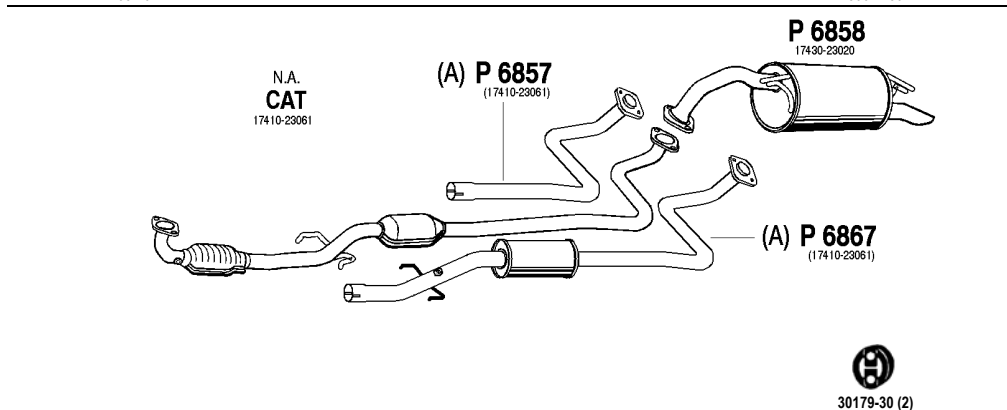

Yaris Cat
1.0 i
01/99 -

(B) Repair pipe with muffler
Mot. 1SZFE 998cc, 68hp, 50kW
(A) Repair pipe

Type: **SCP10**

TO311