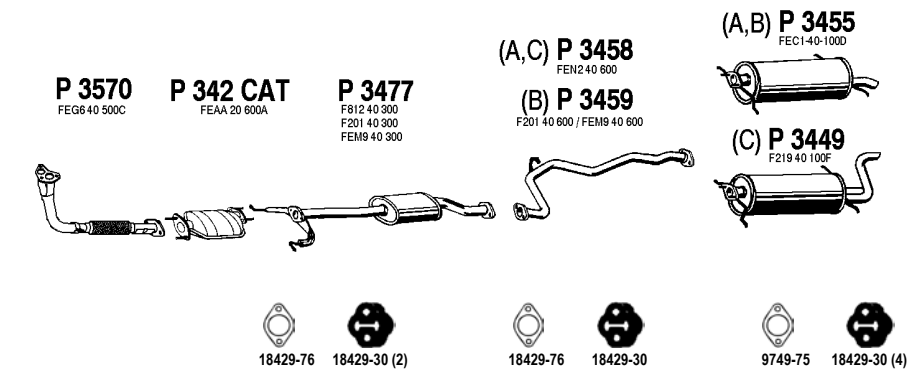

626 Cat

2.0 i - 8V
08/87 -

(A) Sedan, HB
(B) Coupe
(C) STW / Wagon
Mot. 1998cc 8V 90hp, 66kW

Type: GD/GV

MA035.1