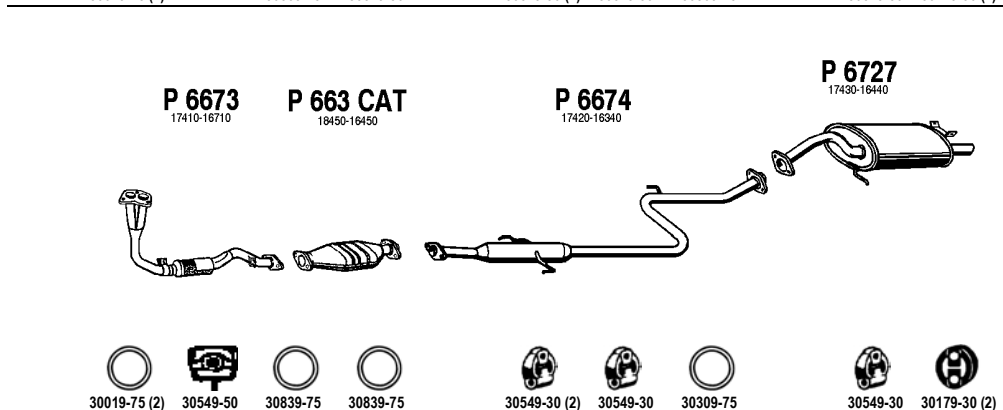

Corolla Cat

1.6 i - 16V
08/89 - 09/92

FX , Hatchback
Mot. 4AFE 1587cc 105hp , 77kW

Type: AE92

T0019