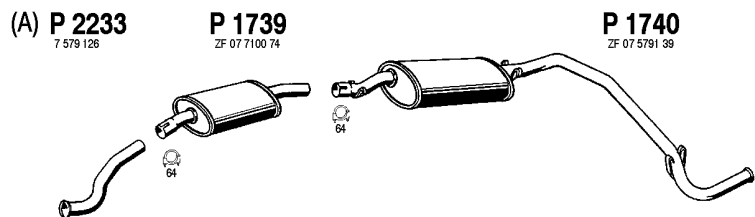

Ducato Turbo Diesel

1.9 TD , 2.5 TD
87 - 94

Mot. 1930cc
Mot. 2498cc 95hp, 70kW
(A) Only 2.5 TD

FI111