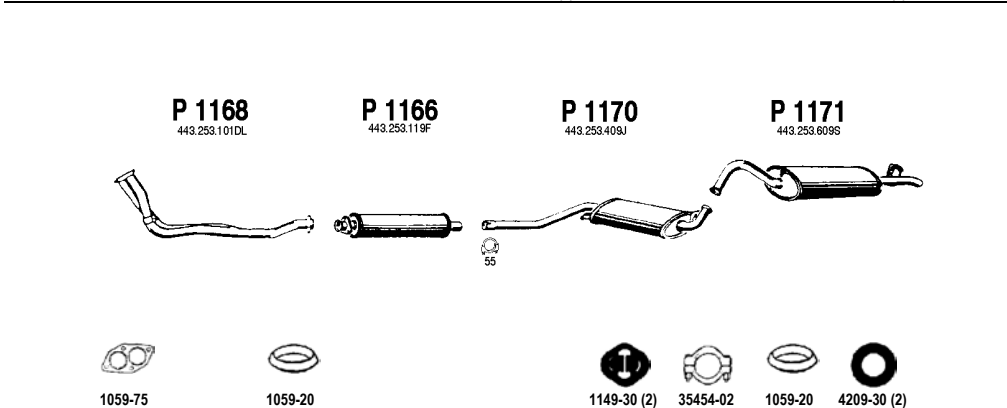

100
2.0
08/84 - 11/90
Sedan
Avant
Mot. 1994cc, KP/RT 115 hp (MAN.)

AU023.1