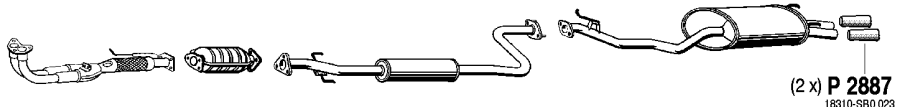

Sedan

16V DOHC inj. engine
Mot. H23A3 2259cc 158hp, 116kW

P 2703
18210-SM4-X33

P 283 CAT
18160-PTS-X02

P 2877
18220-SN7-X30

P 2878
18030-SN7-930