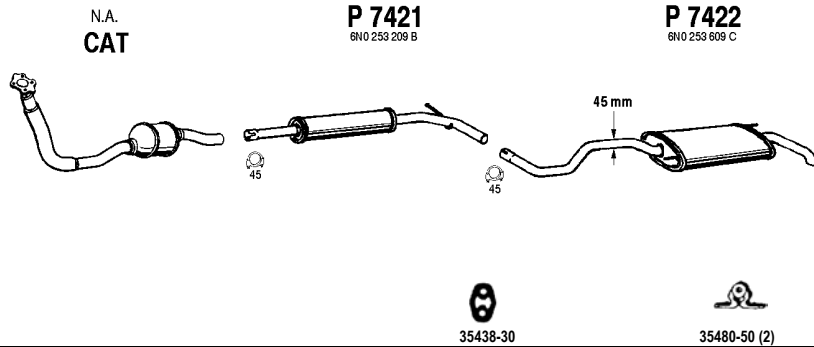

Hatchback

Mot. AEF 1896cc 64hp, 47kW
Note: 45 mm pipe !

VW105