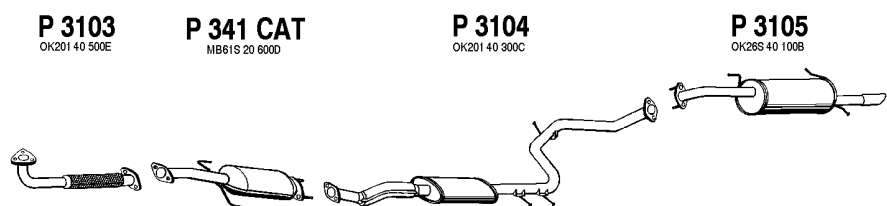

Sephia Cat

1.5 i, 1.6 i
05/93 - 12/97

Hatchback

Mot. 1498cc, 80hp, 59kW
Mot. B6 1598cc, 81hp, 60kW

KI404