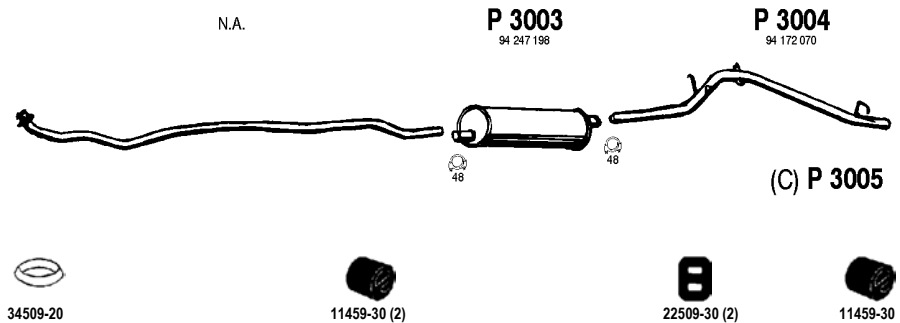

Single Cab

Mot. C223
Type: KBD 28 (2WD)
Type: KBD 48 (4WD)
(C) Jatkoputki

IS003

Trooper , Van

1.8 B , 2.0 B , 2.2 Diesel , 2.25 B

01/80 - 12/85

Midi: Bensin / Diesel 85 - 4/88
Van: 1.8B Type: WFR11D/F 9/83 - 1/86
Van: 2.0D Type: WFR51 9/83 - 12/84
Trooper: 2.25B/2.23d -> 85