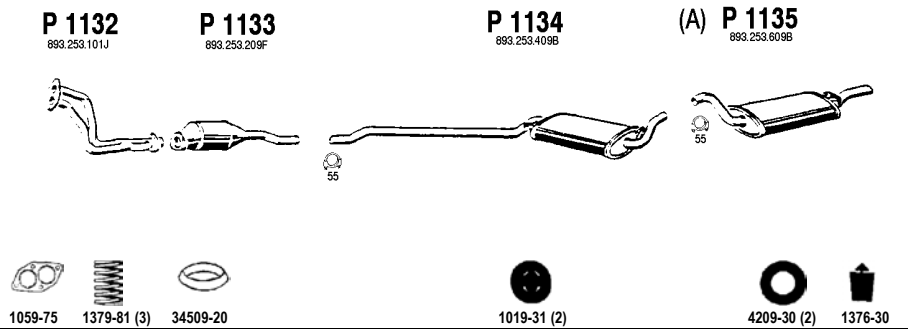

AU013.1

80

2.0

09/88 - 08/91

Manual

Mot. 3A 113 hp / 83 kW
ch.no. -> 89-K-000001
(A) Also Audi 90 2.0

Type: 89

AU013