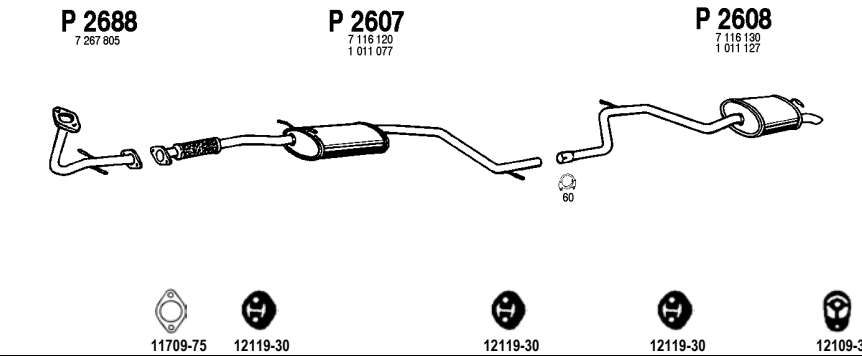

Mondeo TD

1.8 TD

01/93 - 08/96

Sedan

HB

Manual
Mot. D18T 1753cc 88hp, 65kW

FO111