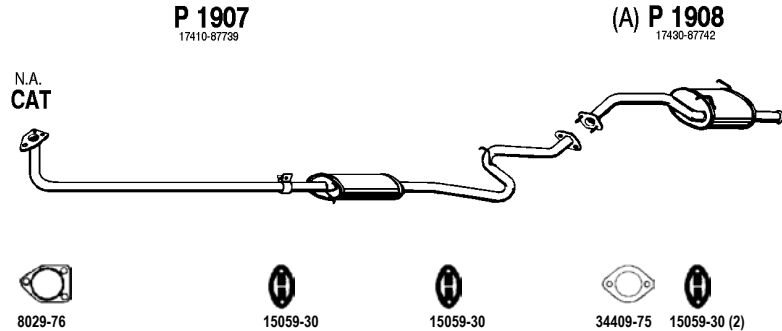

Charade

1.0 , 1.0 Kat
02/87 - 04/93

Hatchback
Mot. CB 993 cc, 52 hp, 3 cyl.
(A) Also 1.0 Diesel G101

Type: G100

DA003