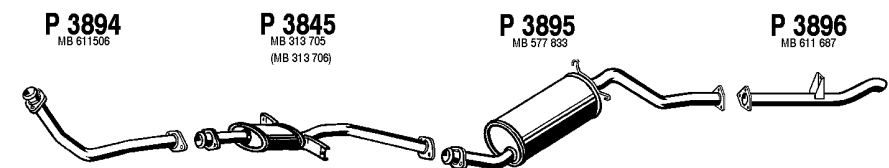

20809-80 (2)

22419-30 (2)

20459-75

TEM40020

20719-30

Pajero TD

2.5 TD ic.

11/89 - 91

SWB (Short / 2350 mm)

Mot. 4D56T 2477cc 95hp, 70kW

(kierrejouset takana / coil springs in rear axle)

Type: L144G

MI304