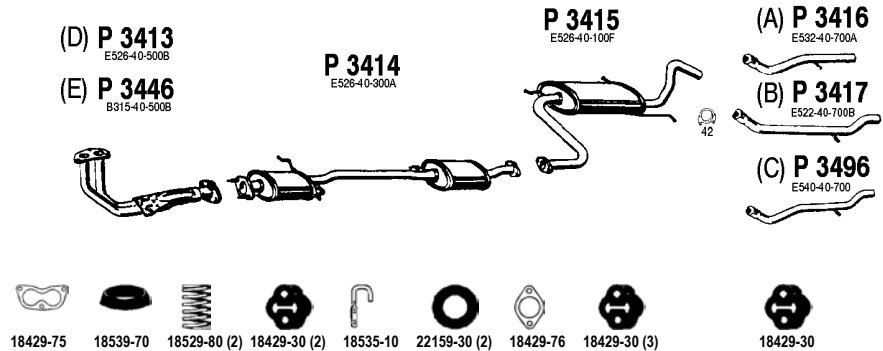

323

1.3

07/85 - 10/89

(A) Hatchback

(B) Sedan 4 dr.

(C) STW / Kombi

(D) 7/85 - 4/87

(E) 4/87 - 10/89

Mot. 1296cc 68hp, 50kW

Type: BF

MA004.1