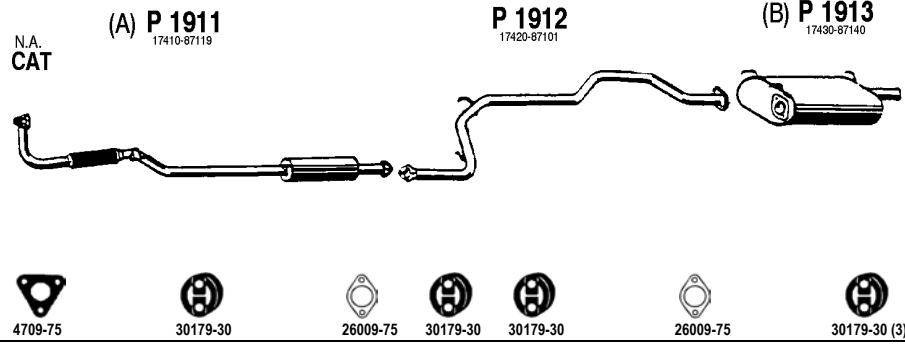

DAIHATSU

Applause Cat

1.6 i
06/89 -

Mot. HD 1589cc, 16V, 105hp
(A) No autom.
(B) Also 4 WD Type: A111

Type: A101

DA007