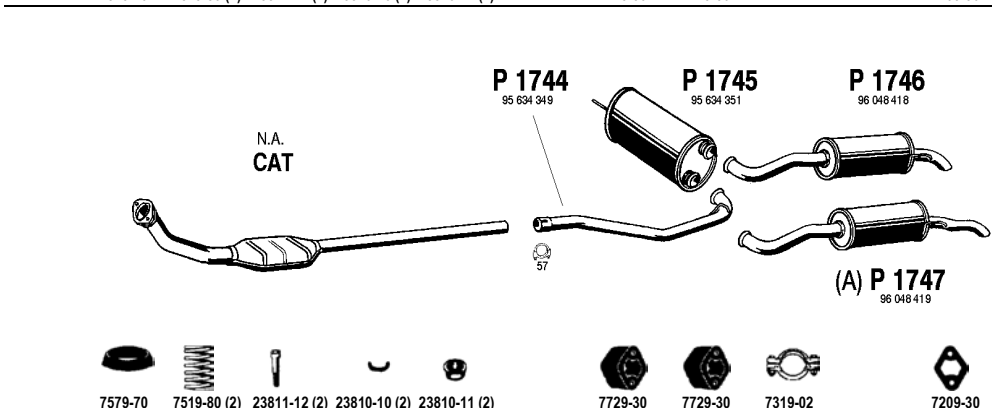

BX 19 Cat

1.9, 1.9 GTi
86 - 94

Sedan
(A) Break, Evasion, Van
Mot. 1905cc: 95/122/148hp, 70/90/109kW

CI103.1