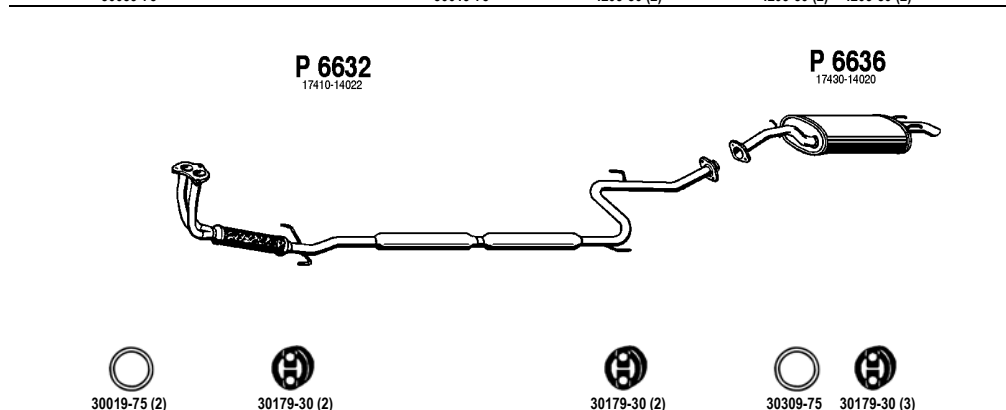

Corolla
1.3
05/83 - 09/84

Sedan, LB
Mot. 2A 1295cc 65hp, 48kW
Front wheel drive

Type: AE80

TO010