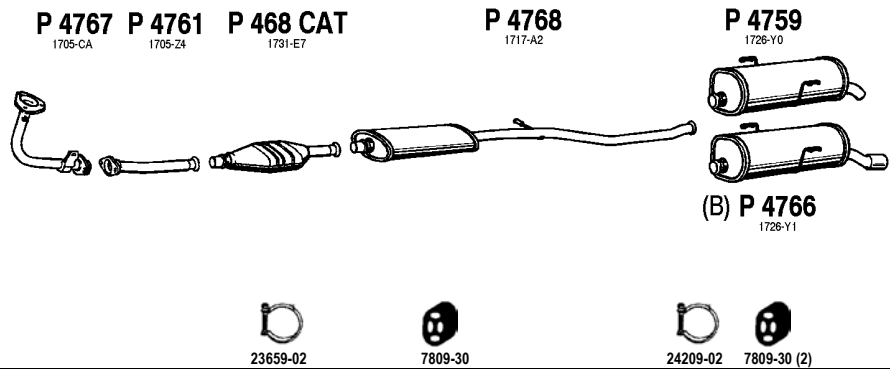

206 Cat

1.6 i
07/98 - 09/00

HB 3/5 dr.

Mot. TU5JP 1587cc, 90hp, 66kW

(A) With chrome tailpipe

PE307

206 Cat

1.6 i - 16V
10/00 -

HB 3/5 dr.

Mot. TU5JP4 1587cc, 110hp, 81kW

Emission CE2000

(A) With chrome tailpipe

Type: 2ANFU..., 2CNFU...