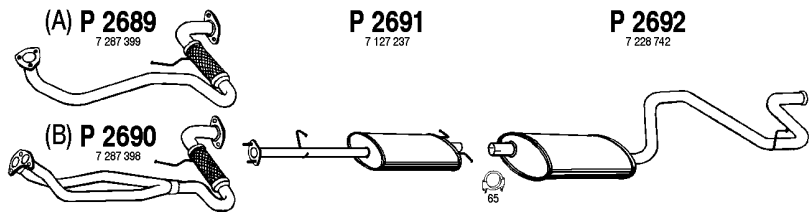

Short (2835mm)
80-100S-115-120-150S

(A) Mot. DN25N 2496cc, 70hp, 52kW
(B) Mot. D25P 2496cc, 76hp, 56kW

FO326

12038-75

11709-75

Transit Diesel

2.5 D
08/96 - 00

Long
Extra long
100L-130-150L-190-190EF