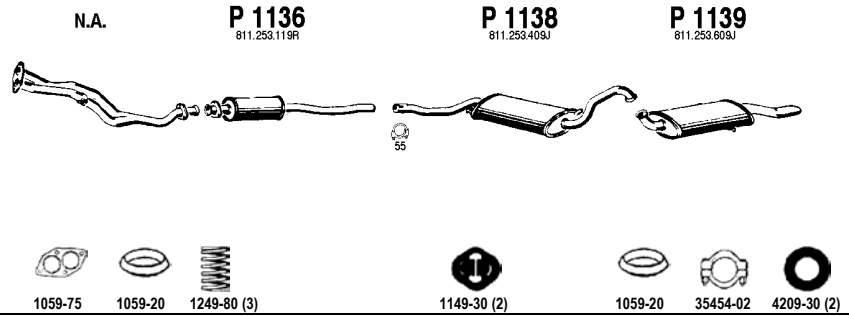

80 - 90 GLE, GTE, CD

2.0

08/78 - 09/86

1.9 / 2.0 / 2.2 mot. WN/JS/KV 115/136 hp
ch.no. 81C000000 -
ALSO AUDI 90 GLE, GTE, CD

Type: 81

AU010.3