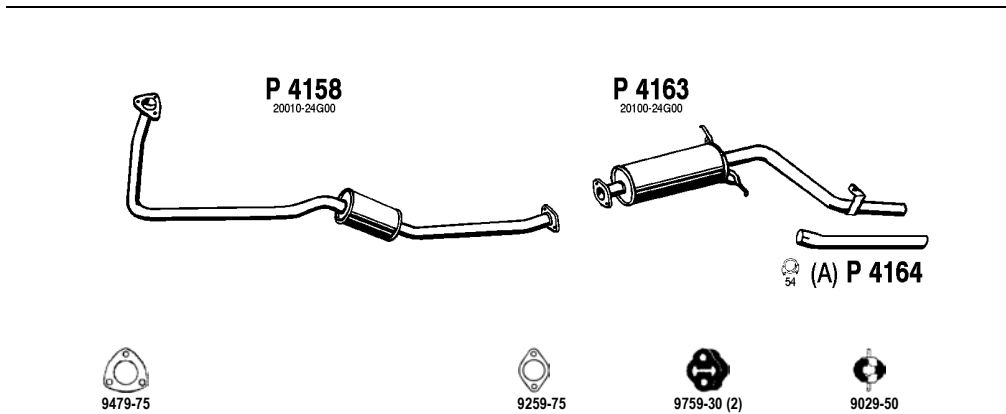

King Cab D

2.3 D
09/85 - 08/87

2WD, 2.3 D
Mot. SD23 2289cc 71hp, 52kW
(A) Jatkoputki, (extension pipe)

Type: D21

NI034