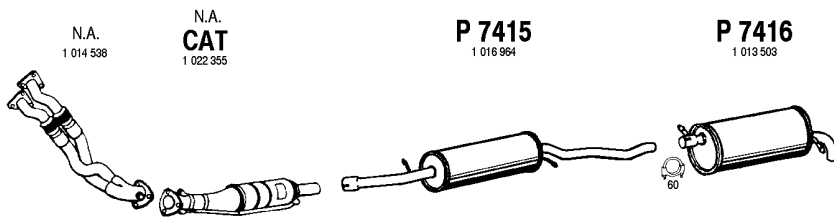

Galaxy Cat

2.8 i - V6
11/95 - 03/00

Mot. VV28 2492cc, 174hp, 128kW
2WD, 4WD

FO321