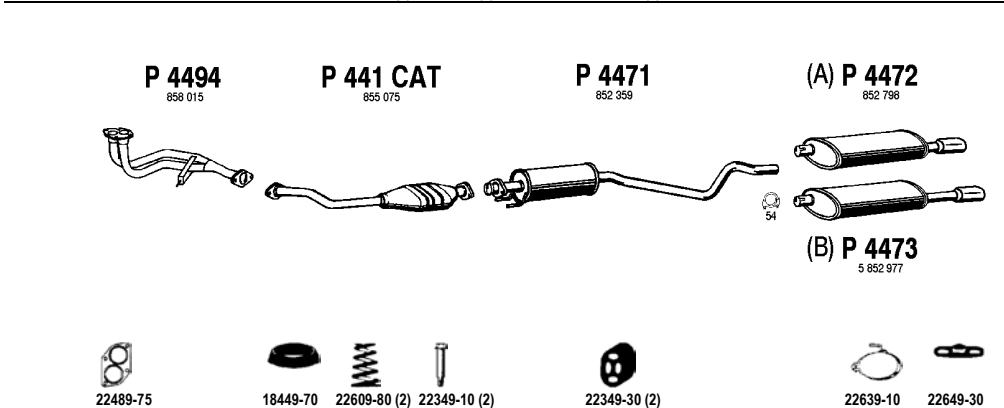

Astra F Cat

1.8 i - 16V
06/93 - 04/98

(A) HB
(B) Sedan
Mot. C1.8XE 1796cc, 125hp, 92kW
Mot. C1.8XEL 1796cc, 116hp, 85kW

OP203