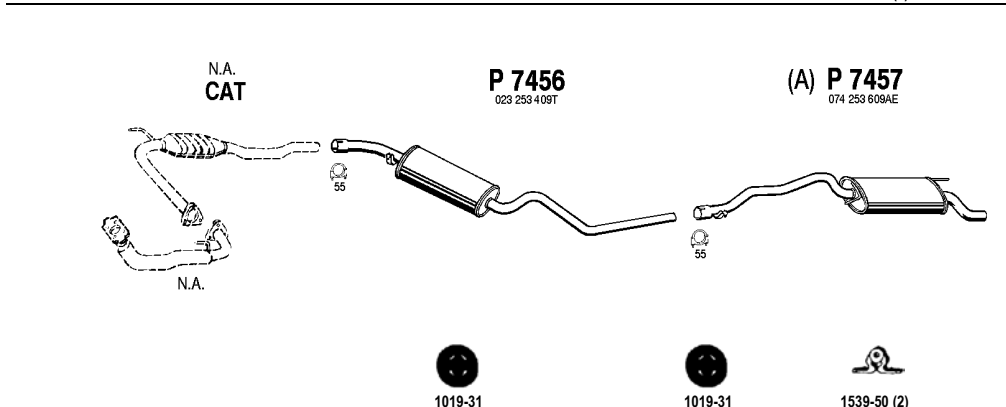

Transporter Cat

2.5
92 - 12/95

4WD, LWB 3320mm

(A) Only Kasten, Kombi, Bus

Mot. AAF, ACU 2459cc 110hp , 81kW
Also No Cat

Type: T4

VW173