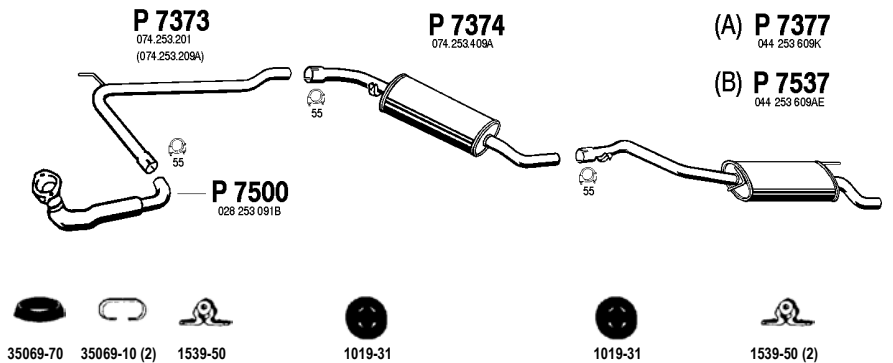

Transporter D

2.4 D
09/90 - 12/95

2WD, SWB 2920mm
(A) Kasten, Kombi, Bus
(B) Pick-Up

Mot. AAB 2370cc 78hp, 57kW

Type: T4

VW080