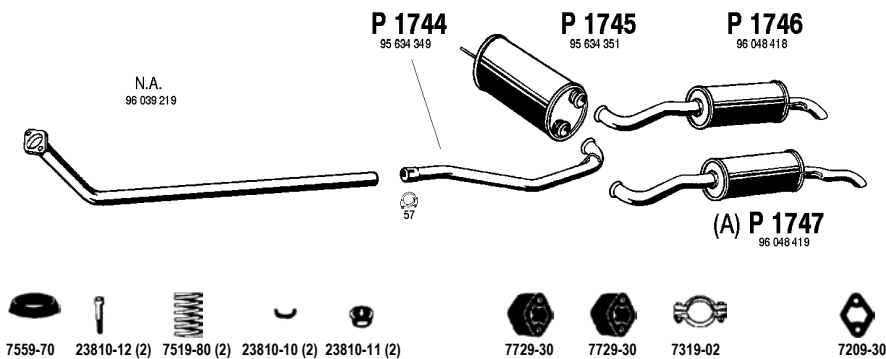

BX Turbo Diesel

1.8 TD , 1.9 TD

03/88 - 05/93

Sedan

(A) Break, Evasion, Van

Mot. 1769cc 90hp , 66kW

Mot. 1905cc 90hp, 66kW

CI105