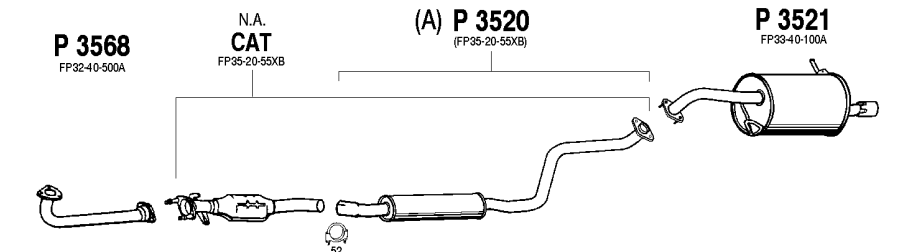

323 Cat

1.8 i - 16V
05/98 -

Hatchback
Fastbreak
Mot. FP 1840 cc 114 hp, 84 kW
(A) Repair pipe, cut to original pipe.

Type: BJ

MA217