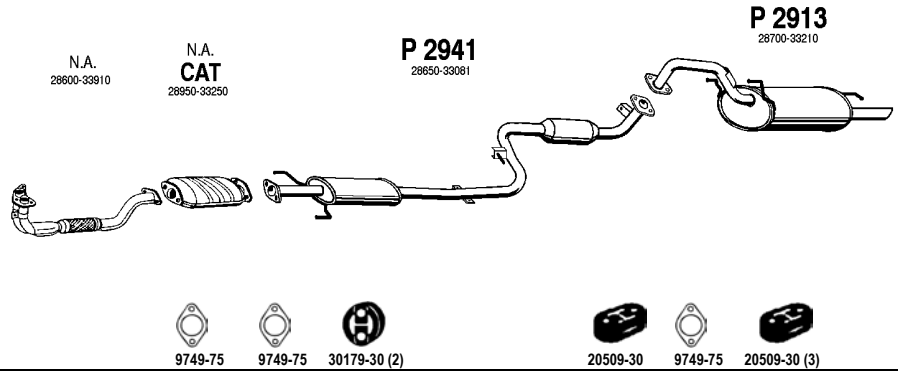

Sonata Cat

1.8 i
08/91 - 08/93

Sedan 4 dr.

Mot. 1795cc 95hp, 70kW

HY007