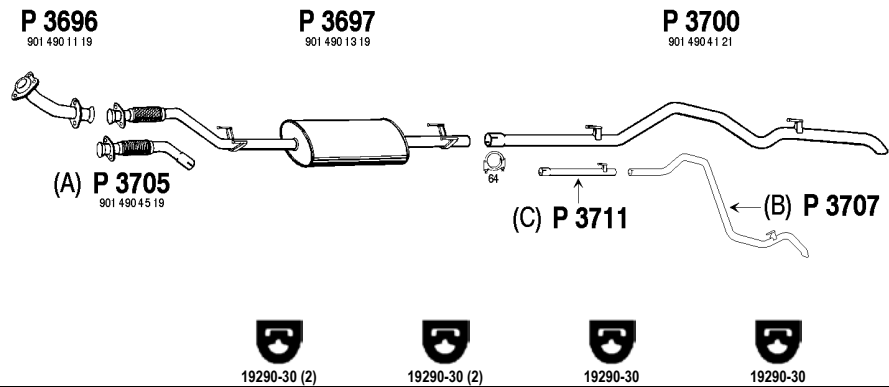

Sprinter 210D, 212D,312D,412D

2.9 TD

02/95 -

XLWB 4025 mm

Mot. OM602 2874cc 122hp , 90kW

(A) Repair pipe

Mot. OM602LA 2874cc 102hp , 75kW

(B) Outside: "left and back"

(C) Ext. pipe if needed

ME211