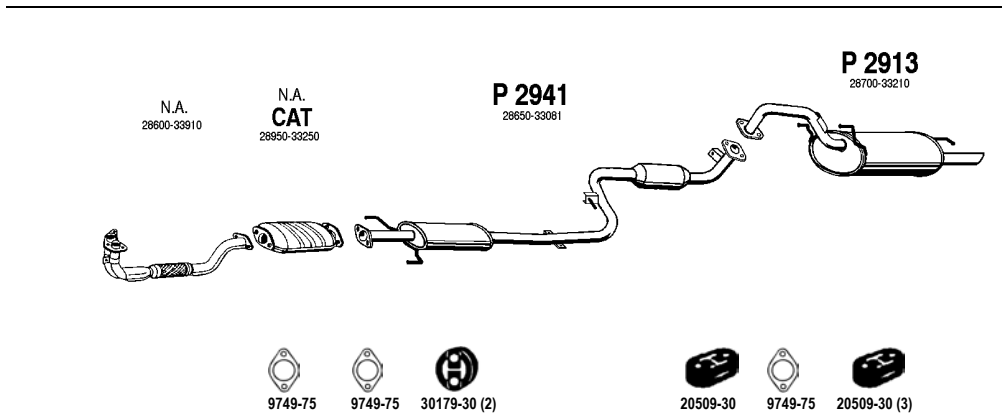

Sonata Cat
2.0 i - 8V SOHC
08/91 - 08/93

Sedan 4 dr.
Mot. G4CP 1997cc, 105hp, 77kW

HY401