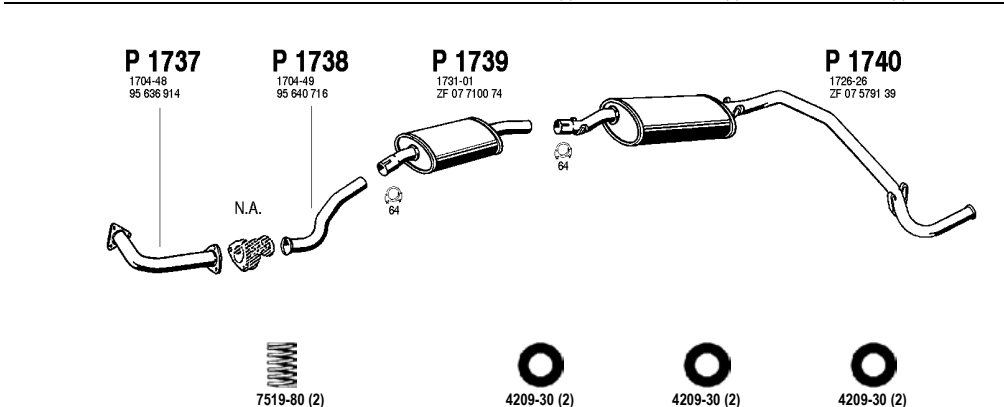

J 5 Turbo Diesel

2.5 TD
88 - 05/90

Mot. CRD93LS 2500cc 95hp, 70kW
-> ch.no. 757 239

PE121