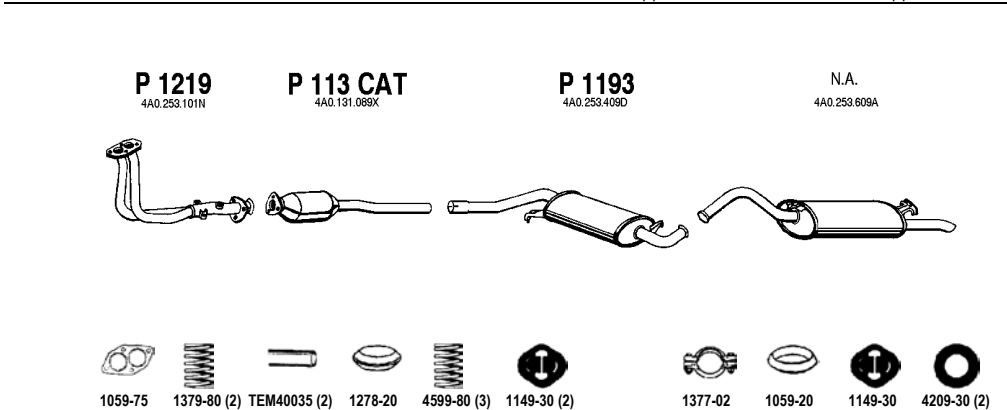

100 Cat
2.0 i
12/90 - 03/91
Sedan
Avant
Mot. 1984cc AAD 115hp, 85kW
Mot. 1984cc AAE 101hp, 74kW
ch.no. 4A-M-000 001 - 4A-M-070 000

AU103