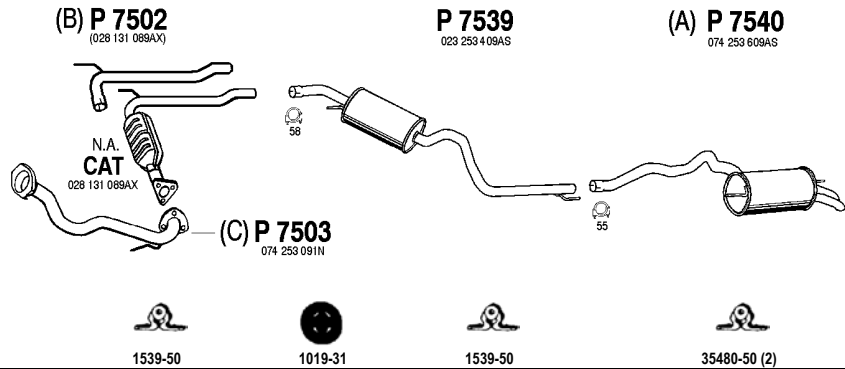

Transporter D Cat

2.4 D

97 - 09/03

4WD, LWB 3320mm Syncro

(A) Only Kasten, Kombi, Bus

Mot. AAB 2370cc, 78hp, 57kW
ch.no. 70-T-200 001 ->

(B) Cat repair pipe

(C) Only Manual