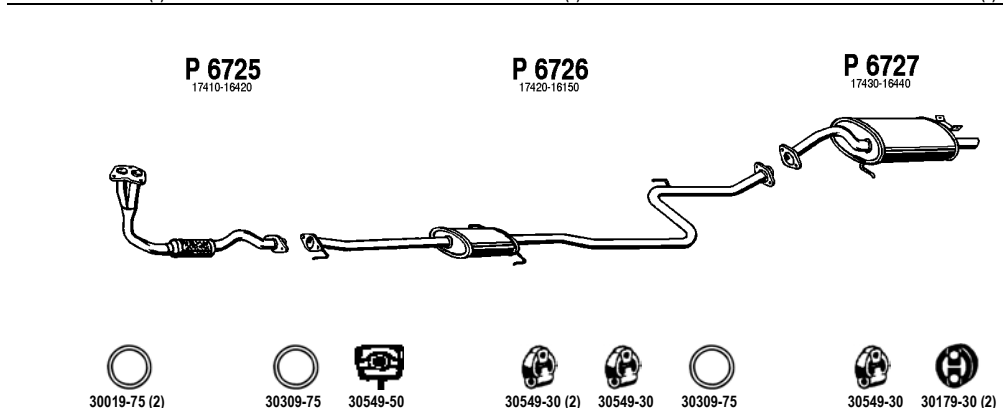

Corolla

1.6 - 16V
05/87 - 09/92

FX , Hatchback
Mot. 4AF 1587cc 95hp , 70kW

Type: AE92

T0018