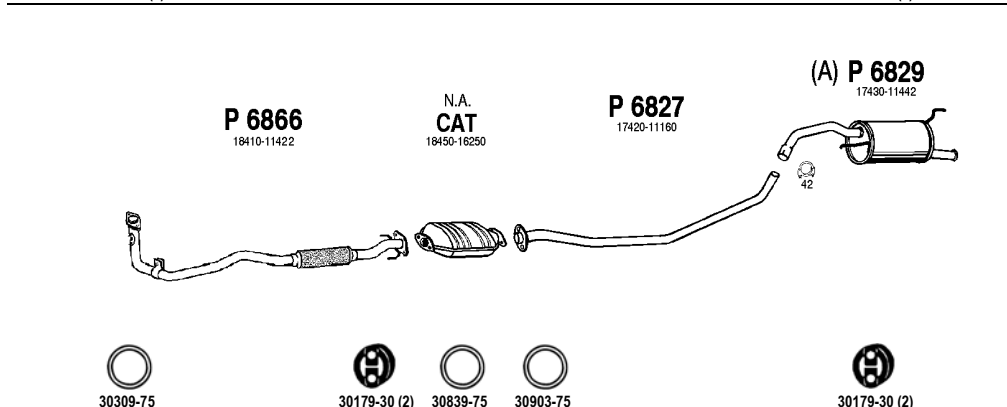

Starlet Cat
1.3 i - 12V
12/89 - 12/91

Mot. 2EE 1295 cc, 72 hp, 53 kW
(A) Also No Kat
(A) Also 1.0

Type: **EP81**

TO201