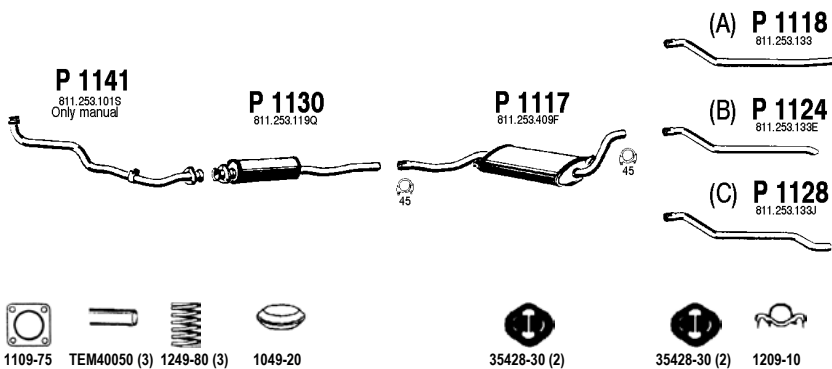

2.2
08/78 - 09/86

1.9 / 2.0 / 2.2 mot. WN/JS/KV 115/136 hp
ch.no. 81C000000 -
2.2 5 cyl.
ALSO AUDI 90 GLE, GTE, CD

Type: 81

AU010.4

80 Diesel

1.6 D
08/80 - 01/87

Mot. CR / JK 1588 cc 54 hp
(A) 8/80 - 7/82 ch.no. 81B000001 - 89K000001
(B) 8/82 - 7/84 ch.no. 81D000001 - 81E220000
(C) 8/84 - 2/87 ch.no. 81F000001 - 81G300000