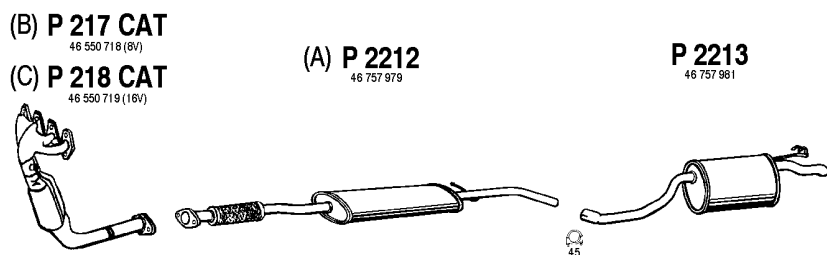

Punto 99- Cat

1.2 i - 16V, 1.2 i - 8V

09/99 -

Mot. 188A5.000 1242cc 80hp, 59kW

(A) No Automat

(B) Cat 8V

(C) Cat 16V