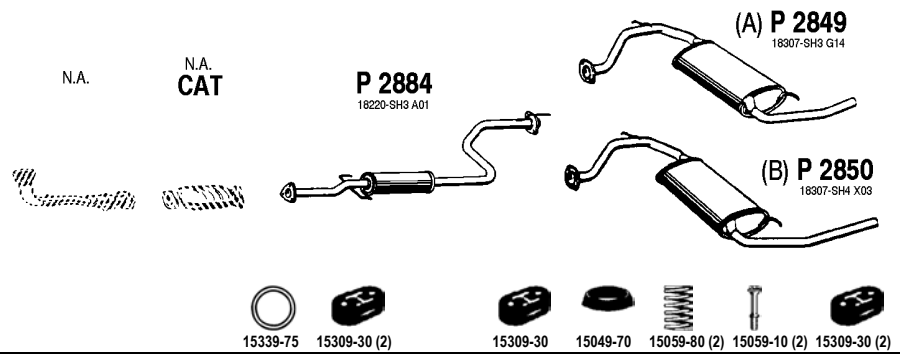

HONDA

Civic Cat

1.5
09/87 - 08/88

(A) Hatchback 3dr.

(B) Sedan 4dr.

Mot. SOHC 16V
1492cc 90hp, 66kW

Type: ED

HO031