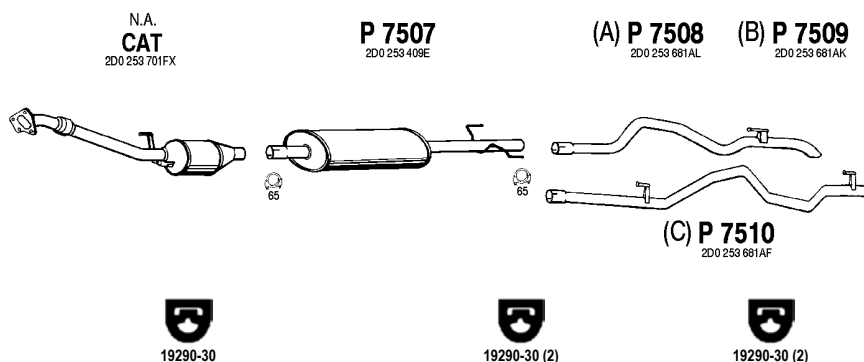

LT TDi Cat

2.5 TDi
05/96 -

(A) SWB (3000mm)
(B) LWB (3550mm)
(C) XLWB (4025mm)
LT 28, 32, 35 Van & Bus
Mot. AHD 2459cc, 102hp, 75kW
ch.no. 2D-V-000 001 ->