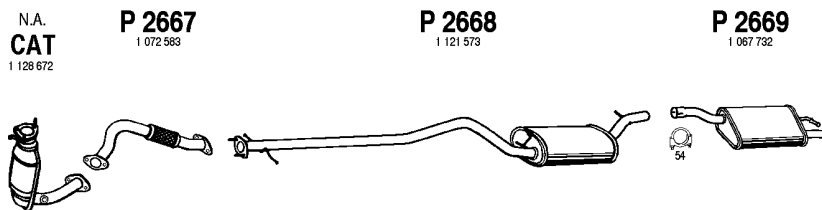

Focus Cat

1.6 i - 16V
02/01 -

HB
Mot. ZH16HE 1596cc, 90hp, 66kW

FO410