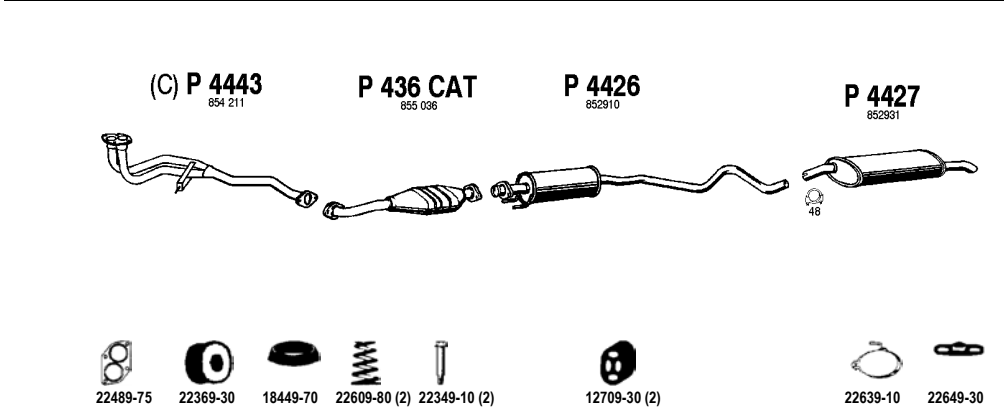

Astra F Cat

1.8 i, 2.0 i
09/91 - 96

STW / Kombi
Mot. C1.8NZ 1796cc 90hp, 66kW
Mot. C2.0NE 1998cc 115hp, 85kW
(C) Only 1.8i - 8V Manual

OP172