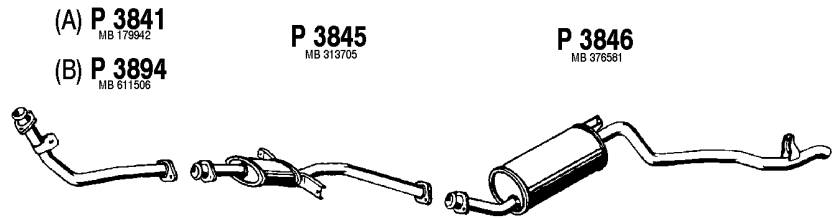

20309-30

20309-30

Pajero TD

2.3 TD, 2.5 TD

09/84 - 91

SWB (Short / 2350 mm)

(A) 4D55T 2347cc 84hp, 62kW LO43G

(B) 4D56T 2477cc 95hp, 70kW LO44G

Type: LO43G, LO44G

MI021