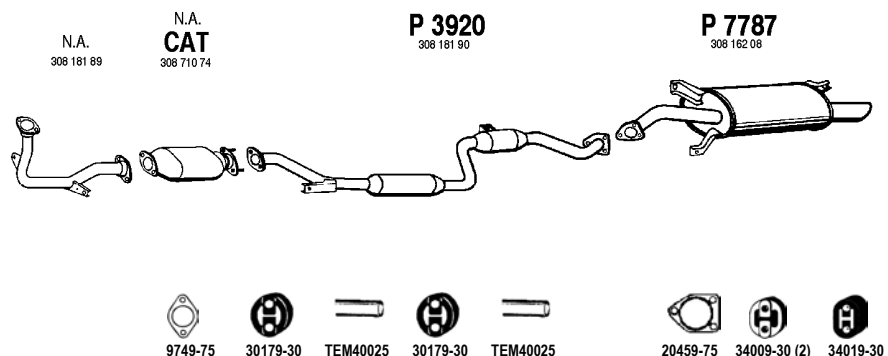

S40, V40 TD Cat

1.9 TD

02/96 -

S40 Sedan

V40 Sportswagon

Mot. D4192T 1870cc 90hp, 66kW

VO302