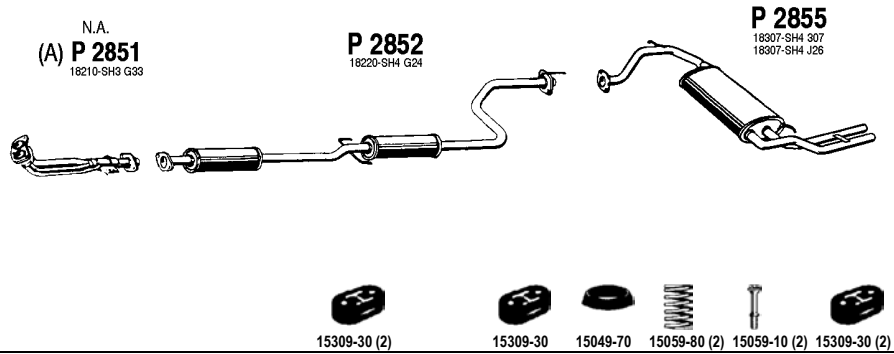

Type: ED

HO011

Civic

1.6 i
09/87 - 11/91

Sedan 4dr.

Mot. SOHC 16V 1590cc 116hp, 85kW
Mot. DOHC 16V 1590cc 130hp, 95kW
(A) Only DOHC

Type: ED

HO012