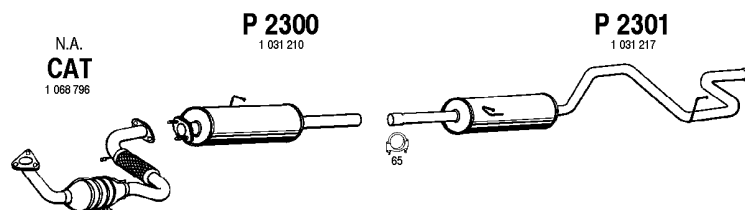

Mot. D25N 2496cc, 70hp, 51kW
Mot. D25P 2496cc, 76hp, 56kW
(B) 190EF (Extra Long)

FO333

12918-30

11709-75

Transit Diesel Cat

2.5 D
08/96 - 00

Short (2835mm)
80-100S-115-120-150S

Mot. D25N 2496cc, 70hp, 51kW
Mot. D25P 2496cc, 76hp, 56kW