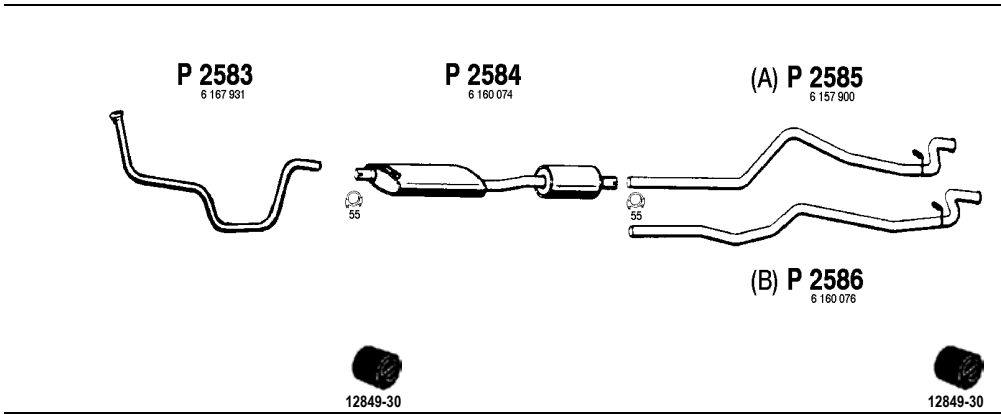

Transit Diesel

2.5 D i
01/86 - 10/88

(A) 80 , 120 800,1200 kg
(B) 130, 190, 100L 1000,1300,1900 kg
Mot. 2496cc 68hp , 50kW
Van , Bus

F0042