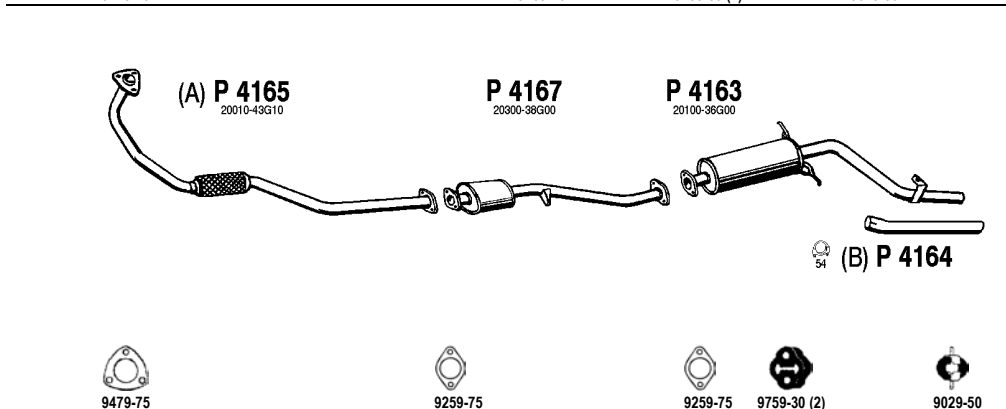

King Cab D

2.5 D, 2.7 D
08/87 - 98

4WD, 2.5 D
4WD, 2.7 D
(A) Only 8/87 - 5/94
Mot. TD25 2494cc 75hp, 55kW
Mot. TD27 2663cc 101hp, 74kW
(B) Jatkoputki, (extension pipe)

Type: D21

NI169