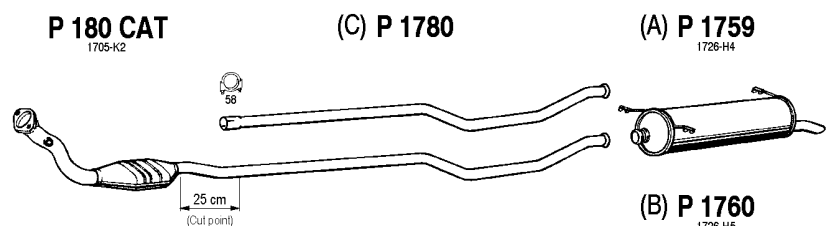

Xantia Cat

1.8 i - 16V
09/95 - 98

(A) Sedan
(B) BREAK, STW

Mot. XU7JP4 1761c, 112 hp, 82 kW
(C) Repair pipe