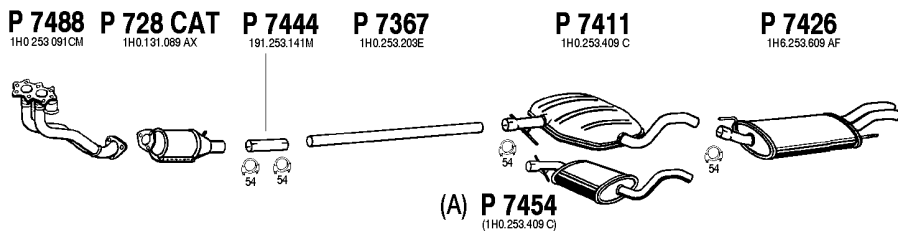

1.6 i - GT

10/94 - 98

Hatchback, Cabrio

Mot. AEK 1598cc 100hp, 74kW

Mot. AFT 1598cc 100hp, 74kW

Mot. AKS 1598cc 100hp, 74kW

(A) Altern.

VW112