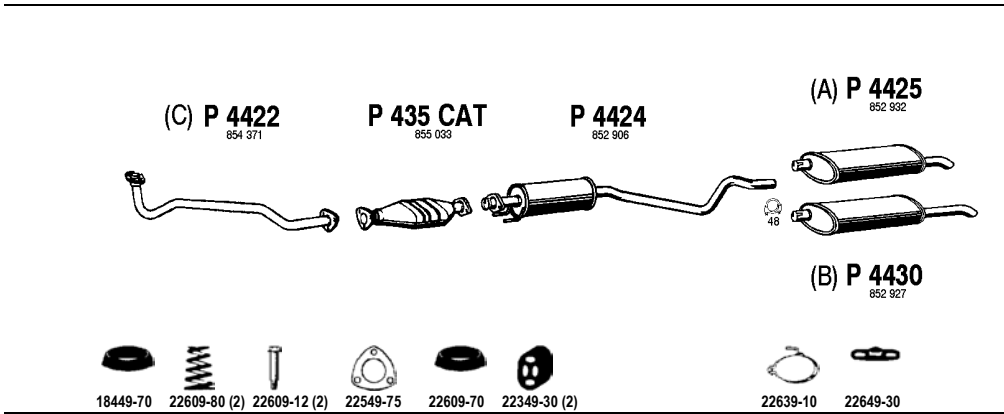

Astra F Cat

1.4 i
09/91 - 96

(A) HB

(B) Sedan

(C) Only manual
Mot. C1.4NZ/SE 1389cc 60/82hp, 44/60kW
-> ch.no. T2646601
-> ch.no. T5116092
-> ch.no. S6999999
-> ch.no. S8999999
-> ch.no. SP999999

OP150