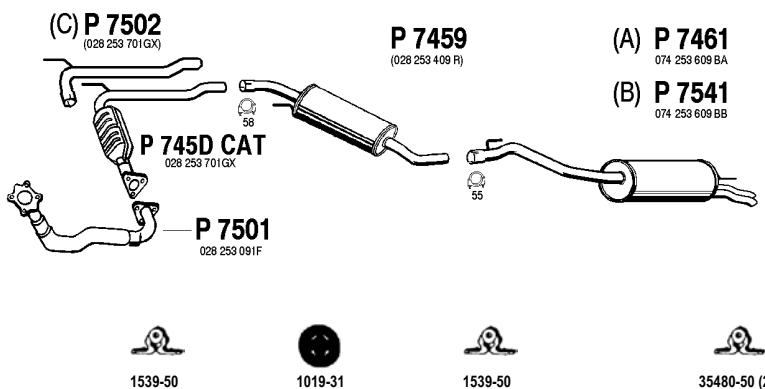

Transporter TD Cat

1.9 TD
96 - 09/03

2WD, SWB 2920mm
(A) Kasten, Kombi, Bus
(B) Pick-Up
Mot. ABL 1895cc 68hp , 50kW
ch.no. 70-T-200 000 ->
(C) Cat repair pipe