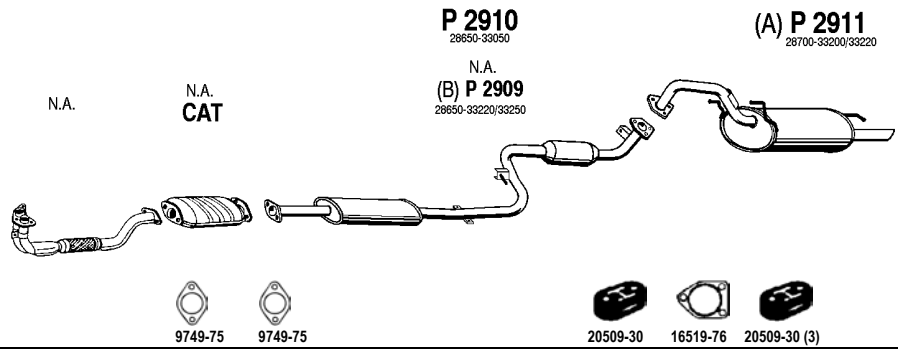

HYUNDAI

Sonata Cat

1.8 i
10/88 - 08/91

Sedan 4 dr.

Mot. 1795cc SOHC 95hp, 70kW
(A) Also 3.0i V6 Kat
(B) Sweden, Switzerland, Austria (2.4i)

HY006