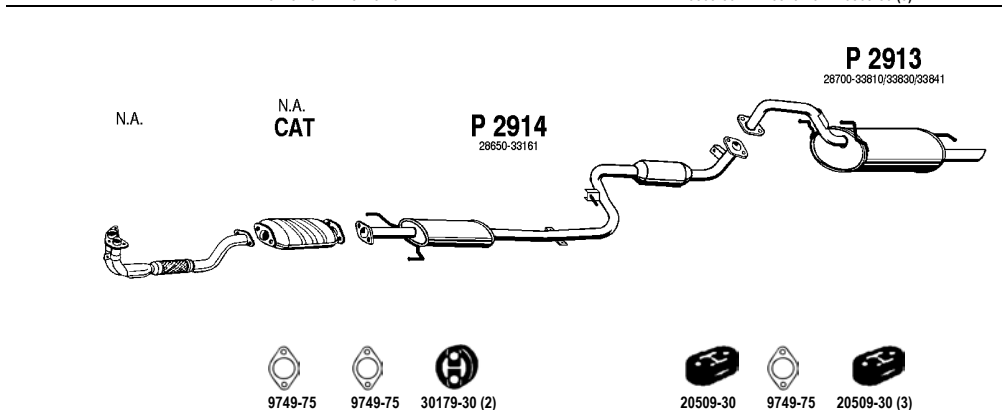

Sonata Cat
3.0 i - V6
08/91 - 08/93

Sedan 4 dr.
Mot. 2972cc 146hp, 107kW

HY007.2