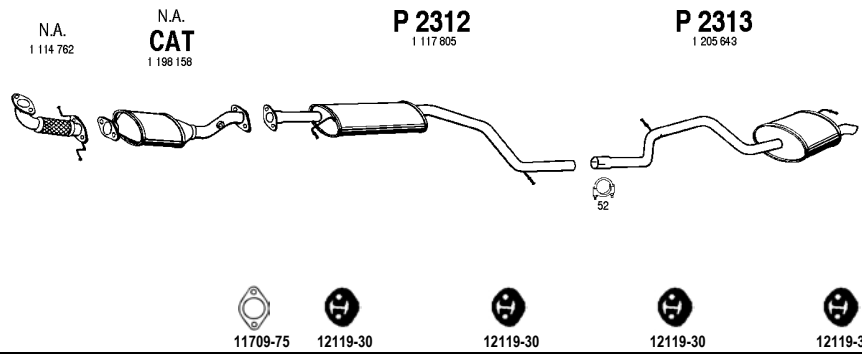

FORD

Mondeo Cat

2.0 i - 16V

10/00 -

Sedan

HB

Mot. ZH20HE 1999cc, 145hp, 107kW

FO408