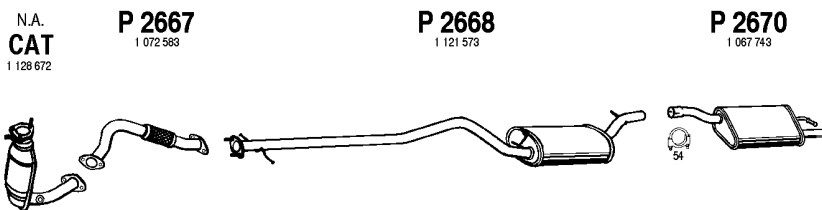

1.6 i
08/98 -

STW
Mot. ZH16FYDA 1596cc, 100hp, 74kW

FO310

Focus Cat

1.6 i - 16V
02/01 -

HB
Mot. ZH16HE 1596cc, 90hp, 66kW

FO410

Focus Cat