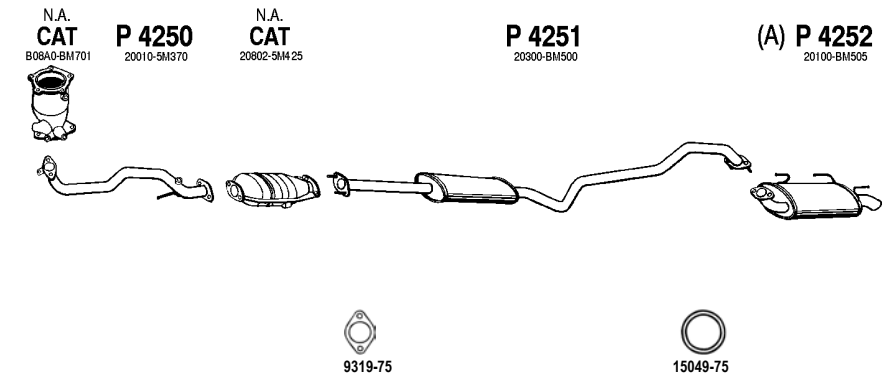

Type: N15

NI041

Almera Cat

1.5 i - 16V
02/00 - 08/02

Hatchback

(A) Also 08/02 ->
Mot. QG15D 1497cc 98hp, 72kW

Type: N16E

NI401