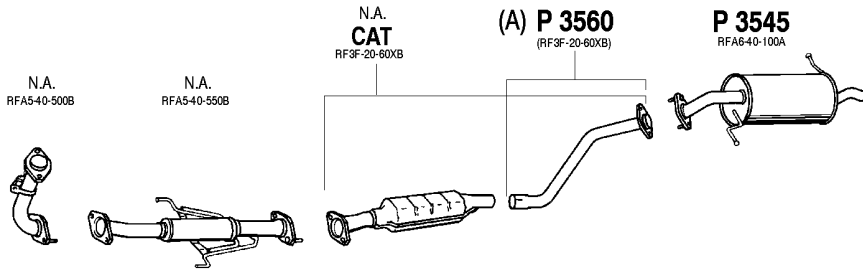

323 TD Cat
2.0 TD
05/98 -

Hatchback
Mot. RF 1998 cc 90 hp , 66 kW
(A) Repair pipe, cut to original pipe.

Type: **BJ**

MA232