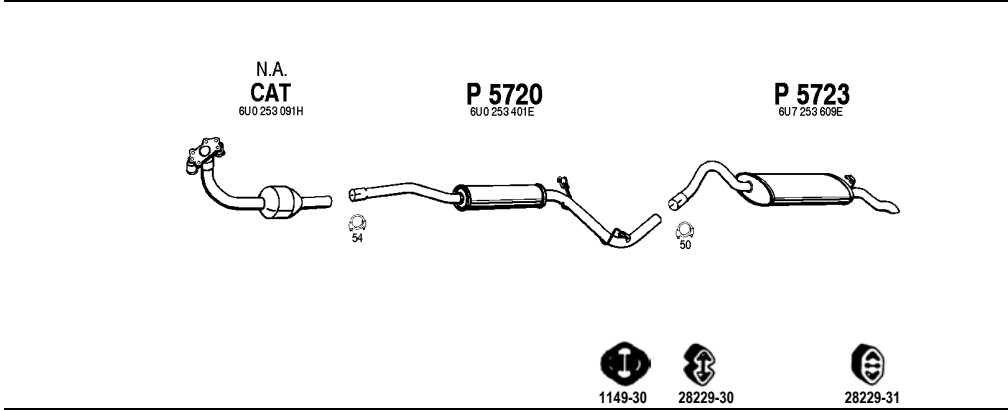

Felicia Diesel Cat
1.9 D
01/97 -
Pick-Up
Mot. 1896cc 64hp, 47kW

SK106