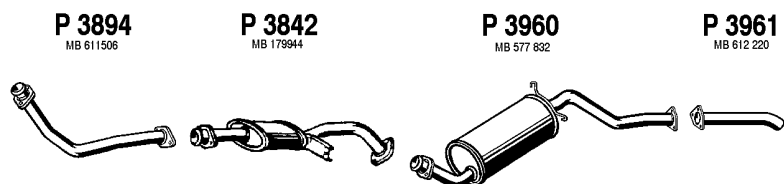

11/89 - 91

SWB (Short / 2350 mm)

Mot. 4D56T 2477cc 95hp, 70kW

(kierrejouset takana / coil springs in rear axle)

Type: L144G

MI304

20809-80 (2)

22419-30 (2)