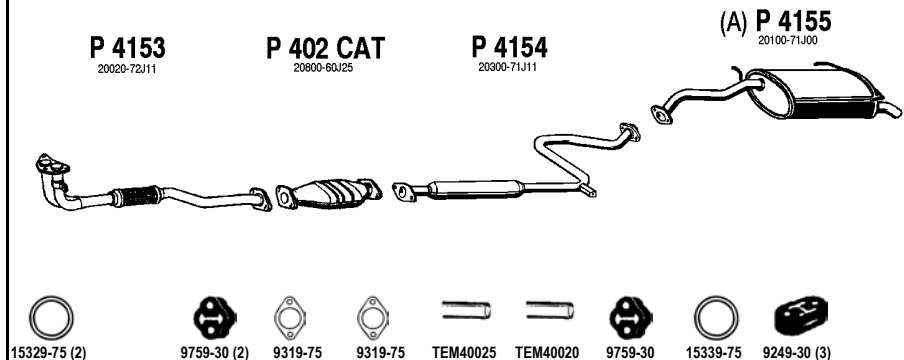

Primera Cat

2.0 i - 16V
06/90 - 05/93

Sedan 4 dr.

Liftback 5 dr.

Mot. SR20Di 1998cc 115hp, 85kW

Multipoint injection engine

(A) Also No Kat

Type: P10

NI029