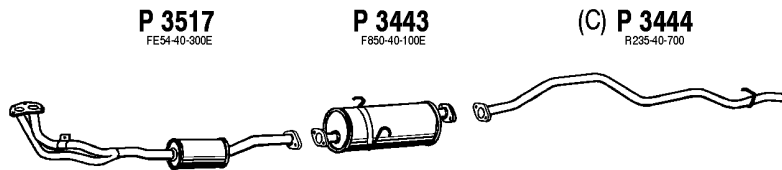

E 2000, Europe, Van, Pick-Up

2.0

84 -

- (A) 84 - 1/88
- (B) 1/88 -
- (C) No Pick-Up
- Mot. 1998cc 88hp , 65kW