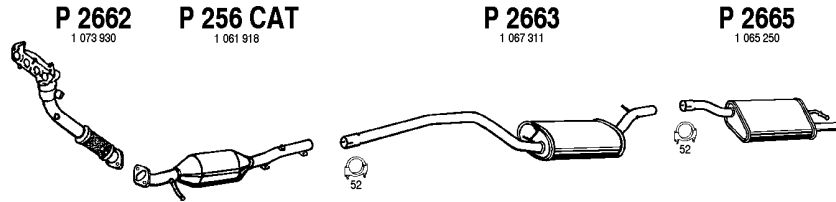

Focus Cat

1.6 i
08/98 -

Sedan
Mot. ZH16FYDA 1596cc, 100hp, 74kW

FO309