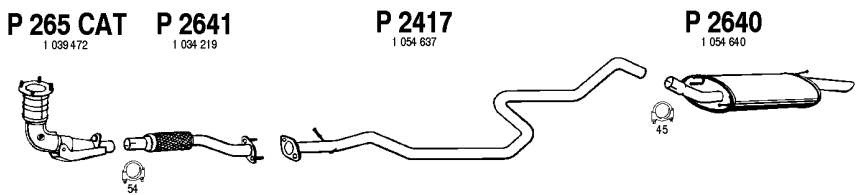

HB
Kombi
Mot. BL13EFI/HCS/JJA/J4C
1299cc, 60hp, 44kW

FO202

Fiesta Cat
1.3 i
04/97 - 03/98

HB
Kombi
Mot. BL13EFI/HCS/JJA/J4C
1299cc, 60hp, 44kW

FO304

Fiesta Cat
1.3 i
03/98 -

HB
Kombi
Mot. HCS13EFI 1299cc, 60hp, 44kW