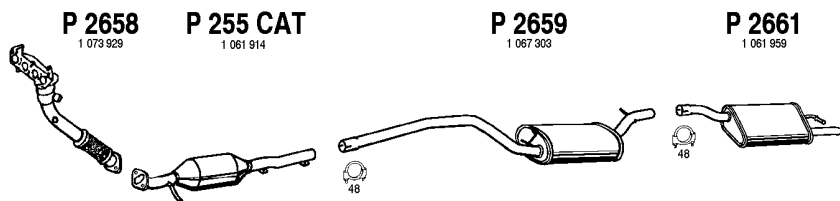

1.4 i
08/98 -

HB
Mot. ZH14FXD 1388cc, 75hp, 55kW

FO306

Focus Cat

1.4 i
08/98 -

STW
Mot. ZH14FXD 1388cc, 75hp, 55kW

FO307

Focus Cat