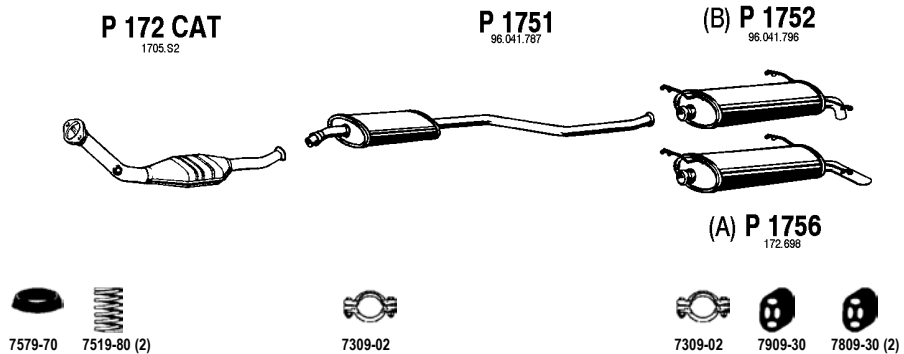

ZX Cat

1.6 i, 1.8 i
03/91 -

Hatchback

(A) STW, Break 94-

Aura, Avantage
Mot. 1580cc 89hp XU5M/42, XU5M3/L
Mot. 1761cc 101hp XU7JP/LZ
(A, B) Also 1.7 / 1.9 Diesel

CI010