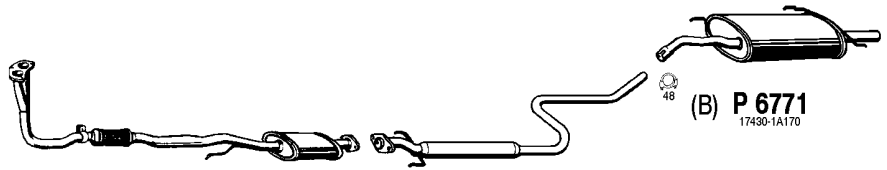

Carina II

2.0 i - 16V
12/87 - 04/92

(A) Sedan, LB
(B) STW, Kombi
Mot. 3SFE 1998cc 128hp, 94kW

Type: ST171

TO031

P 6730
17410-74450

P 6670
17420-74290

(A) **P 6669**
17430-1A050

(B) **P 6771**
17430-1A170