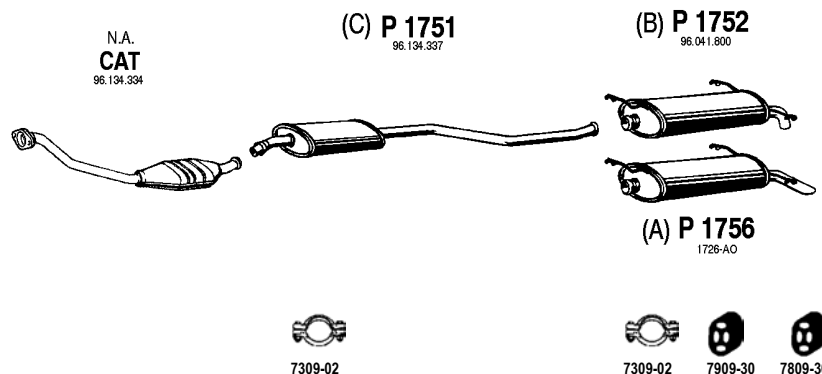

ZX D Cat

1.9 Diesel
03/91 -

(A) Hatchback

(B) BREAK, STW

(C) -> 3/93
(C) Code: -> 06370
Mot. XUD9A 1905cc, 60 hp, 48 kW

CI407