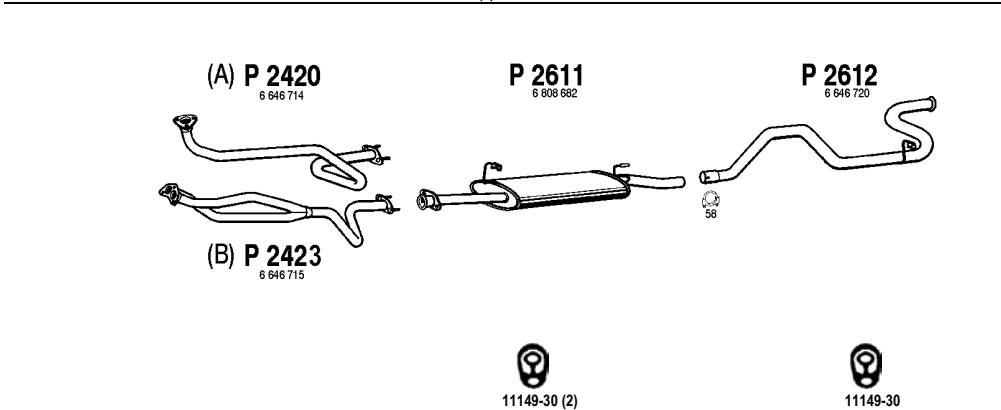

2.5 D
09/91 - 08/94

Long
Extra long
100L-130-150L-190-190EF
(C) Only 190EF (Extra Long)
(A) Mot. D25NA 2496cc 70hp , 51kW
(B) Mot. D25P 2496cc 80hp , 59kW

F0119

Transit Diesel

2.5 D
09/91 - 08/94

Short (2835mm)
80-100S-115-120-150S
(A) Mot. D25NA 2496cc 70hp , 51kW
(B) Mot. D25P 2496cc 80hp , 59kW