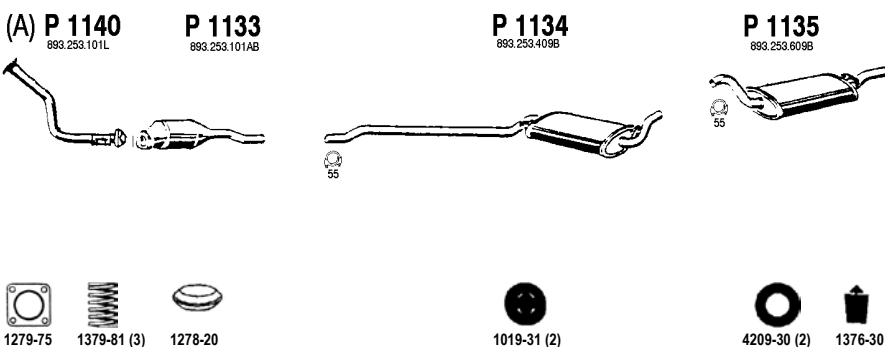

Mot. CY 70 hp
(A) Only manual
ch.no. 81-D-000001 - 81-H-070000

Type: 81

AU015

80 TD

1.6 TD
10/86 - 08/91

Mot. RA, SB 80 hp
(A) 10/86 - 8/89

Type: 89

AU016.1