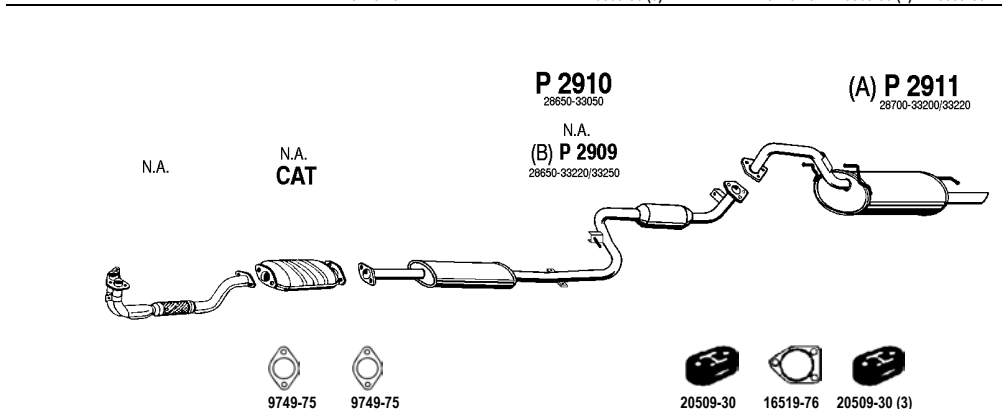

Sonata Cat
2.4 i
10/88 - 08/91

Sedan 4 dr.
Mot. 2351cc SOHC 114hp, 84kW
(A) Also 3.0i V6 Kat
(B) Sweden, Switzerland, Austria (2.4i)

HY006.2