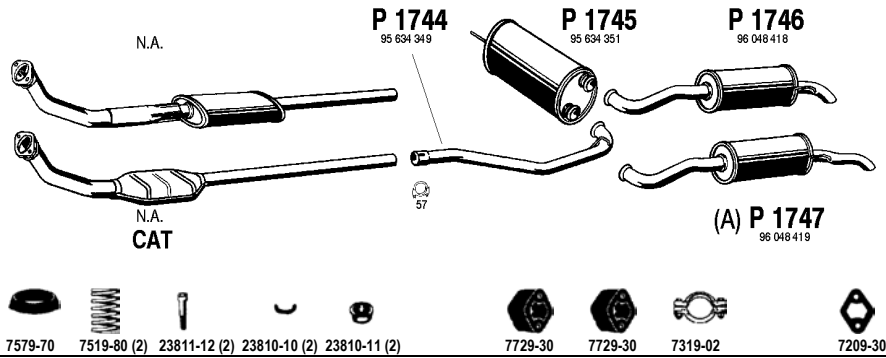

BX 19 Cat

1.9 GTi , 1.9 GTi - 16V , 1.9 i

86 - 94

Sedan

(A) Break, Evasion, Van

Mot. 1905cc: 125/160hp, 92/118kW

CI104.1