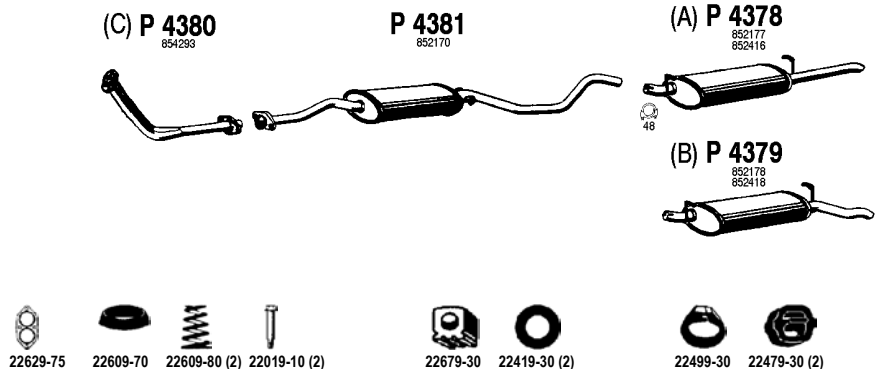

Ascona C Diesel

1.6 D

09/81 - 89

(A) Sedan

(B) HB

(C) No autom.

Mot. 1.6D 1598cc 54hp, 39kW

OP039