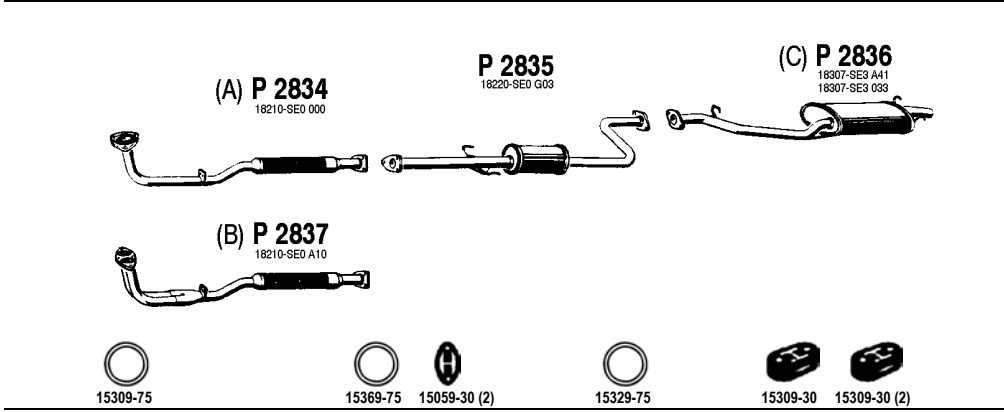

Accord
1.6 , 2.0
09/85 - 09/89

- (A) Mot. 1598cc 88hp , 65kW 12 valve
- (B) Mot. 1955cc 106hp , 78kW 12 valve
- (C) No Aero Deck 3dr.

HO017