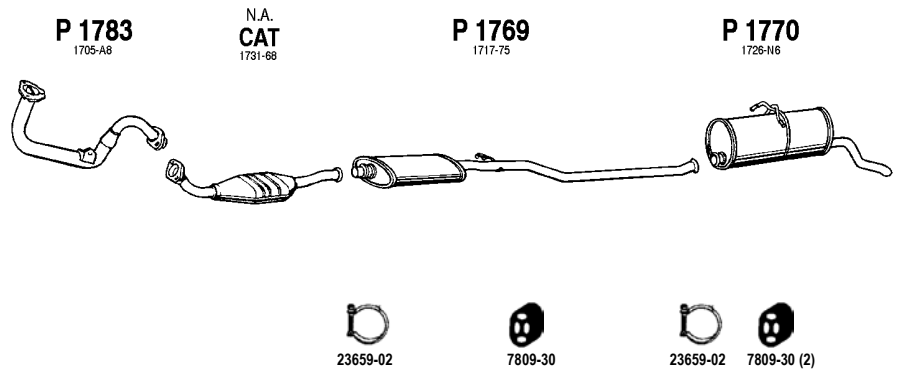

Partner Cat

1.1 i
96 -

Mot. TU1M 1124cc, 60 hp, 44 kW

PE204

Partner Cat

1.4 i
96 -

Mot. TU3JP 1360cc, 75 hp, 55 kW
(A) ch.no. -> 07602