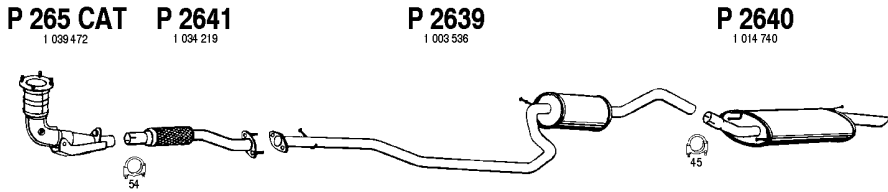

Fiesta Cat
1.3 i
08/95 - 04/97

HB
Kombi
Mot. BL13EFI/HCS/JJA/J4C
1299cc, 60hp, 44kW

FO202