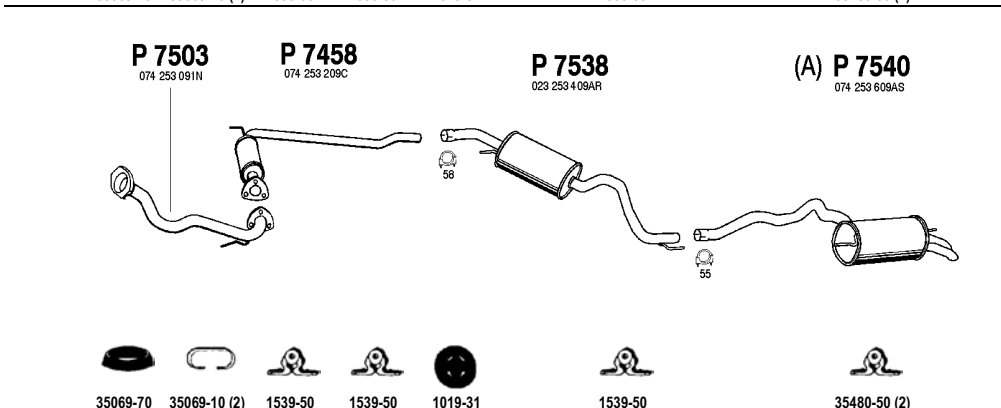

Transporter D

2.4 D
97 - 09/03

4WD, SWB 2920mm Syncro
(A) Only Kasten, Kombi, Bus
Mot. AAB 2370cc, 78hp, 57kW
ch.no. 70-T-200 001 ->

Type: T4

VW431