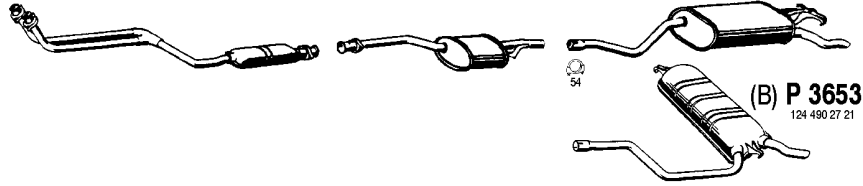

MERCEDES

200, 200E, 230E

2.0, 2.3
85 - 10/92

(A) Also CE (Coupe)
(B) TE (Wagon)
1997cc 109hp, 80kW
1997cc 122hp, 90kW
2299cc 136hp, 100kW

Type: W124

ME010

(A) P 3624
124 490 08 19

P 3625
124 490 28 21

(A) P 3626
124 490 01 15