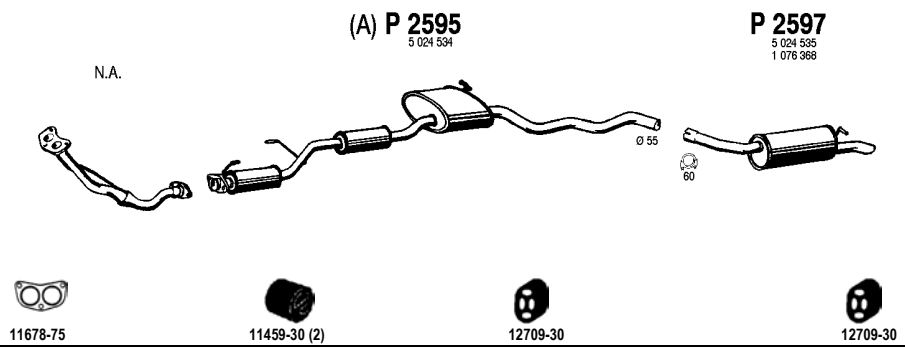

FORD

Sierra

2.0 i - DOHC
05/89 - 08/91

HB

Sedan

STW

2WD, 4WD
Mot. 1998cc DOHC 125hp, 92kW
Also 2.0 DOHC 109hp 91 - 92
(A) No autom. 2.0 i 10/90 - 8/91

FO049