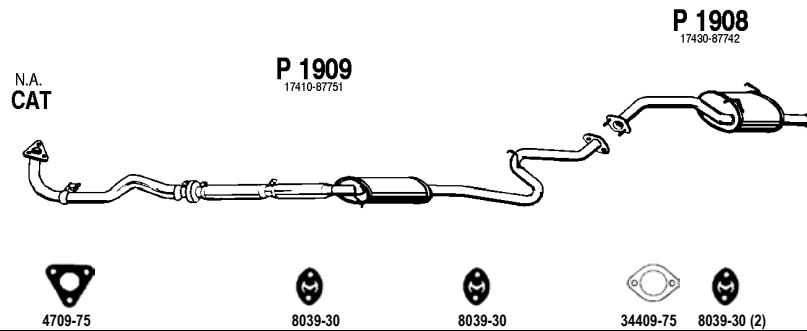

Charade

1.3 i - 16V , 1.3 i - 16V Kat
89 - 02/93

Hatchback
Mot. HCE 1295cc, 91 hp, 67 kW
(A) Only 1.3i Kat 7/91 - 2/93

Type: G102

DA200

Charmant

1.3
11/81 - 88

Mot. 4K 1290cc, 65 hp
(A) No Sweden and Switzerland