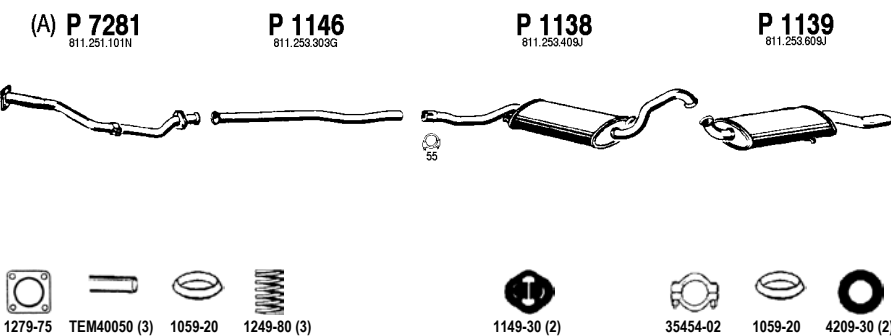

80 TD

1.6 TD
02/82 - 08/86

Mot. CY 70 hp
(A) Only manual
ch.no. 81-D-000001 - 81-H-070000