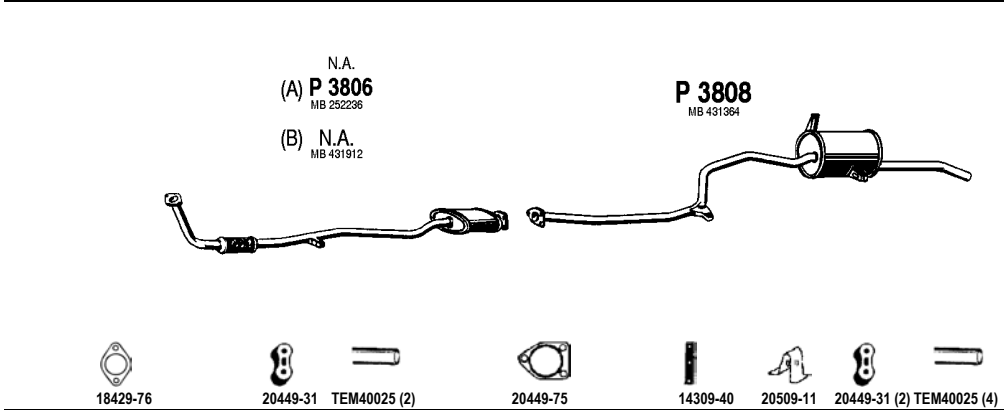

Lancer D

1.8 D
04/84 - 08/88

Sedan
(A) 4/84 - 7/86
(B) 8/86 - 8/88
Mot. 4D65 1796cc 60hp , 44kW
C10/C14A/C50

Type: MI154

MI154