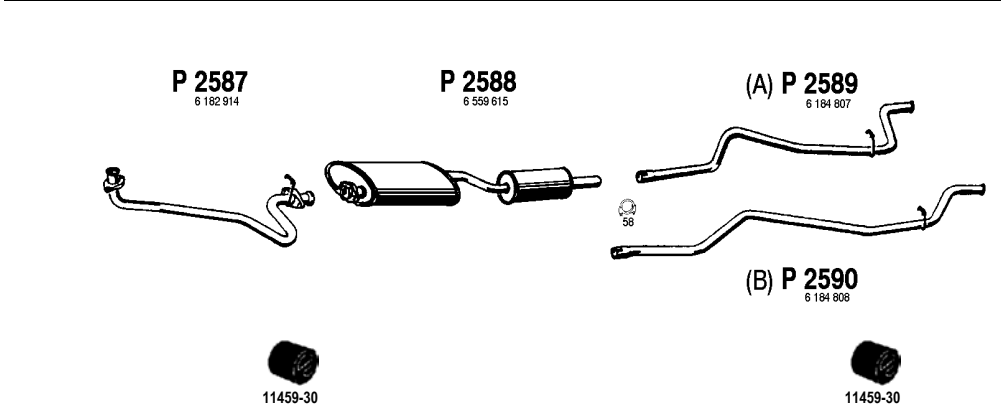

Transit Diesel

2.5 D i
10/88 - 08/91

(A) 80 , 120
(B) 130, 190, 100L
Mot. 2496cc 70hp , 51kW

F0044