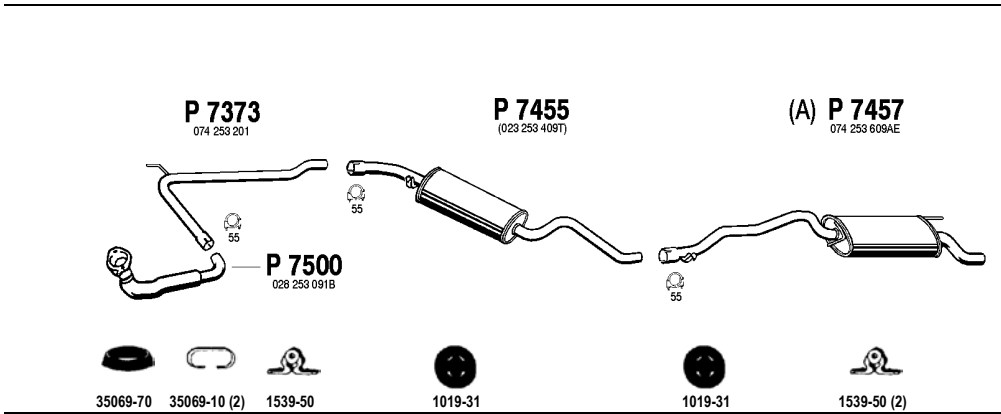

2.4 D
92 - 97

4WD, LWB 3320mm Syncro
(A) Kasten, Kombi, Bus

ch.no. -> 70-T-199 999
Mot. AAB 2370cc 78hp, 57kW

Type: T4

VW175

Transporter D

2.4 D
92 - 97

4WD, SWB 2920mm Syncro
(A) Only Kasten, Kombi, Bus
Mot. AAB 2370cc 78hp, 57kW
ch.no. -> 70-T-199 999