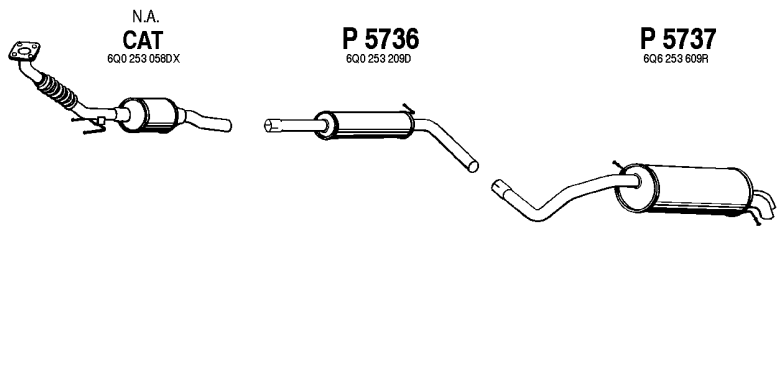

Fabia TDi Cat

1.9 TDi

02/00 -

HB

Mot. ATD 1896cc, 100hp, 74kW

SK406