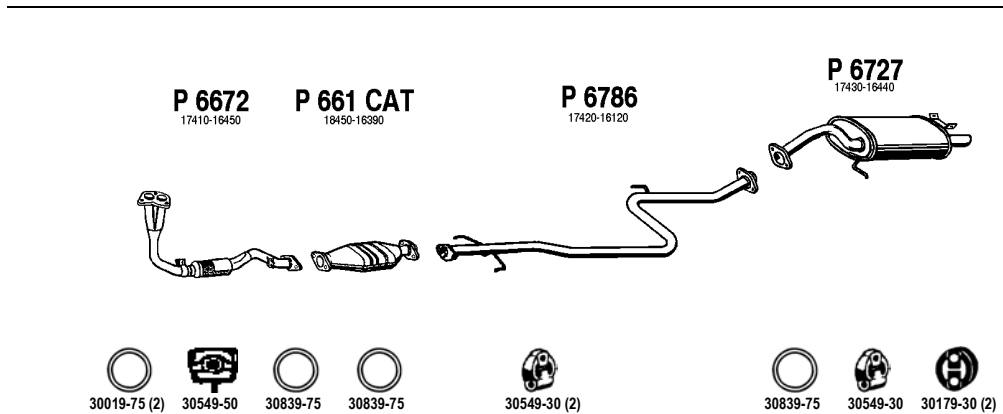

Corolla Cat

1.6 - 16V
05/87 - 08/89

FX , Hatchback
Mot. 4AF 1587cc 90hp , 66kW
Kat type: US 83 - 3 way
(No injection Mot.)

Type: AE92

T0070