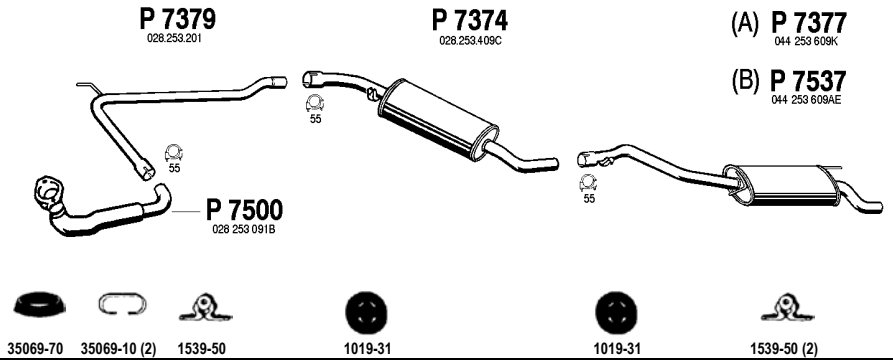

Transporter D

1.9 D
09/90 - 07/95

2WD, SWB 2920mm
(A) Kasten, Kombi, Bus
(B) Pick-Up

Mot. 1X 1895cc 61hp, 45kW
ch.no 70-M-000 001 - 70-T-199 999

Type: T4

VW078