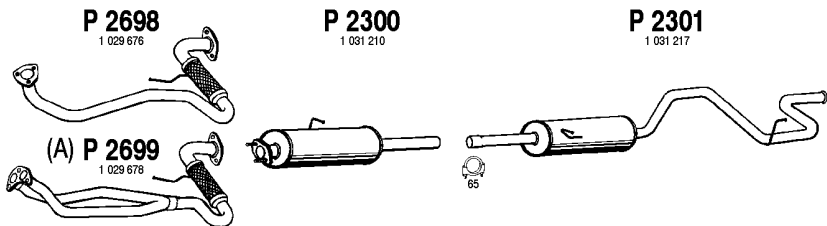

FO330

12038-75

12918-30

11709-75

Transit Diesel Cat

2.5 D
08/96 - 00

Long
Extra long
100L-130-150L-190-190EF

Mot. D25N 2496cc, 70hp, 51kW
Mot. D25P 2496cc, 76hp, 56kW
(B) 190EF (Extra Long)