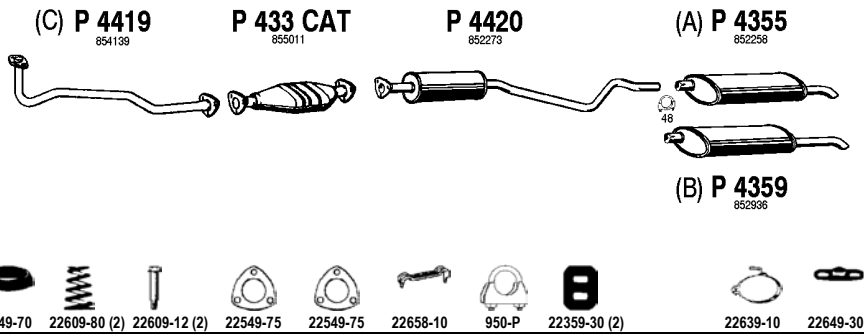

Kadett E Cat
1.3 i
09/85 - 91
(A) HB
(B) Sedan
Mot. C1.3N 1297cc 60hp , 44kW
(C) No autom.

OP163