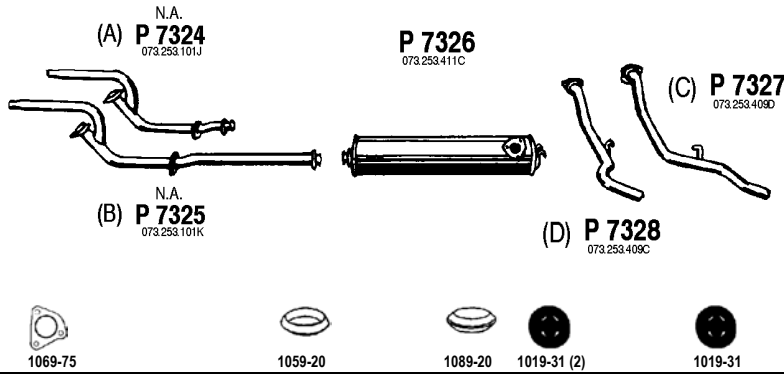

LT Diesel

2.4 D - 6 cyl.
10/82 - 07/92

28, 31, 35, 40, 45, 50
Mot. DW 2383cc 75hp, 55KW
(A) SWB (Short)
(B) LWB (Long)
(C) VAN, Kombi
(D) CH / CAB, Pick - Up