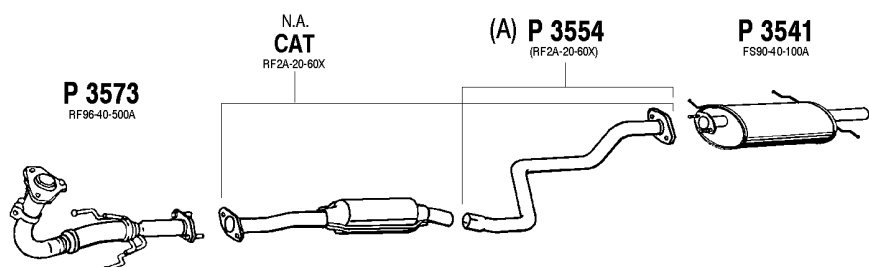

Sedan , HB

Mot. 1998 cc 100 hp , 74 kW

(A) Repair pipe, cut to original pipe.

Type: GF

MA224

626 TD Cat

2.0 TD

98 -