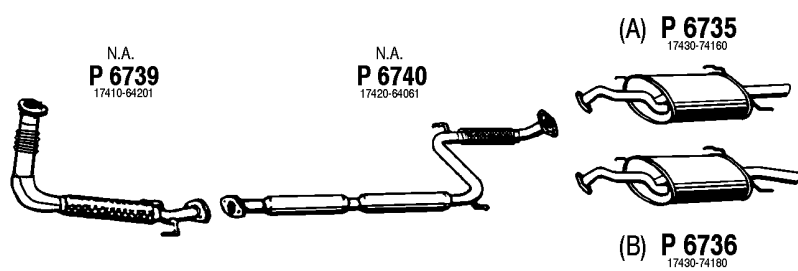

Camry TD
2.0 TD
10/86 - 91

(A) Sedan
(B) STW, Kombi
Mot. 2CTL 1974cc 84hp , 62kW
Steel and urethane bumper

Type: CV20

T0039

Carina II
1.6
10/83 - 88

Sedan, LB
Mot. 4A 1587cc 86hp , 63kW
(A) No Mot. 4ALC (S, CH, F)