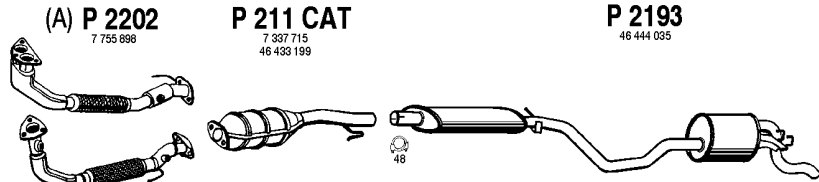

Punto 60 Cat

1.2 i

93 -

Hatchback, Cabrio

Mot. 1242cc 60hp, 43kW

(A) Mot. 176.A7.000 (93-96)

(B) Mot. 176.B4.000