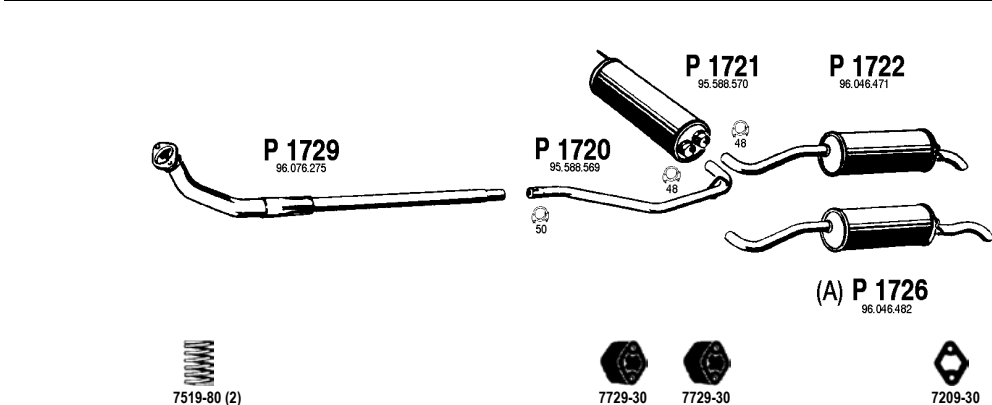

(A) P 1726
96.046.482

BX 16

1.6
07/83 - 11/84

Sedan
(A) Break, Evasion, Van
Mot. 1580cc 90 hp
ch.no. <- 06.XB.2944

CI005

BX 16

1.6 Carb.
07/84 - 92

Sedan
(A) Break, Evasion, Van
Carb. engine
Mot. 1580cc 80, 94 hp