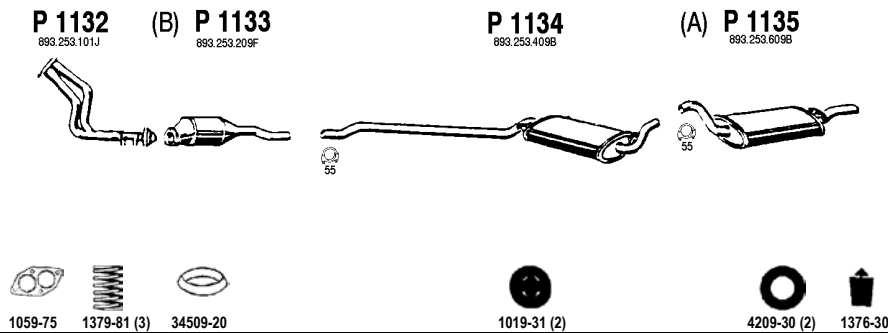

80

1.8
09/86 - 08/91

Manual
Mot. 1.8 NE/SF/JV/DZ/SD
ch.no. 89-H-300001 - 89-J-650000
(A) Also autom.
(B) 9/87 - 8/91