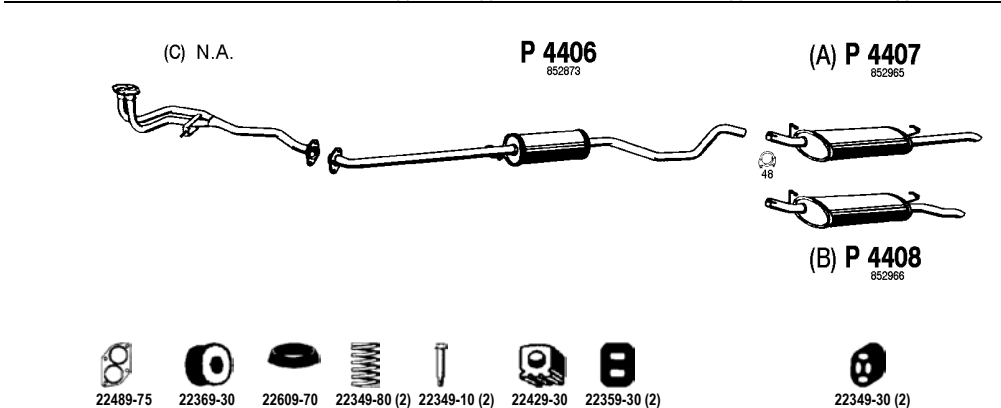

Vectra A

1.8
09/88 - 92

- (A) Sedan
- (B) HB
- Mot. 1.8 SV/NVR/185V 1796cc
- 82/88/90hp, 60/65/66kW
- (C) Only manual

OP040.1