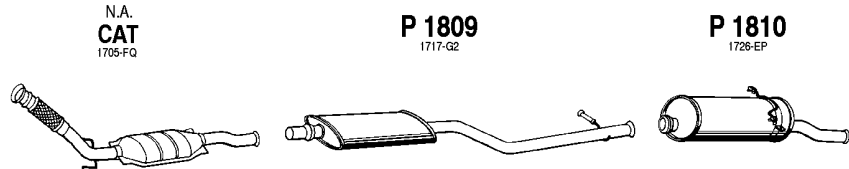

Xsara-Picasso HDi Cat

2.0 HDi
09/99 - 01/02

Mot. DW10TD 1997cc, 90 hp, 66 kW
Code: -> 09218
Type: CHRHYA, CHRNYB

CI406