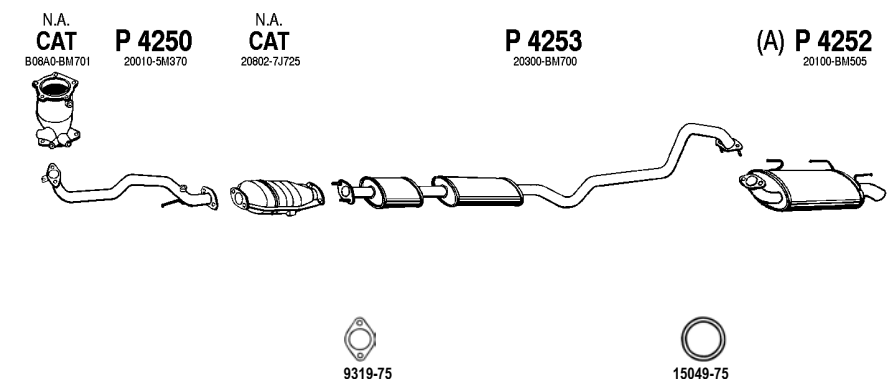

Almera Cat

1.8 i - 16V
02/00 - 08/02

Hatchback

(A) Also 08/02 ->
Mot. QG18D 1769cc 112hp, 82kW

Type: N16E

NI402