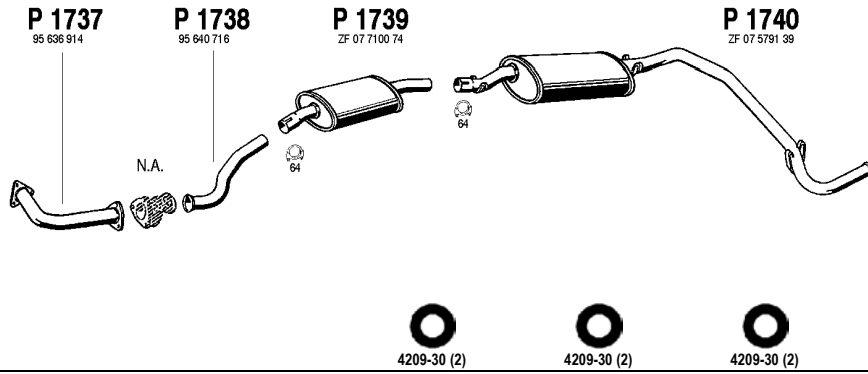

Mot. U25.CRD 2500cc 75hp, 55kW

CI107

C 25 Turbo Diesel

2.5 TD
07/87 - 09/90

Mot. U25/673, M25, CRD93LS
2500cc 95hp, 70kW

CI108

C 25 Turbo Diesel

2.5 TD
10/90 - 94