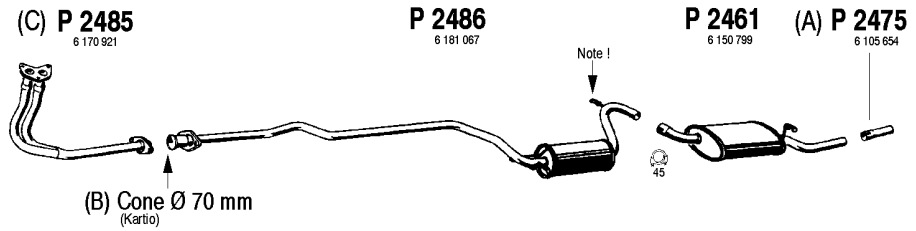

Orion
1.3
02/86 - 08/88
(A) STW, Orion
(B) Note! Cone outside Ø 56 mm
Mot. JL OHV
1297 cc 60hp, 44kW

FO013.1

FORD

Orion

1.3

11/86 - 09/90

- (A) STW , Orion
- (B) Note! Cone outside Ø 70 mm
- Mot. 1297 cc 69hp , 51kW
- (C) 11/86 - 8/88