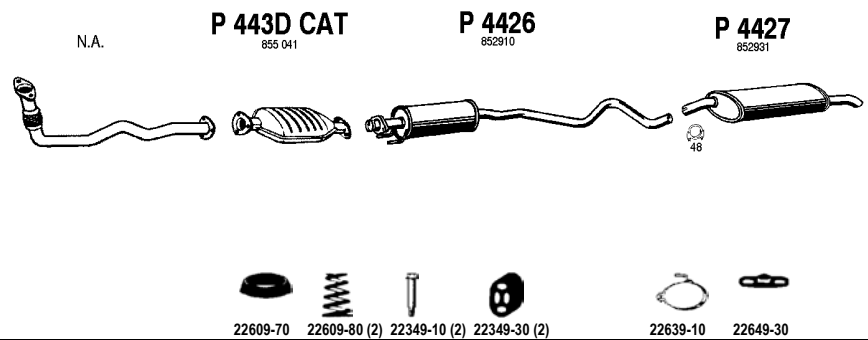

Mot. 17TD 1686cc 82hp, 60kW

OP052

Astra F TD Cat

1.7 TD

96 - 98

(A) HB

(B) Sedan

Mot. C1.7TD 1699cc 82hp, 60kW