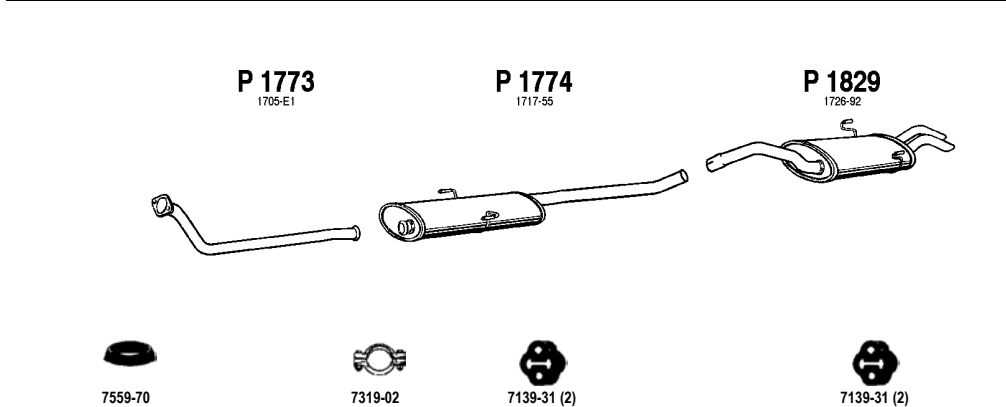

Evasion TD

1.9 TD
09/94 - 02

Mot. XUD9TE 1905cc, 92hp, 68kW

Type: **U6UC, U6UJ**

CI418