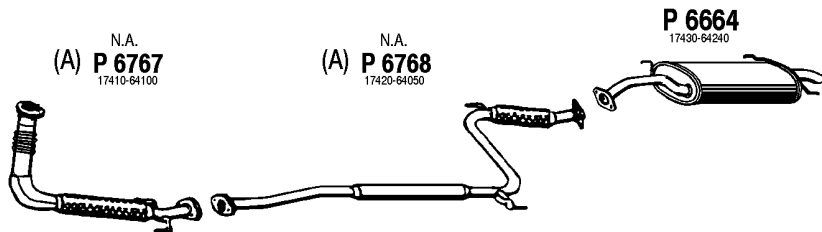

Camry TD
1.8 TD , 2.0 TD
08/83 - 09/86

Sedan, LB
Mot. 1CTL, 2CTL
(A) 6/84 ->