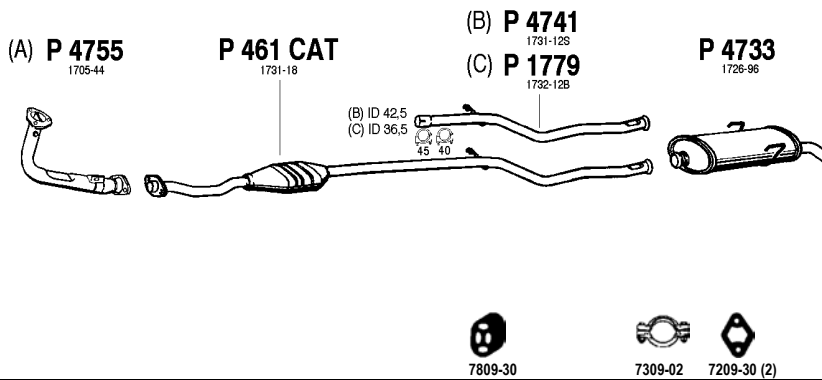

106 Cat

1.0 i, 1.1 i
09/91 -

- Mot. TU9M 954cc 45/50hp, 33/37kW
- Mot. TU1M 1124cc 60hp, 44kW
- (A) No 7/95 - 4/96
- (B) OE Cat repair pipe ID 42,5
- (C) OE Cat repair pipe ID 36,5

PE100