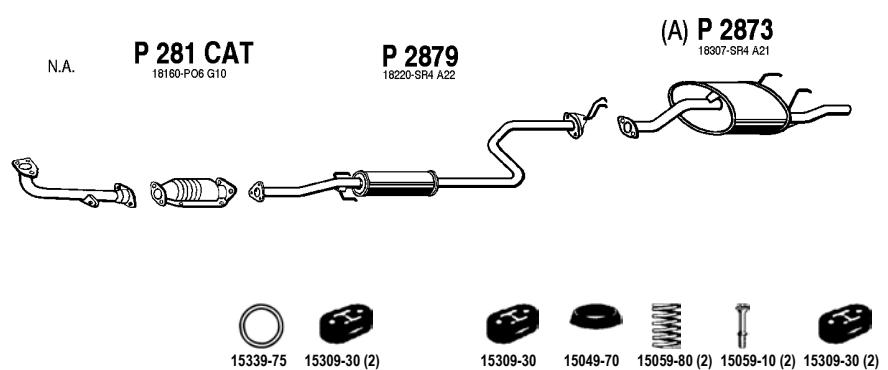

Civic Cat

1.5 DXi, LSi
11/91 - 95

Sedan 4dr.

Mot. SOHC 16V D15B2 1493cc
90hp, 66kW
(A) Also autom. type EG8

Type: EG4

HO023