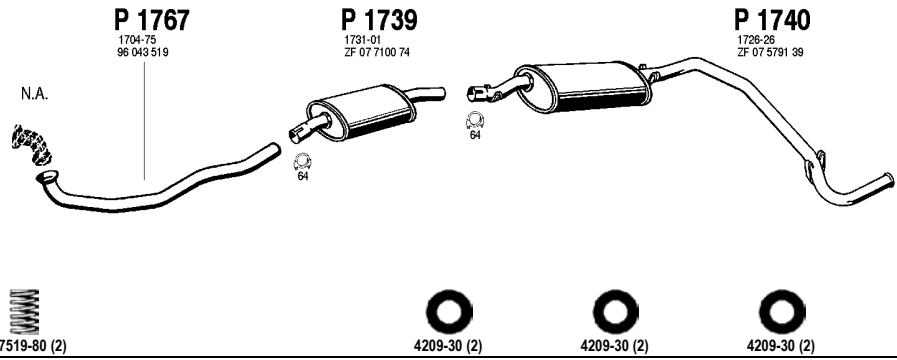

PEUGEOT

J 5 Turbo Diesel

2.5 TD
06/90 - 94

2WD, 4WD
Mot. CRD93LS 2500cc 95hp, 70kW
ch.no. 757 240 ->