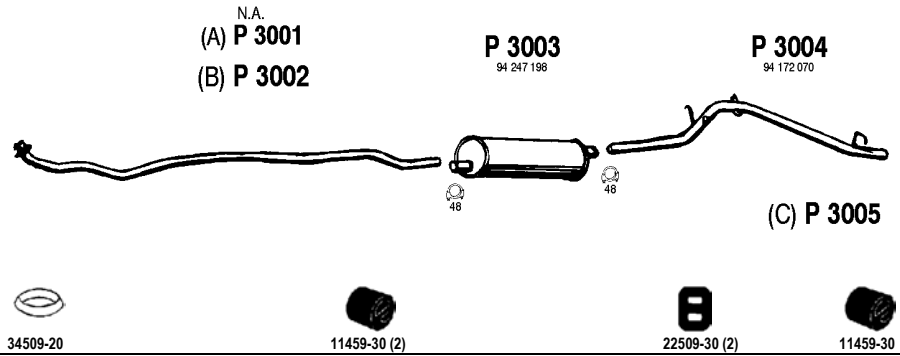

Single Cab

Mot. G200Z
Type: KB 27 (2WD)
Type: KB 47 (4WD)
(C) Jatkoputki

IS004

Pick-Up Diesel KBD 25,26

2.2 Diesel

79 -

Type: KBD 25 (A)
Type: KBD 26 (B)
(C) Jatkoputki

IS001