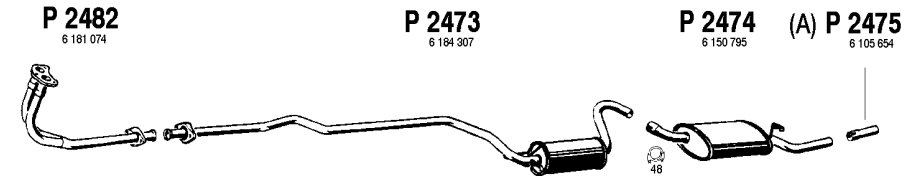

Orion

1.4

01/86 - 09/90

- (A) STW , Orion
- Mot. FU CVH
- 1392 cc 75hp , 55kW