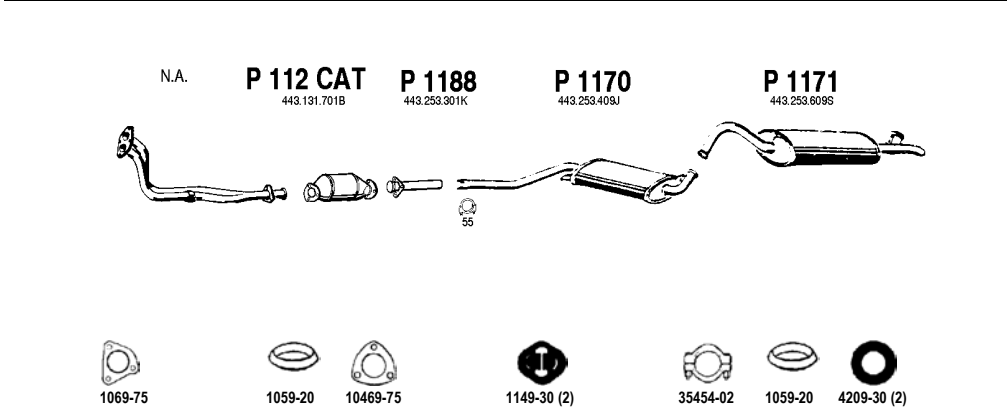

100 Cat
2.0
08/84 - 11/90
Sedan
Avant
Mot. SL 1984cc 113hp, 83kW
Mot. RT 1994cc 115hp, 84kW
ch.no. 44-J-200100 - 44-M-050000

AU024.1