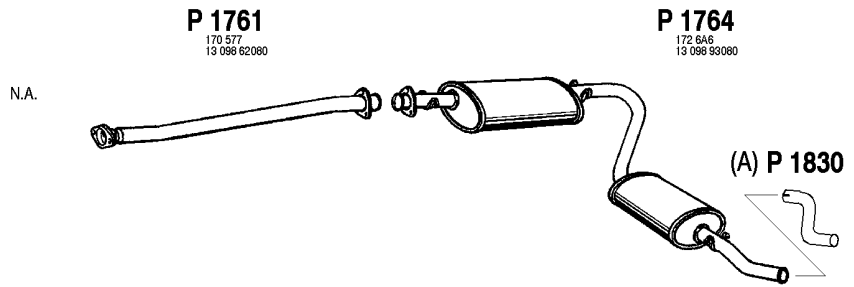

FI112

Ducato Diesel

2.5 D
94 -

Mot. 2500cc 82/86 hp, 60/63 kW
(A) Matkailuauton jatkoputki
(A) Extension pipe for caravan car

FI114

Ducato Turbo Diesel

1.9 TD , 2.5 TD
87 - 94

Mot. 1930cc
Mot. 2498cc 95hp, 70kW
(A) Only 2.5 TD