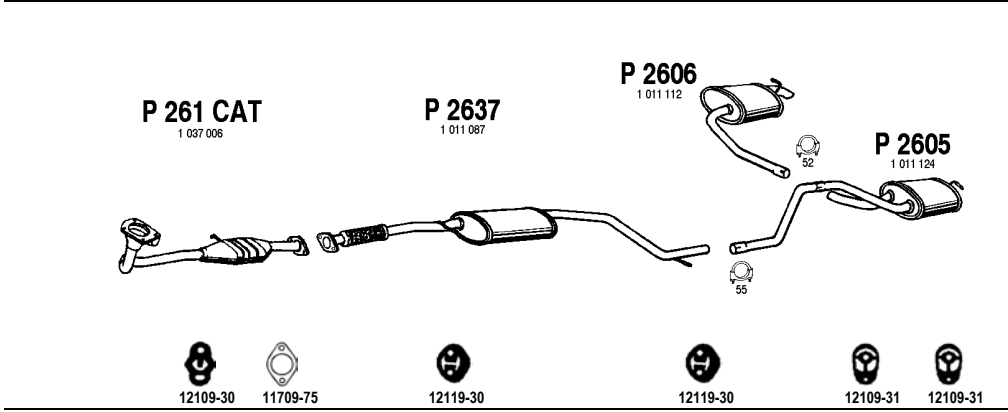

Mondeo Cat
2.0 i - 16V
08/96 - 04/97
STW
Mot. NG, ZH20 1988cc, 131hp, 96kW

FO212