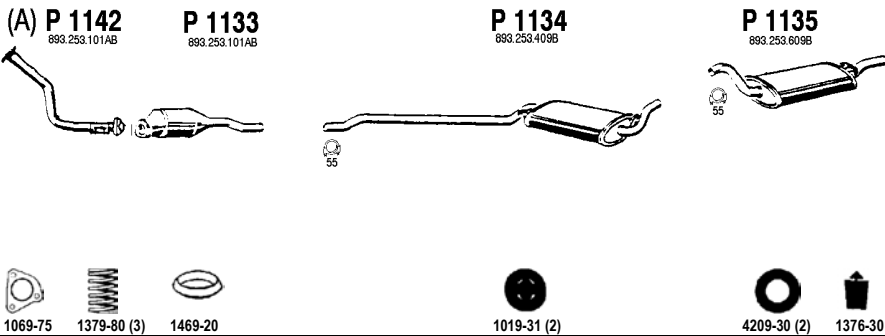

80 Diesel

1.6 D
02/87 - 08/91

Mot. JK, 1Y 70 hp
ch.no. 89-H-381356 - 89-K-155705
(A) Diesel manual (Mot. JK) 2/87-7/89