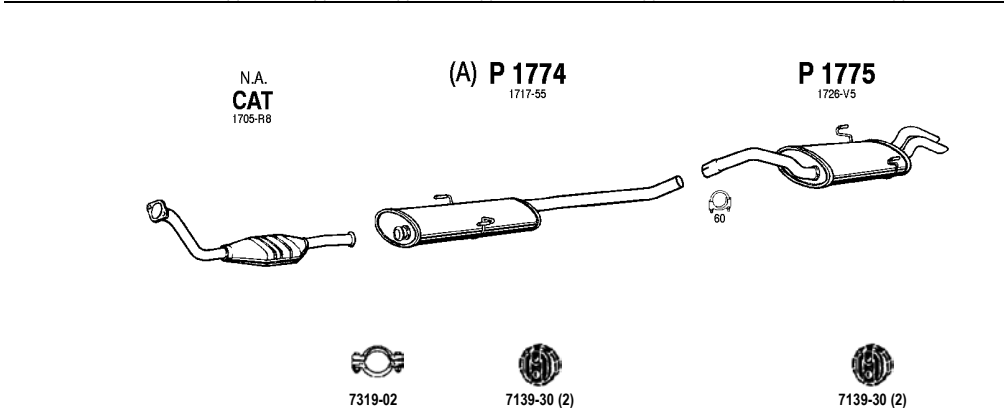

Expert TD Cat

1.9 TD
10/95 -

Mot. XUD9TE 1905cc, 90 hp, 68 kW
(A) Only SWB

PE210