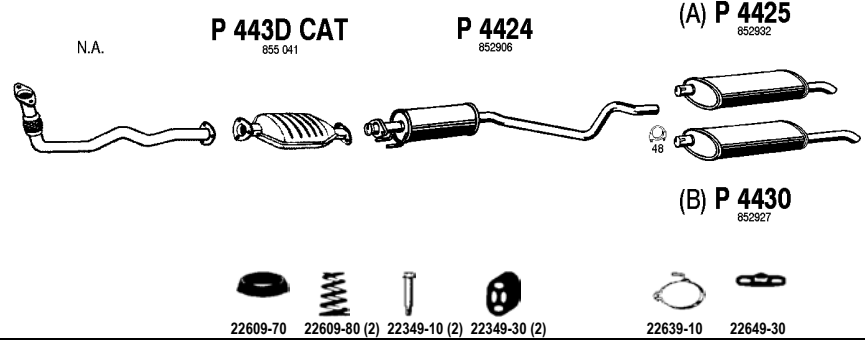

Astra F TD Cat

1.7 TD

09/91 - 96

(A) HB

(B) Sedan

Mot. 17TD 1686cc 82hp, 60kW

OP051