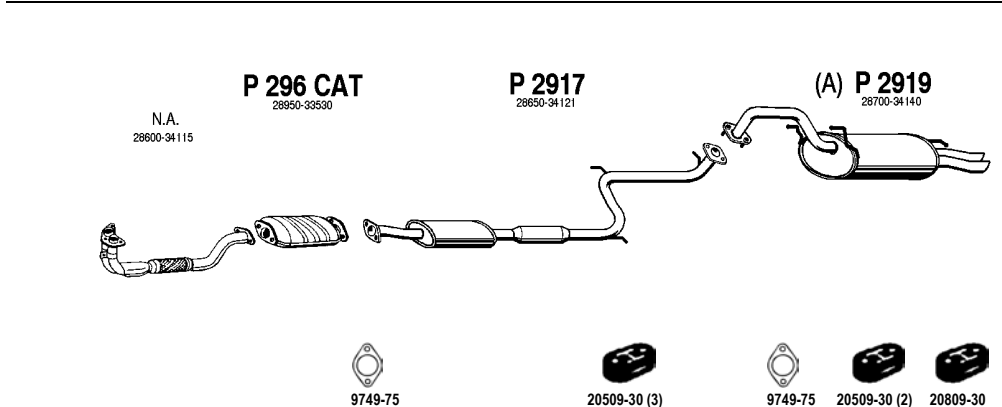

Sonata Cat
2.0 i - 16V DOHC
08/93 - 04/98

Sedan 4 dr.
Mot. 1997cc DOHC 139hp, 102kW
Mot. 1997cc DOHC 125hp, 92kW
(A) Also 3.0i V6 (8/93->)

HY011