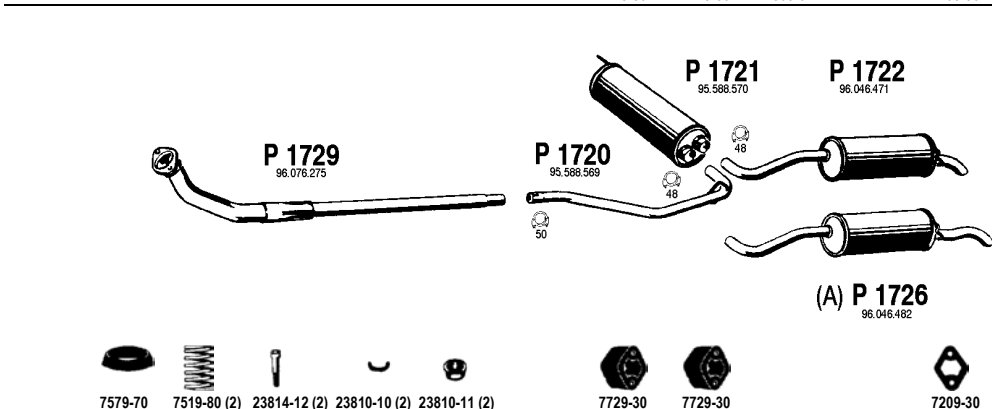

BX 19

1.9 Carb.
07/84 - 92

Sedan
(A) Break, Evasion, Van
Carb. engine
Mot. 1905cc 105, 107 hp

CI006.1