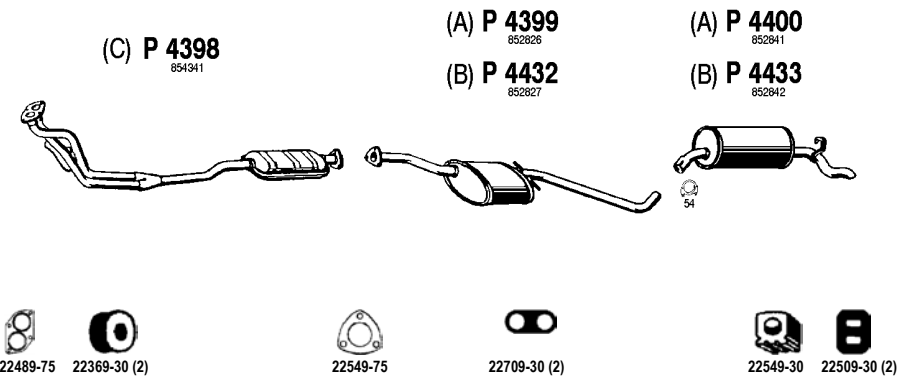

Omega A

2.0 i
09/86 - 92

- (A) Sedan
  - (B) STW / Kombi
2. Mot. 2.0SE 1998cc 122hp, 90kW
- (C) Only MANUAL

OP047