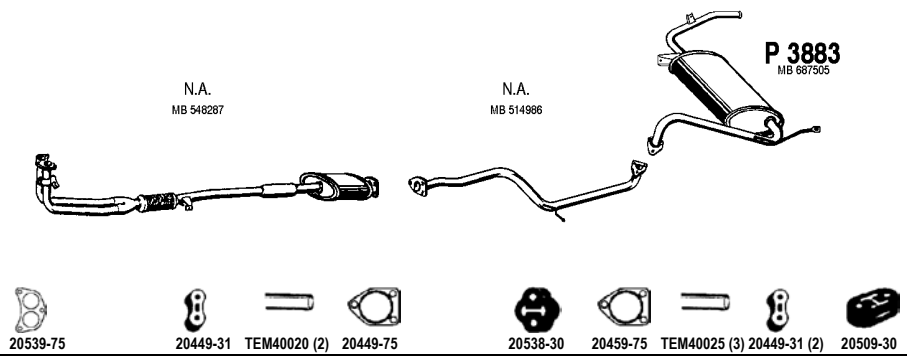

MITSUBISHI

Lancer D

1.8 D
09/88 - 92

Sedan
Hatchback
Mot. 4D65 1796cc 60hp, 44kW

Type: C64A

MI033