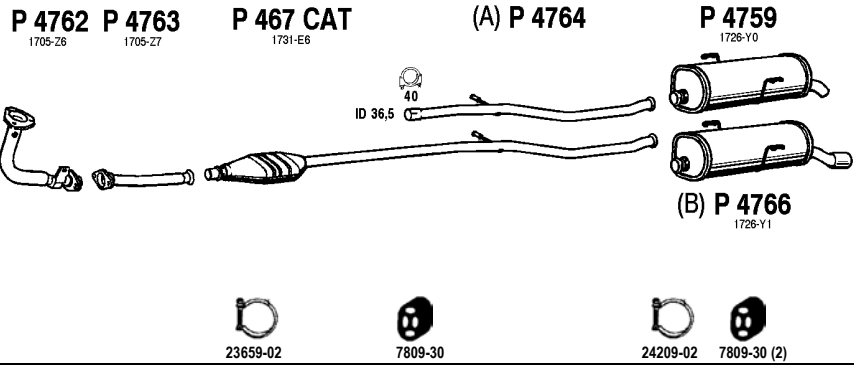

PEUGEOT

206 Cat

1.4 i
07/98 - 09/00

HB 3/5 dr.

Mot. TU3JP 1360cc, 75hp, 55kW

Emission Depol. L4/CEE2000

(A) Repair pipe

(B) With chrome tailpipe

PE306

206 Cat

1.4 i
10/00 -

HB 3/5 dr.

Mot. KFW 1360cc, 75hp, 55kW

Emission CE2000

(A) With chrome tailpipe

Type: 2AKFW..., 2CKFW...