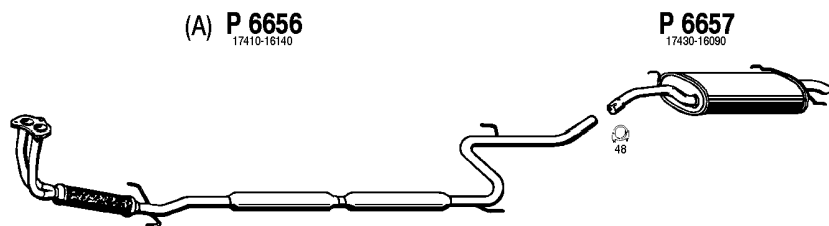

Camry TD
2.0 TD
10/86 - 91

(A) Sedan
(B) STW, Kombi
Mot. 2CTL 1974cc 84hp , 62kW
Steel and urethane bumper

Type: CV20

T0039

Carina II
1.6
10/83 - 88

Sedan, LB
Mot. 4A 1587cc 86hp , 63kW
(A) No Mot. 4ALC (S, CH, F)