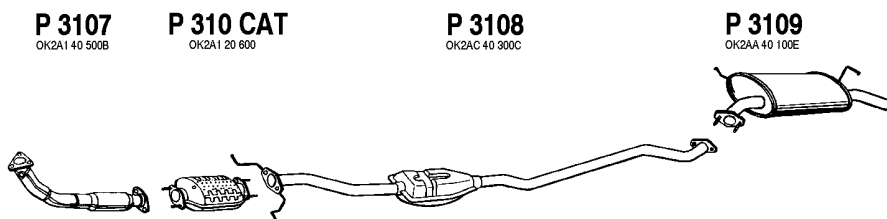

Schuma Cat

1.5 i - 16V
98 - 02/01

Hatchback

Mot. 1498cc, 80hp, 59kW
Mot. 1498cc, 88hp, 65kW

KI406