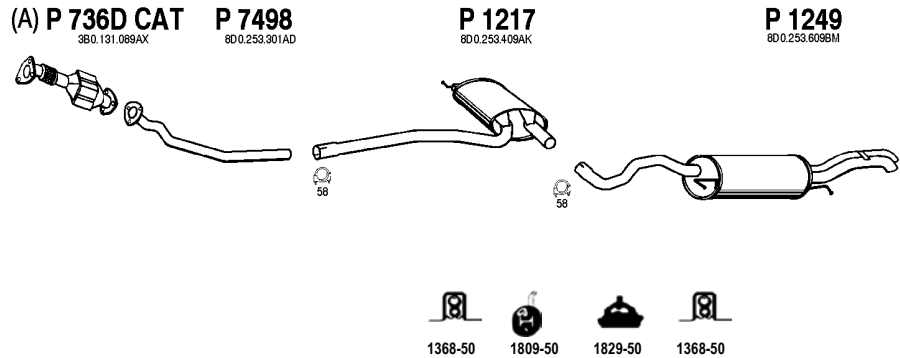

Sedan, Avant

Mot. AJM 1896cc 115 hp, 85 kW
(A) Only Manual
ch.no. 8D-W-000001 - 8D-1-100000

AU410