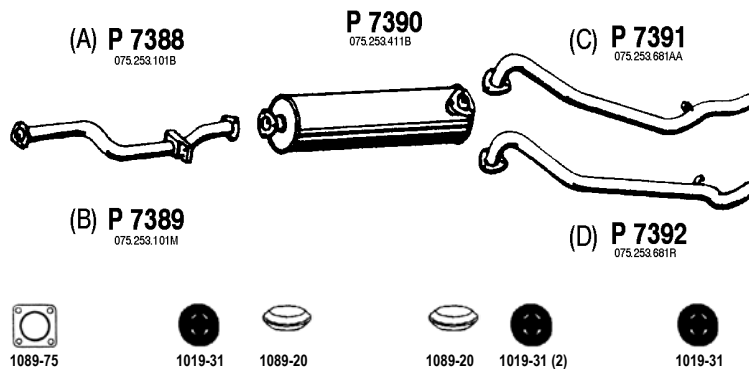

LT TD

2.4 TD - 6 cyl.
08/86 - 07/92

28, 31, 35, 40, 45, 50
Mot. DV 2383cc 102hp, 75KW
(A) SWB (Short)
(B) LWB (Long)
(C) VAN, Kombi
(D) CH / CAB, Pick - Up