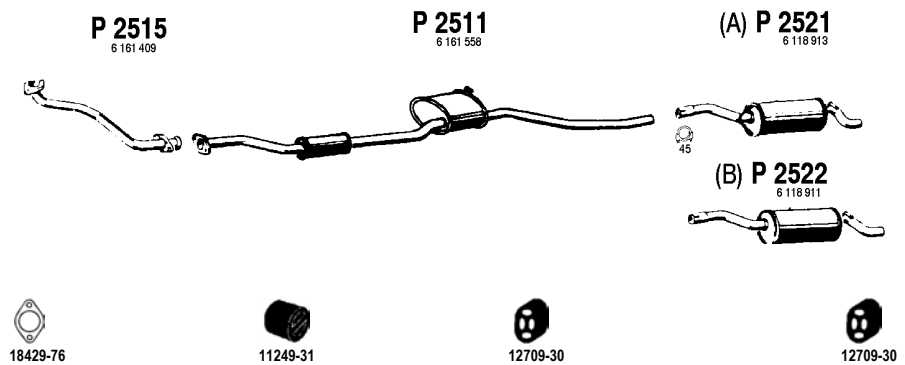

Sierra Diesel

2.3 D
08/85 - 03/87

(A) HB

(B) STW

Mot. 2304cc 67hp, 49kW

FO035