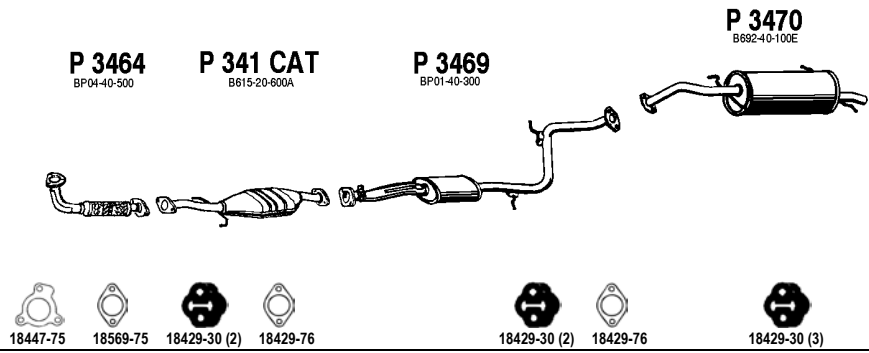

Mot. 16V 1598cc 87hp , 64kW

Type: BG

MA010

Type: BG

MA006.1

Type: BG

MA008.1

Type: BG