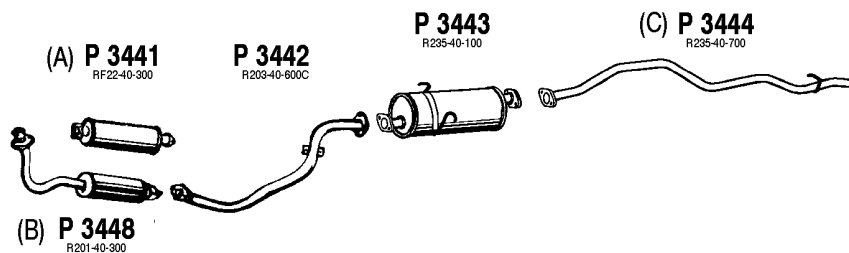

E 2200 D, Europe, Van, Pick-Up

2.2 D

84 - 02/97

- (A) 84 - 1/88
- (B) 1/88 -
- (C) No Pick-Up
- Mot. 2184cc 65hp , 48kW