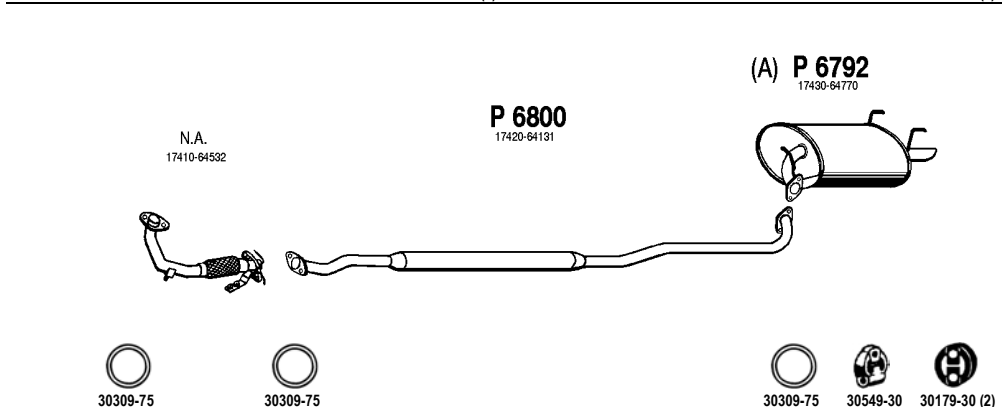

Corolla Diesel

2.0 D
05/92 - 05/93

FX, Hatchback
Mot. 2C 1975cc 72hp, 53kW
(A) Also Diesel Kat

Type: CE100

TO103