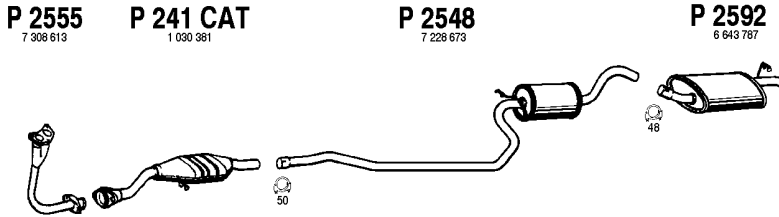

Fiesta Cat
1.3 i
12/92 - 06/96

Mot. CFI 1299 cc 60hp , 44kW
Manual

FO102