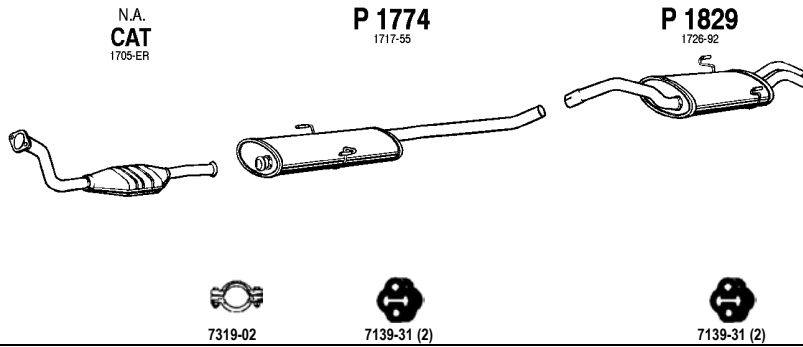

806 TD Cat

2.0 HDi
99 - 04/00

Mot. DW10ATED 1997cc, 85hp, 61kW
Mot. DW10ATED 1997cc, 110hp, 80kW
ch.no. -> PR 08575

Type: AFRHZA

PE424