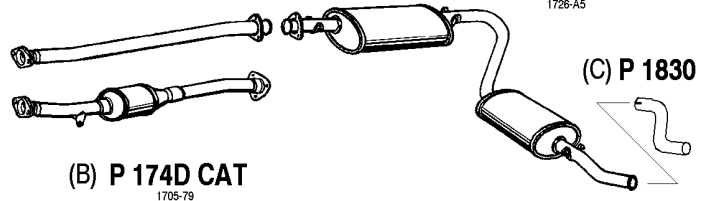

Boxer TD, TD Cat

1.9 TD

94 -

Mot. XUD9TE

1905cc 92/90 hp, 68/66 kW

(A) 1.9 TD

(B) 1.9 TD Cat

(C) Matkailuauton jatkoputki

(C) Extension pipe for caravan car

N.A.

(A) P 1763
1705-73

P 1764
1726-A5

N.A.