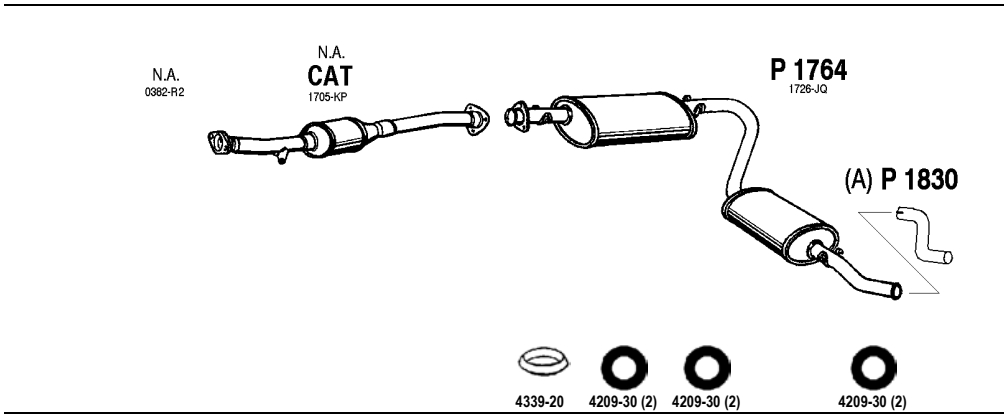

Boxer TDi Cat

2.8 TDi Cat
99 - 01/02

Mot. F28TDCR 2798cc, 127hp, 93kW
(A) Matkailuauton jatkoputki
(A) Extension pipe for caravan car

PE425