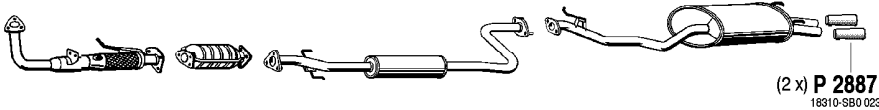

Accord Cat

2.0 i - 16V
06/94 - 07/98

Coupe
Mot. F20B3 1997cc, 136hp, 100kW
(A) Also Aerodeck

Type: CD7, CD9

HO413

P 2808
18210-SN7 G10

P 283 CAT
18160-P45-G10

P 2888
18220-SN7-G10

P 2878
18030-SN7-930