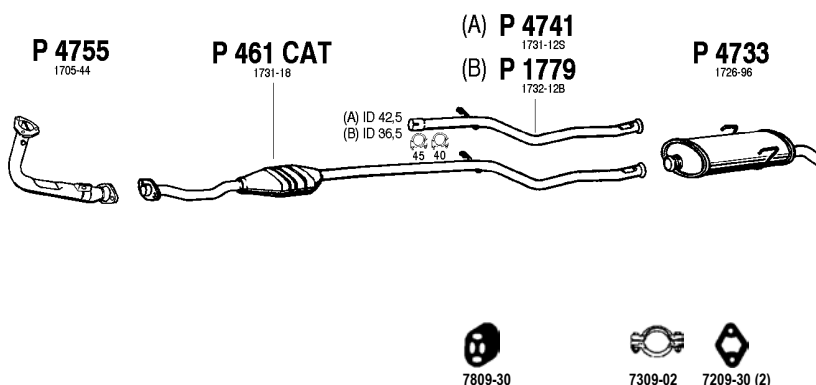

106 Cat

1.1 i
04/96 -

- Mot. TU1M 1124cc 60hp, 44kW
- (A) OE Cat repair pipe ID 42,5
- (B) OE Cat repair pipe ID 36,5

PE302