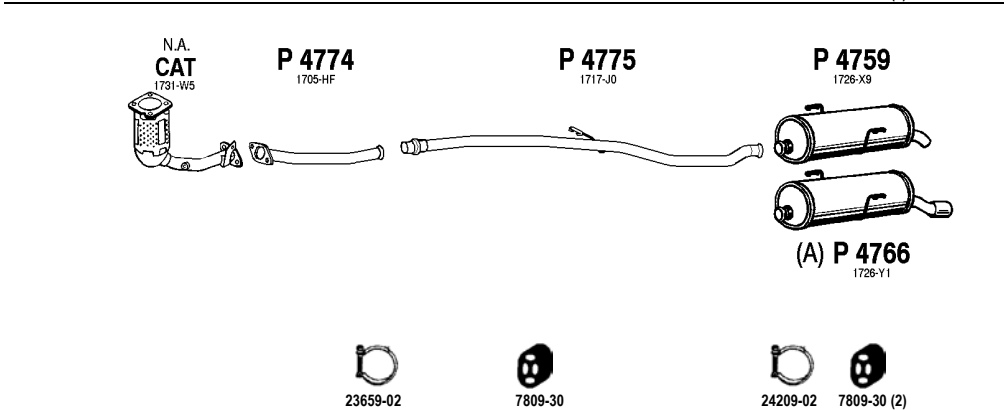

206 Cat
1.1 i
10/00 -
HB 3/5 dr.
Mot. TU1JP 1124cc, 60hp, 44kW
Emission Depol. CE2000
(A) With chrome tailpipe
Type: 2AHFXF, 2CHF XF, 2SHFXF

PE310