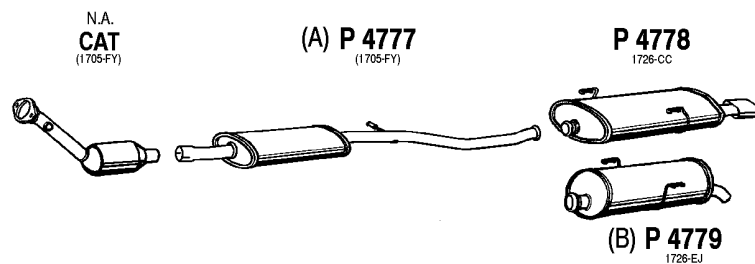

PEUGEOT

206 Cat

1.4 i
07/98 - 09/00

HB 3/5 dr.

Mot. TU3JP 1360cc, 75hp, 55kW

Emission Depol. L4/CEE2000

(A) Repair pipe

(B) With chrome tailpipe

PE306

206 Cat

1.4 i
10/00 -

HB 3/5 dr.

Mot. KFW 1360cc, 75hp, 55kW

Emission CE2000

(A) With chrome tailpipe

Type: 2AKFW..., 2CKFW...

PE311

206 Cat

1.6 i
07/98 - 09/00

HB 3/5 dr.

Mot. TU5JP 1587cc, 90hp, 66kW

(A) With chrome tailpipe

PE307

206 Cat

1.6 i - 16V
10/00 -

HB 3/5 dr.

Mot. TU5JP4 1587cc, 110hp, 81kW

Emission CE2000

(A) With chrome tailpipe

Type: 2ANFU..., 2CNFU...

PE401

206 Cat

2.0 i - 16V
07/98 -

HB 3/5 dr.

Mot. EW10J4 1997cc, 137hp, 110kW

(A) Repair Muffler

(B) Only Grand Tourisme

Type: 2CRFRE

PE402