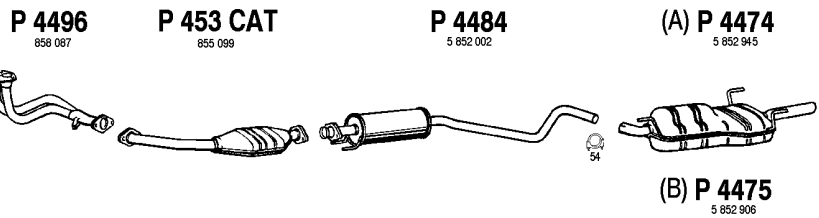

OPEL

Astra F Cat

1.8 i - 16V
96 - 04/98

(A) HB

(B) Sedan

Mot. X1.8XE Ecotec
1796cc, 116hp, 85kW
ch. no. T ->