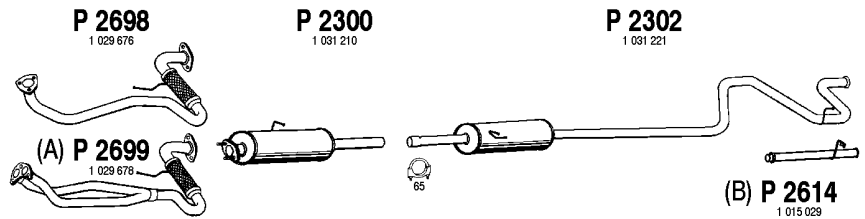

FO331

12038-75

12918-30

11709-75

Transit Diesel

2.5 D
08/96 - 00

Short (2835mm)
80-100S-115-120-150S

Mot. D25N 2496cc, 70hp, 51kW
Mot. D25P 2496cc, 76hp, 56kW
(A) Mot. D25P 8/96 - 8/97