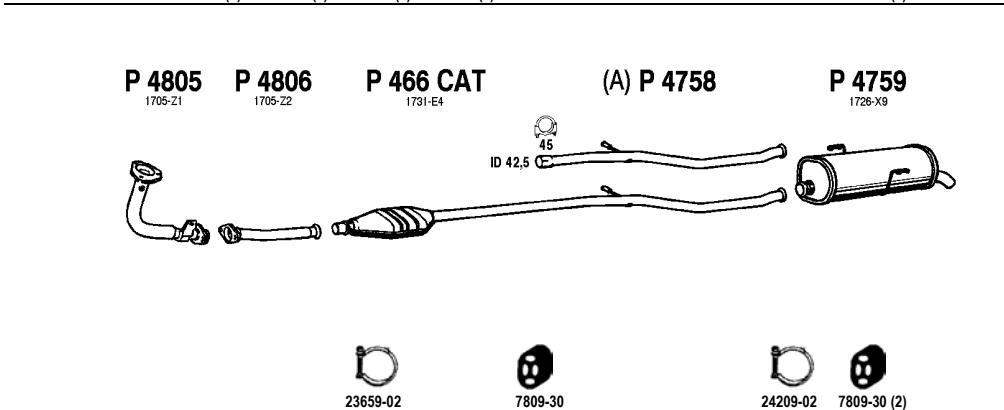

206 Cat
1.1 i
07/98 - 09/00
HB 3/5 dr.
Mot. TU1JP 1124cc, 60hp, 44kW
(A) Repair pipe

PE304