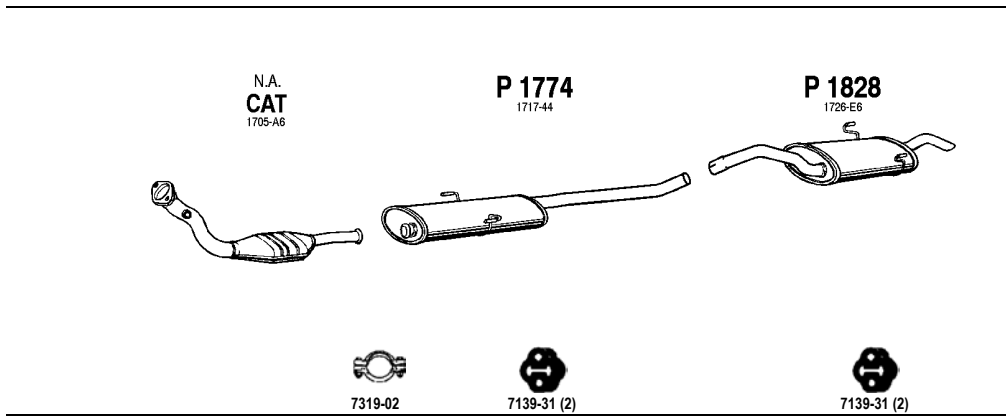

Evasion Cat

2.0 i
09/94 - 08/00

Mot. XU10J2 1998cc, 123hp, 90kW

Type: **U6UB**

CI417