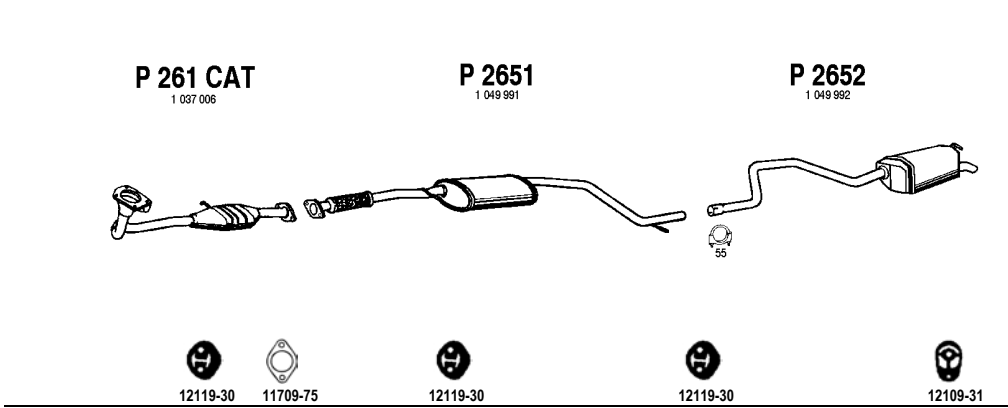

Mondeo Cat
2.0 i - 16V
04/97 - 05/98
Sedan
HB
Mot. NG, ZH20 1988cc, 131hp, 96kW

FO213