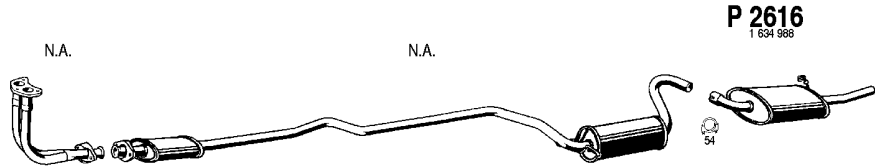

FORD

Escort XR3i, RSi

1.6 i
05/83 - 09/90

HB
Cabrio
Mot. 1597cc 105 hp , 77 kW