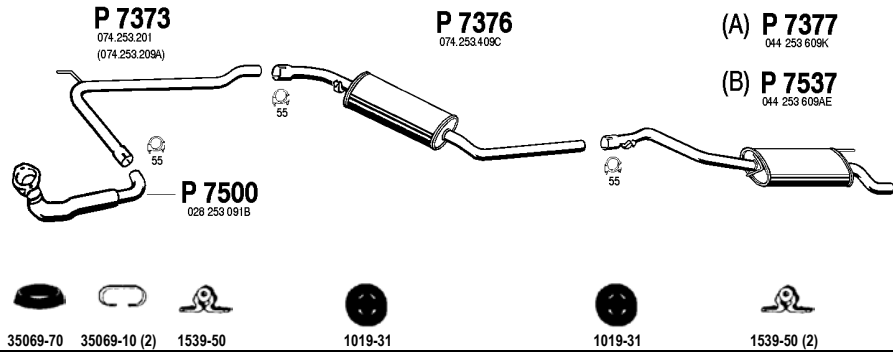

Transporter D

2.4 D
09/90 - 12/95

2WD, LWB 3320mm
(A) Kasten, Kombi, Bus
(B) Pick-Up

Mot. AAB 2370cc 78hp, 57kW

Type: T4

VW081