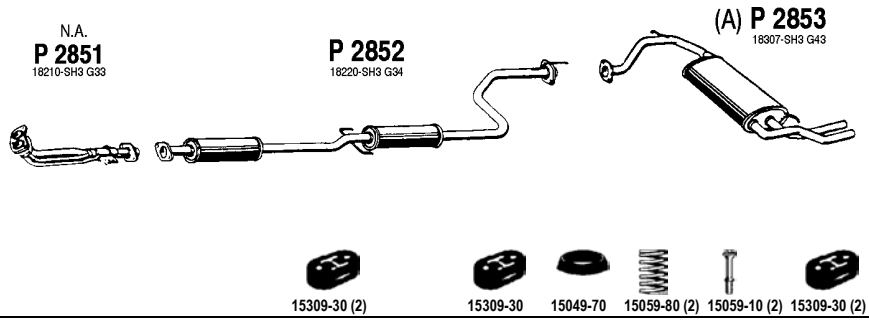

HONDA

Civic

1.6 i
09/87 - 11/91

Hatchback 3dr.

Mot. DOHC 16V
1590cc 130hp, 96kW
(A) Also CRX 130hp 9/87 - 11/91
(A) Also Kat HB, CRX 124hp 9/87-92

Type: ED

HO011