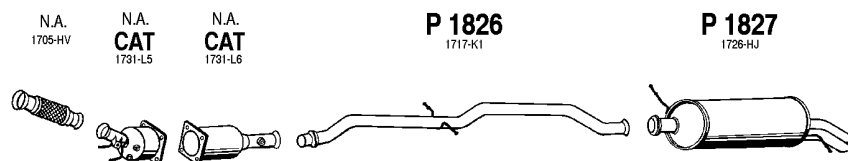

C5 HDi Cat

2.2 HDi
10/00 -

Sedan

BREAK, STW

Mot. DW12TED4

2179cc, 133hp, 98kW

CI416