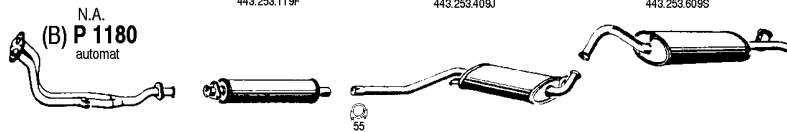

100

2.2

08/82 - 08/84

Sedan

Avant

Mot. KF/WC 2144cc 130/136 hp
ch.no. 44-D-000001 - 44-E-300000
(A) Manual
(B) Automat

(A) P 1168

443.253.101DL

P 1166

443.253.119F

P 1170

443.253.409J

P 1171

443.253.609S