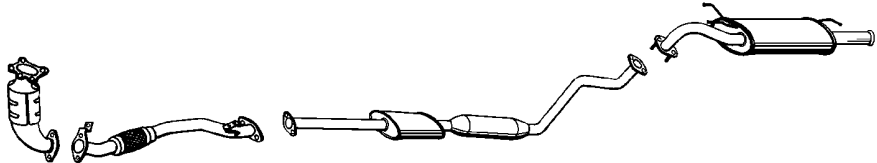

Lantra / Elantra Cat

1.8 i
04/96 - 00

Sedan 4 dr.
STW

Mot. 1599cc, 114hp, 84kW
Emission CEE96
(A) Also 2.0i

HY303

P 293 CAT
28950-23430

P 2937
28610-29781

P 2938
28650-29752

(A) P 2939
28700-29051