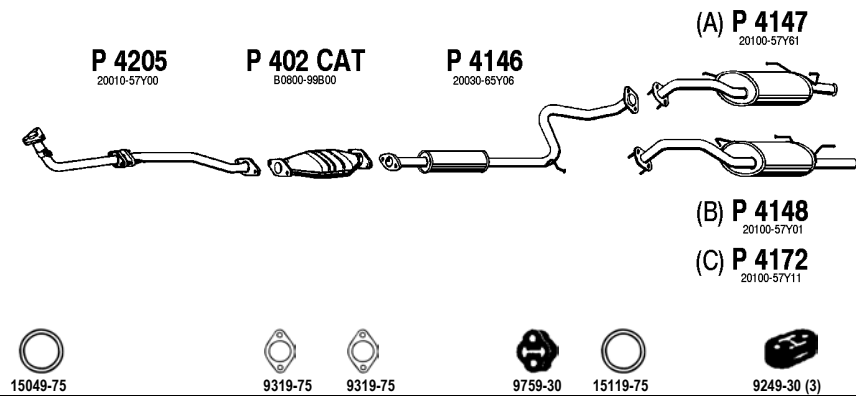

Sunny Cat

1.4
10/90 - 09/92

- (A) Hatchback
  - (B) Sedan 4 dr.
  - (C) Liftback 5 dr.
2. Mot. GA14DS 1392cc 75hp, 55kW

Type: N14

NI156