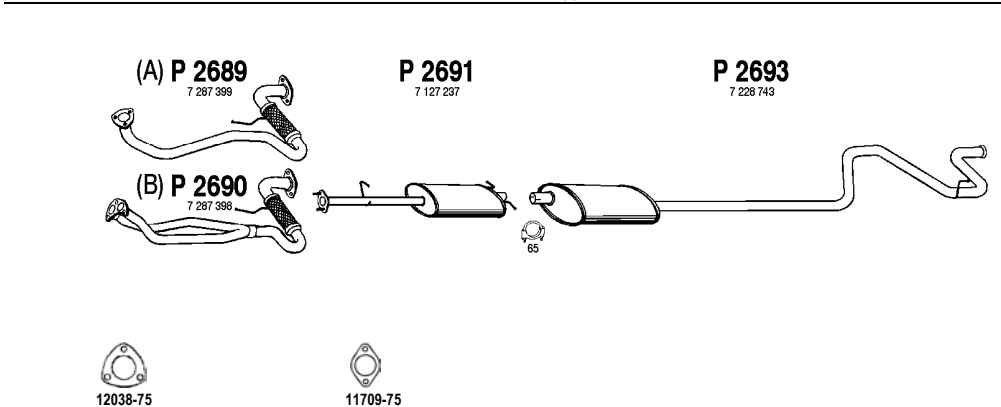

Transit Diesel

2.5 D
09/94 - 07/96

Long
(A) Mot. DN25N 2496cc, 70hp, 52kW
(B) Mot. D25P 2496cc, 76hp, 56kW

F0327