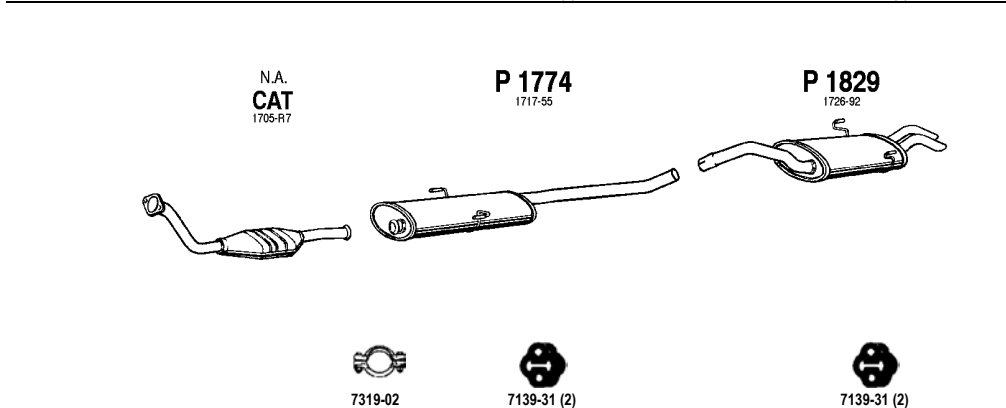

Evasion TD Cat

1.9 TD
09/94 - 02

Mot. XUD9TE 1905cc, 90hp, 66kW

Type: **U6UC, U6UJ**

CI419