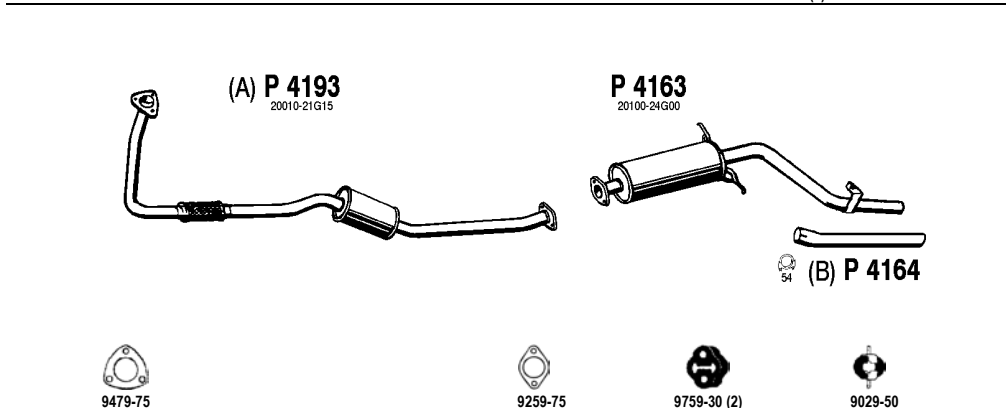

Type: D21

NI034

King Cab D

2.5 D
09/85 - 08/87

4WD, 2.5 D
Mot. SD25 2488cc 72hp, 53kW
(A) Jatkoputki, (extension pipe)

Type: D21

NI168

King Cab D