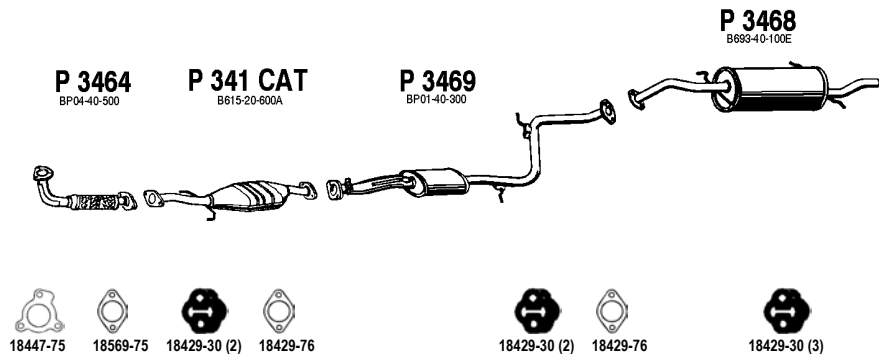

Mot. 16V 1598cc 87hp , 64kW

Type: BG

MA010

Type: BG

MA006.1

Type: BG

MA008.1

Type: BG