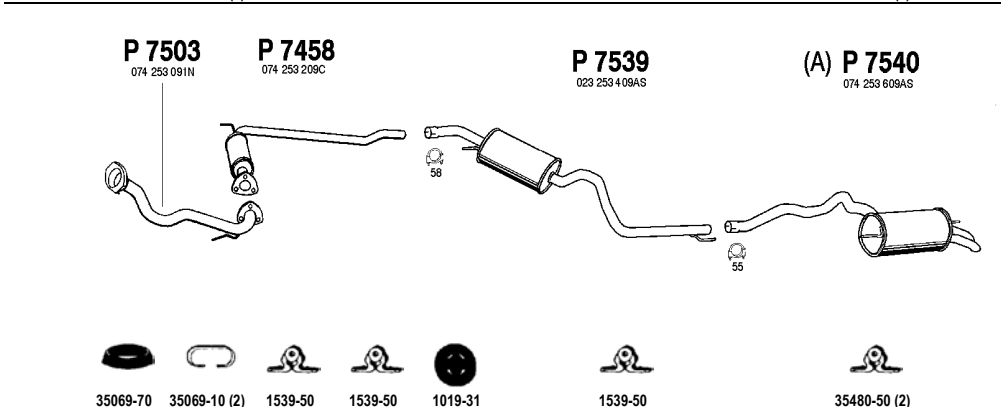

Transporter D

2.4 D
97 - 09/03

4WD, LWB 3320mm Syncro
(A) Only Kasten, Kombi, Bus
Mot. AAB 2370cc, 78hp, 57kW
ch.no. 70-T-200 001 ->

Type: T4

VW432