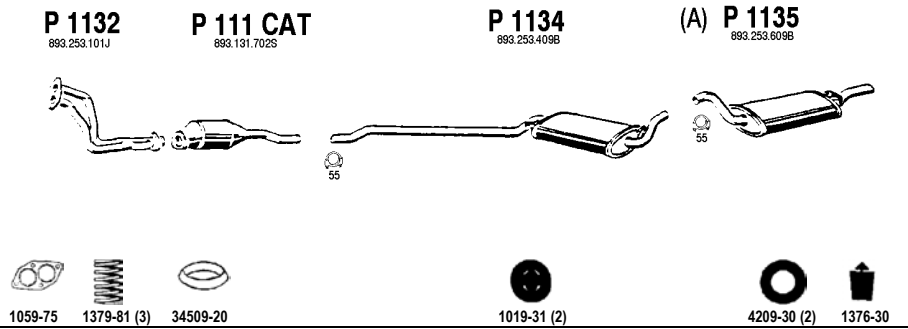

80 Cat

2.0

09/88 - 08/91

Manual

Mot. 3A 113 hp / 83 kW
ch.no. -> 89-K-000001
(A) Also Audi 90 2.0

Type: 89

AU013.1