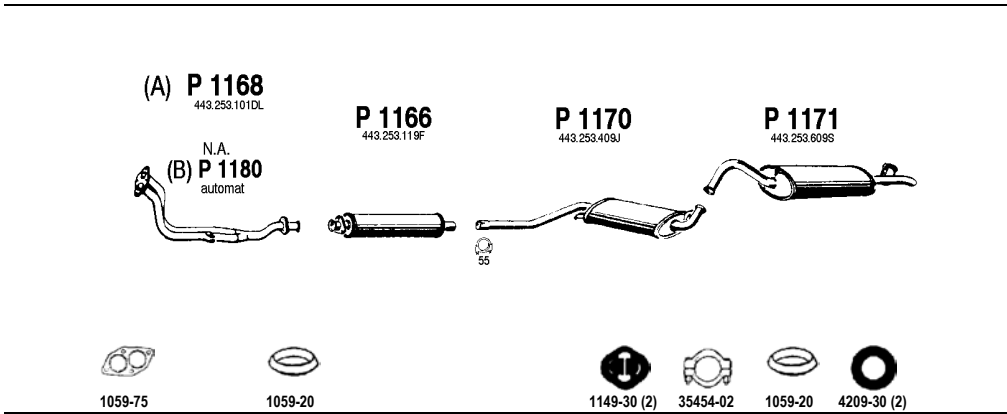

100
1.9
08/82 - 08/84
Sedan
Avant
Mot. WH 1921cc 100 hp
ch.no. 44-D-000001 - 44-E-300000
(A) Manual
(B) Automat

AU022