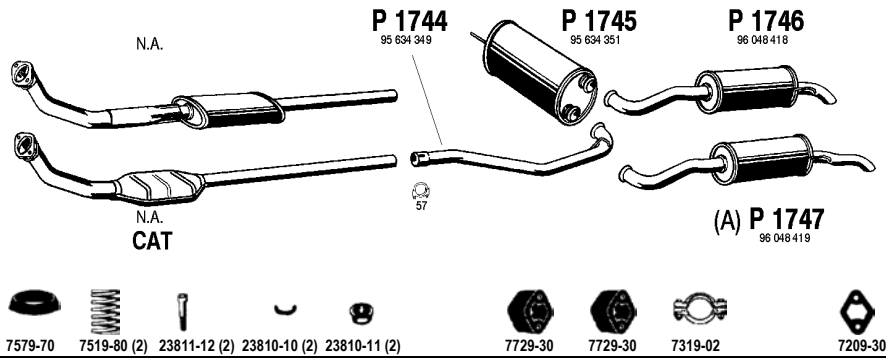

CITROEN

BX 19

1.9 GTi , 1.9 GTi - 16V , 1.9 i

86 - 94

Sedan

(A) Break, Evasion, Van

Mot. 1905cc: 125/160hp, 92/118kW

CI104