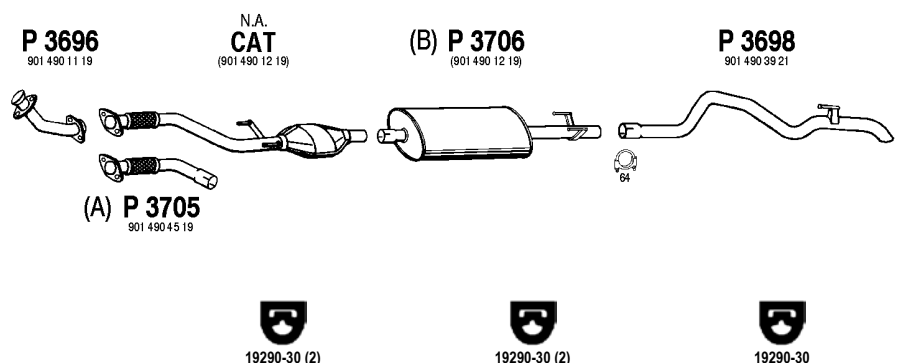

Sprinter 210D, 212D,312D,412D Ca

2.9 TD Cat

02/95 -

SWB 3000 mm

Mot. OM602 2874cc 122hp , 90kW

(A) Repair pipe

(B) Repair muffler

Mot. OM602LA 2874cc 102hp , 75kW

ME308