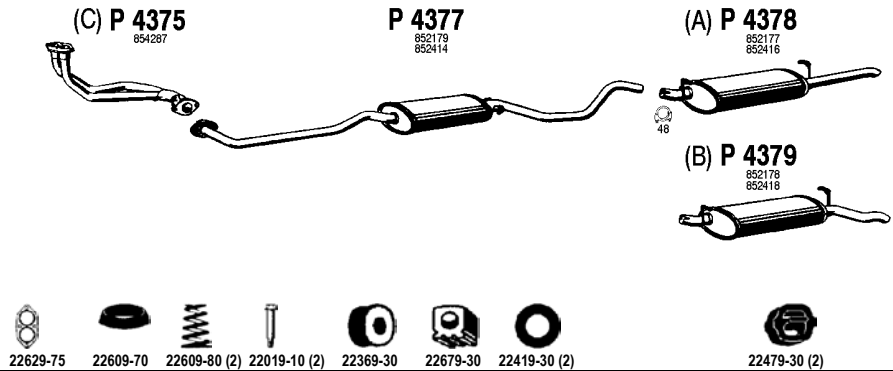

Ascona C

1.3 - S

09/81 - 88

(A) Sedan

(B) HB

(C) No autom.

Mot. 1297cc 75hp, 55kW

OP037