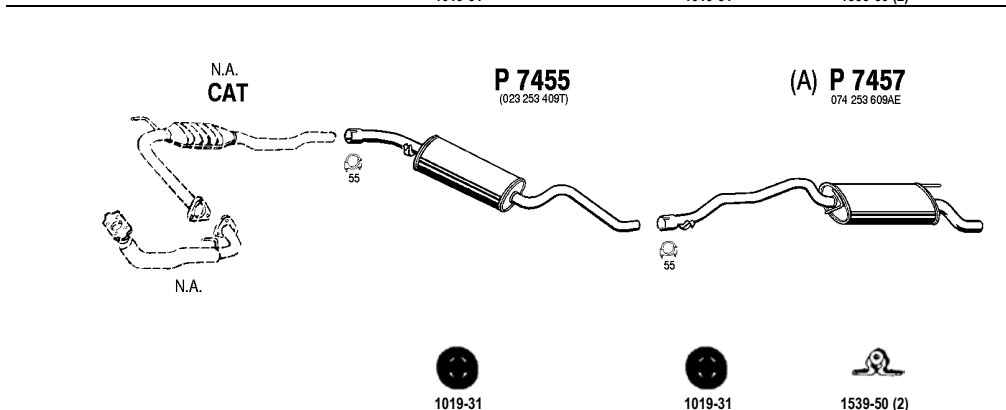

Transporter Cat

2.5
92 - 12/95

4WD, SWB 2920mm

(A) Only Kasten, Kombi, Bus

Mot. AAF, ACU 2459cc 110hp , 81kW
Also No Cat

Type: T4

VW172