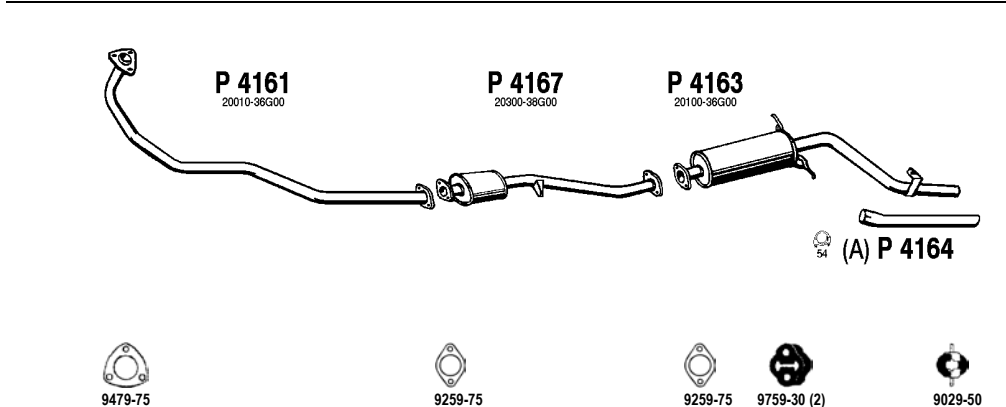

King Cab D

2.5 D
09/85 - 08/87

4WD, 2.5 D
Mot. SD25 2488cc 72hp, 53kW
(A) Jatkoputki, (extension pipe)

Type: D21

NI168