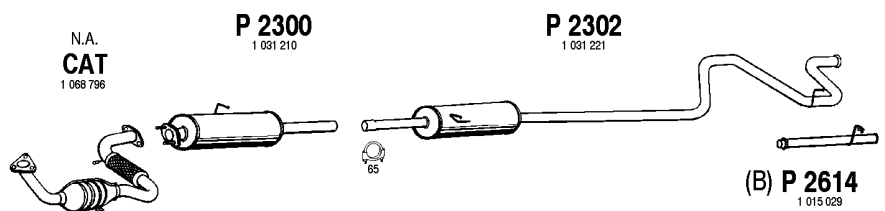

FO333

12918-30

11709-75

Transit Diesel Cat

2.5 D
08/96 - 00

Short (2835mm)
80-100S-115-120-150S

Mot. D25N 2496cc, 70hp, 51kW
Mot. D25P 2496cc, 76hp, 56kW