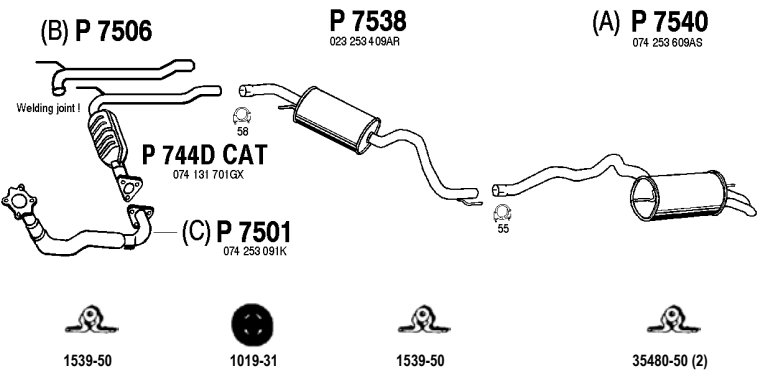

Transporter TDi Cat

2.5 TDi
97 - 09/03

4WD, SWB 2920mm Syncro

(A) Only Kasten, Kombi, Bus

Mot. ACV, AYC, AUF 2459cc, 102hp, 75kW

Mot. AYY, AJT 2459cc, 88hp, 65kW

ch.no. 70-T-200 001 ->

(B) Cat repair pipe

(C) Only Manual

Type: T4

VW435