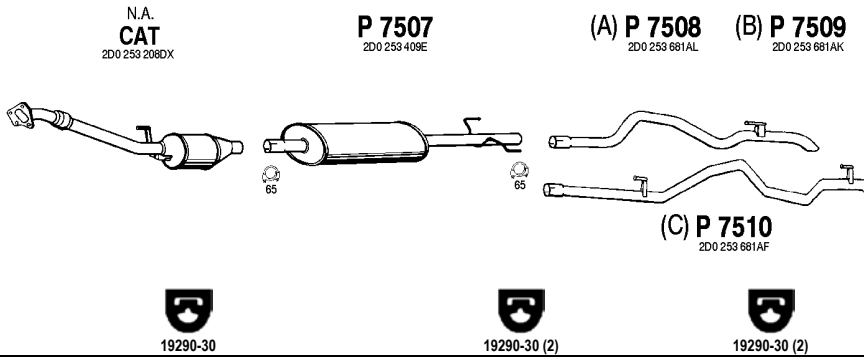

LT SDi Cat

2.5 SDi
05/96 -

(A) SWB (3000mm)
(B) LWB (3550mm)
(C) XLWB (4025mm)
LT 28, 32, 35 Van & Bus
Mot. AGX 2459cc, 75hp, 55kW
ch.no. 2D-V-000 001 ->