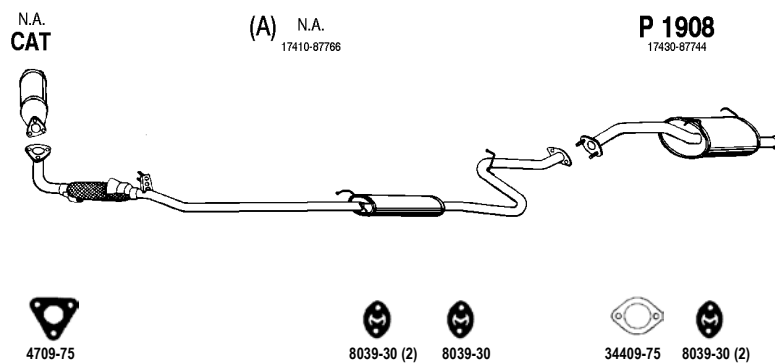

Charade

1.3 i - 16V , 1.3 i - 16V Kat
89 - 02/93

Hatchback
Mot. HCE 1295cc, 91 hp, 67 kW
(A) Only 1.3i Kat 7/91 - 2/93

Type: G102

DA200

Charmant

1.3
11/81 - 88

Mot. 4K 1290cc, 65 hp
(A) No Sweden and Switzerland