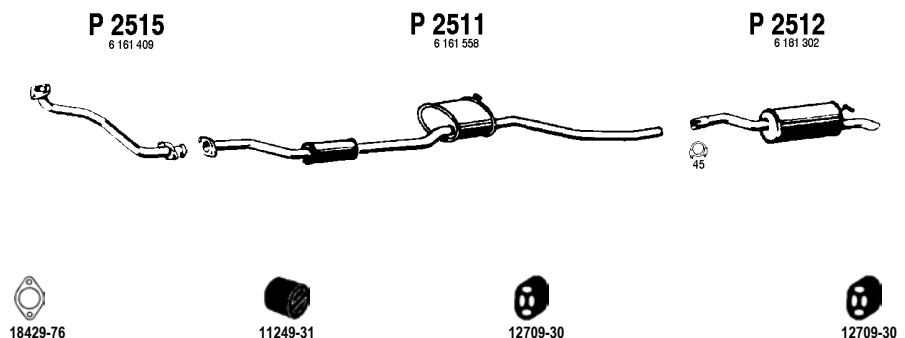

Sierra Diesel

2.3 D
03/87 - 02/93

HB

Sedan

STW

Mot. 2304cc 67hp, 49kW

FO036