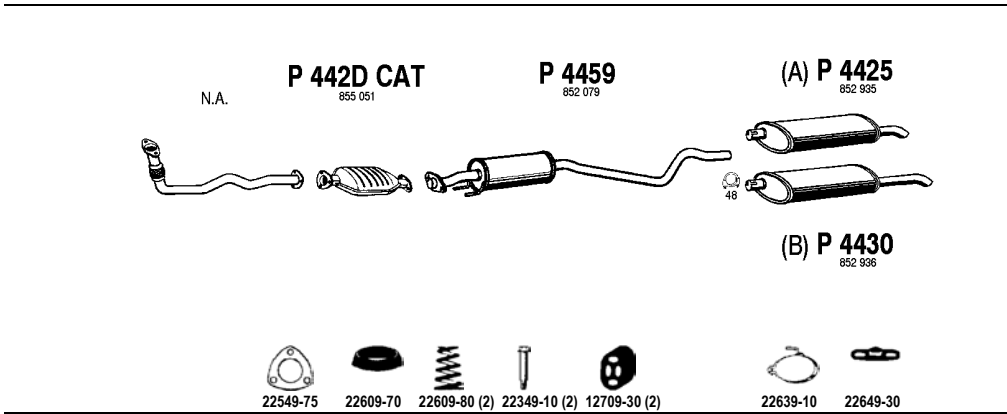

Astra F Diesel Cat

1.7 D Cat
92 - 95

(A) HB
(B) Sedan
Mot. C1.7D 1699cc 57hp, 42kW
Mot. C1.7DR 1699cc 60hp, 44kW

OP109.1