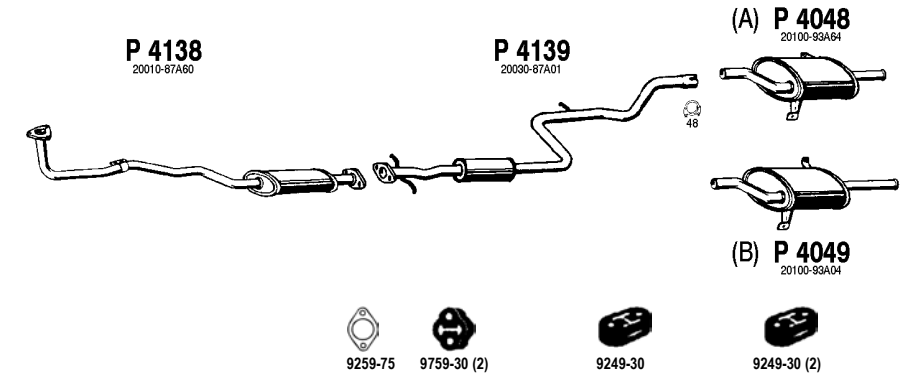

Sunny

1.4 - 12V
10/88 - 09/90

- (A) Hatchback
  - (B) Sedan 4 dr.
2. Multivalve 12V
   Mot. GA14S 1392cc 80hp, 59kW

Type: N13

NI018