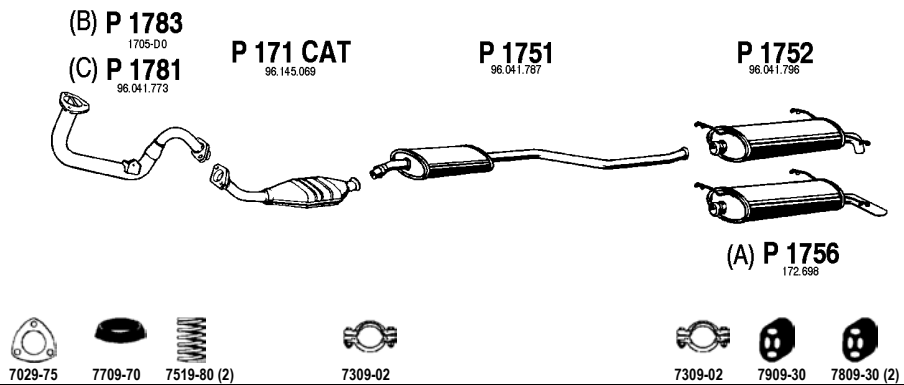

CI406

ZX Cat

1.1 i, 1.4 i
03/91 -

Hatchback

(A) STW, Break 94-

Aura, Avantage, Reflex
Mot. 1124cc 60hp TU1M/Z
Mot. 1360cc 75hp TU3MC/LZ
(B) 1.1i
(C) 1.4i

CI009

ZX Cat