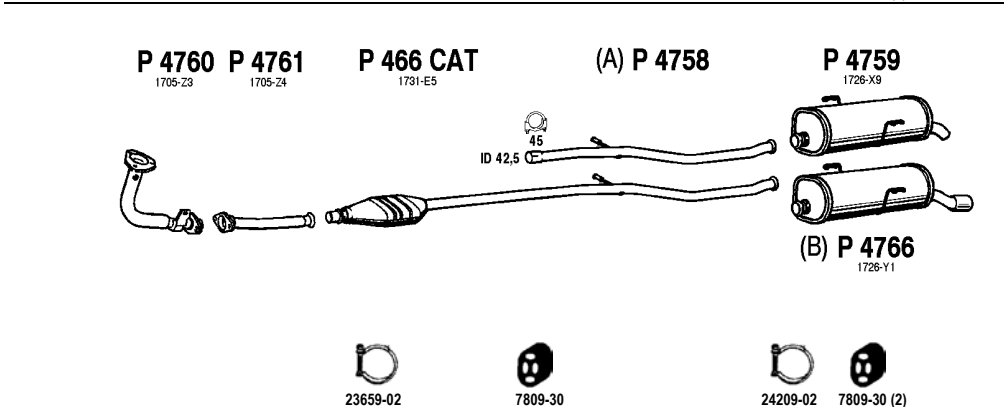

206 Cat
1.4 i
07/98 - 09/00
HB 3/5 dr.
Mot. TU3JP 1360cc, 75hp, 55kW
Emission Depol. L3/CEE95
(A) Repair pipe
(B) With chrome tailpipe

PE305