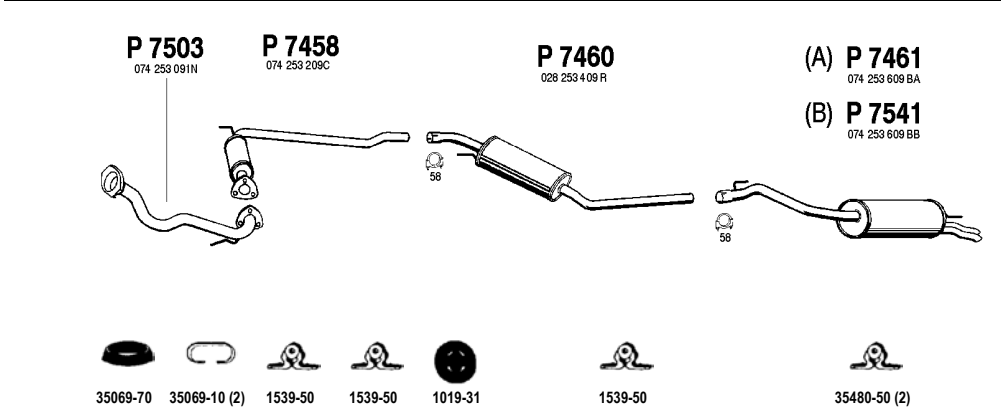

Transporter D

2.4 D
01/96 - 04/98

2WD, LWB 3320mm
(A) Kasten, Kombi, Bus
(B) Pick-Up
Mot. AAB 2370cc, 78hp, 57kW
ch.no. 70-T-200 001 ->
ch.no. -> 70-W-153 704
ch.no. -> 70-WX-150 471

Type: T4

VW276