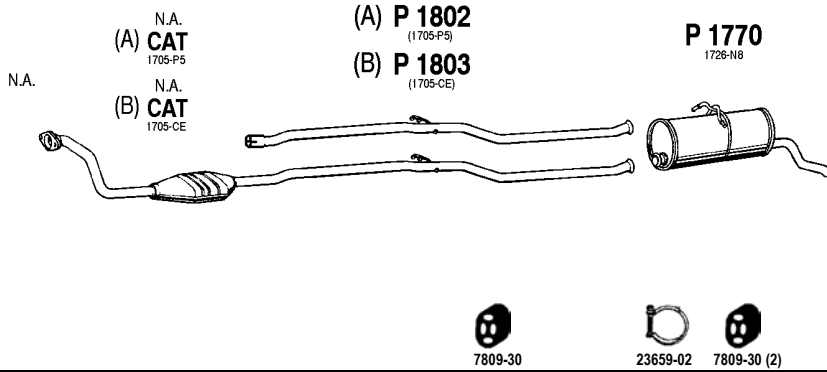

Partner D Cat

1.9 D
96 -

- (A) Mot. XUD9 1905cc, 69 hp, 51 Kw
- (B) Mot. DW8 1868cc, 70hp, 51kW
- (A) Repair pipe XUD9
- (B) Repair pipe DW8

PE208