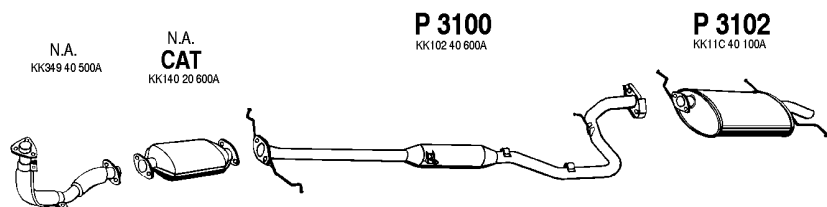

Pride Cat

1.1 i, 1.3 i
91 -

Hatchback 3 dr.

Mot. 1138cc, 52hp, 38kW
Mot. 1323cc, 65hp, 48kW

KI401