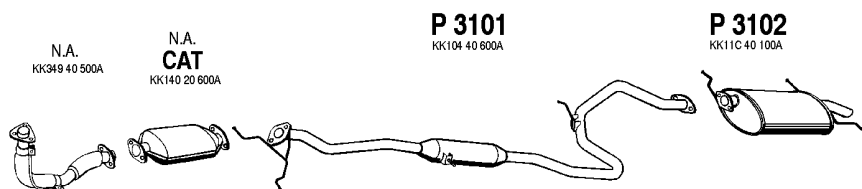

Pride Cat

1.1 i, 1.3 i
91 -

Hatchback 5 dr.

Mot. 1138cc, 52hp, 38kW
Mot. 1323cc, 65hp, 48kW

KI402