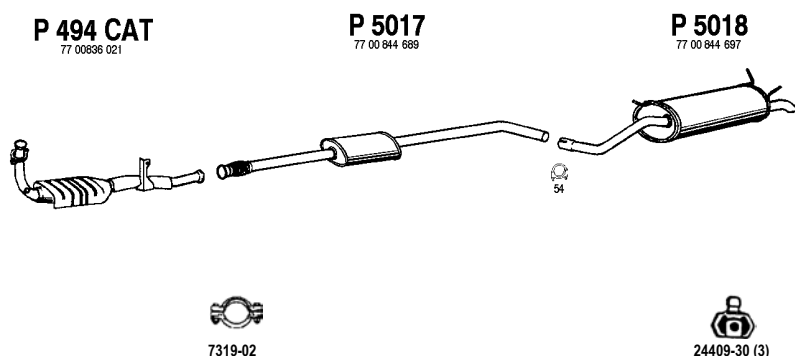

Megane Cat

1.4 i

95 - 07/99

HB, Classic, Scenic, Break

Mot. E7J 1390cc 75hp, 55kW

RE109