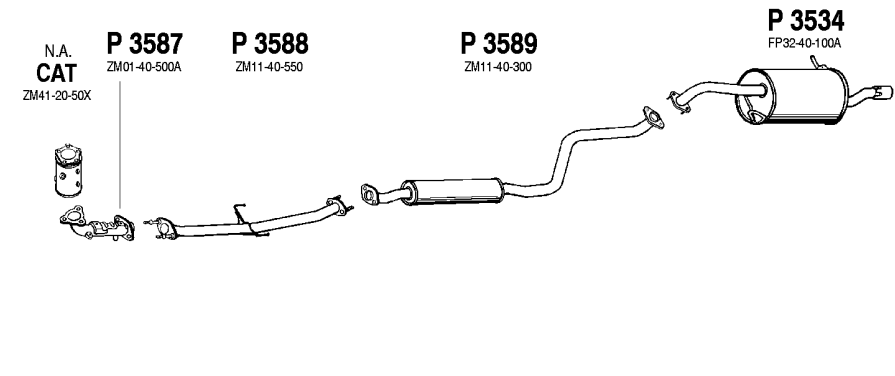

Type: BJ

MA407