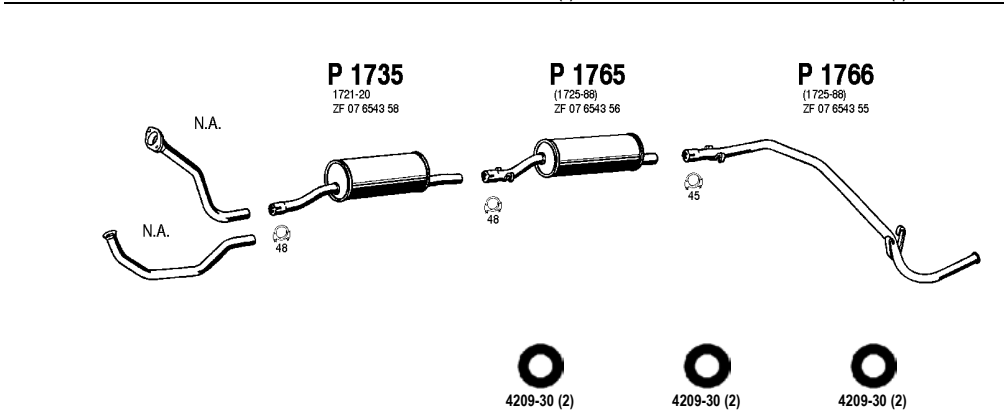

J 5 Diesel

1.9 D , 2.5 D
03/82 - 94

2WD, 4WD
Mot. ZUD9A 1905cc 65hp, 48kW
Mot. CRD93 2500cc 75hp, 55kW

PE120