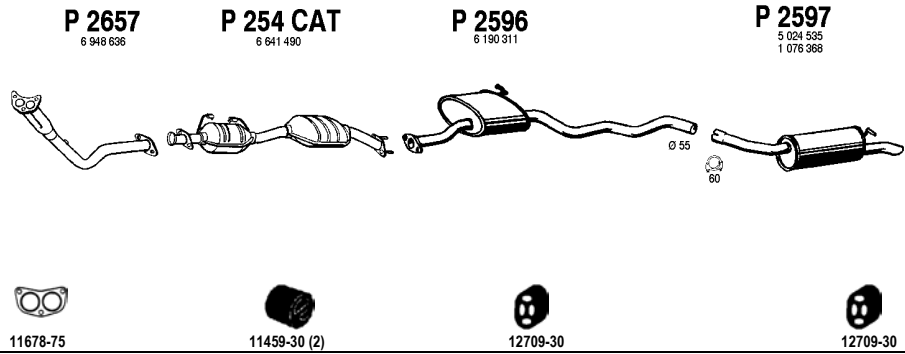

Sierra Cat

2.0 i - DOHC
06/89 - 93

HB

Sedan

STW

2WD, 4WD
Mot. 1998cc DOHC 120hp, 88kW

FO050