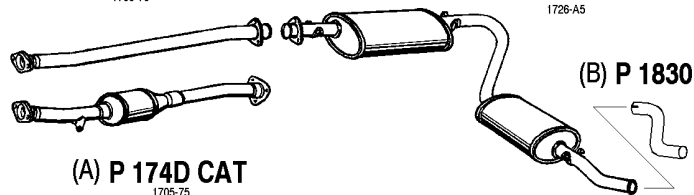

Boxer TD, TD Cat

2.5 TD , 2.5 TDi

94 -

Mot. DJ5T 2445cc 102/100 hp, 76/74 kW

Mot. DJ5TED 2445cc 107 hp, 79 kW

No Combi Turbo Diesel

(A) 2.5 TD Cat

(B) Matkailuauton jatkoputki

(B) Extension pipe for caravan car

N.A.

P 1763
1705-73

P 1764
1726-A5

N.A.