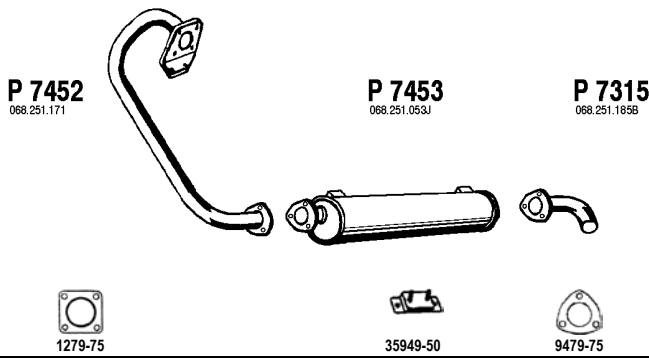

Transporter TD

1.6 TD
08/89 - 07/92

2WD
4WD Syncro
Mot. JX 1588cc 70hp , 51kW
ch.no. 24-L-000 001 ->