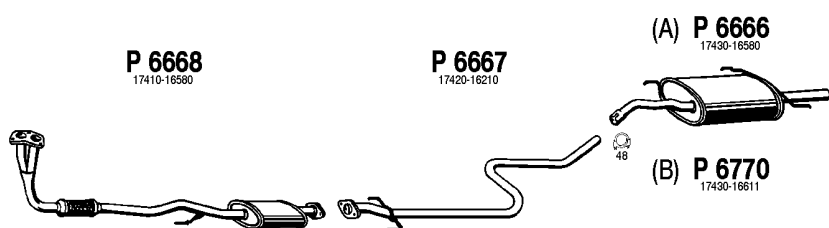

Carina II
1.6 - 16V
12/87 - 04/92

(A) Sedan, LB
(B) STW, Kombi
(A, B) Also Kat ->10/89 Mot. 4AF
Mot. 4AF 1587cc 95hp , 70kW