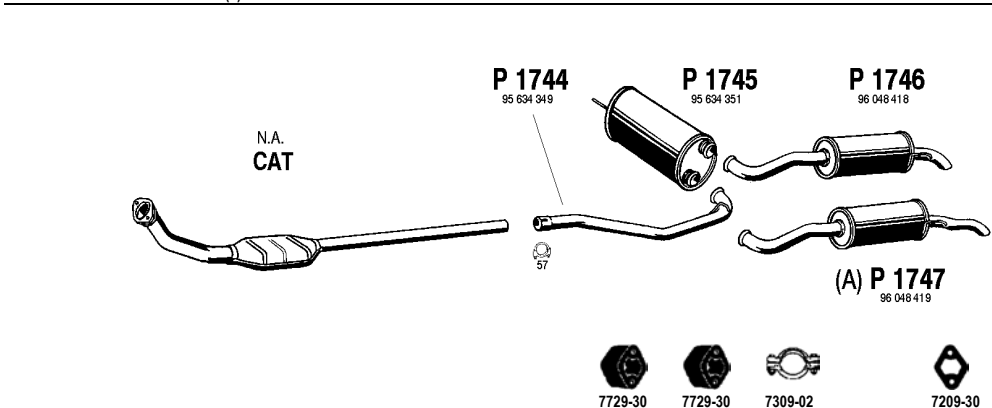

BX 16 Cat

1.6
86 - 94

Sedan
(A) Break, Evasion, Van
Mot. 1580cc: 72/89hp, 53/65kW

CI103