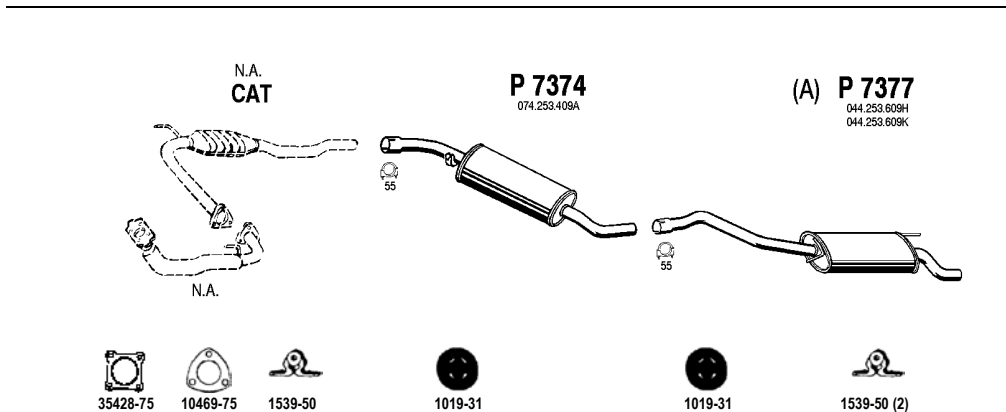

Transporter Cat

2.0 , 2.5
09/90 - 12/95

2WD, SWB 2920mm

(A) Only Kasten, Kombi, Bus

Mot. AAC 1968cc 84hp , 62kW
Mot. AAF, ACU 2459cc 110hp , 81kW
ch. no 70-M-000 001 - 70-S-200 000
(A,B) Also No Cat

Type: T4

VW074