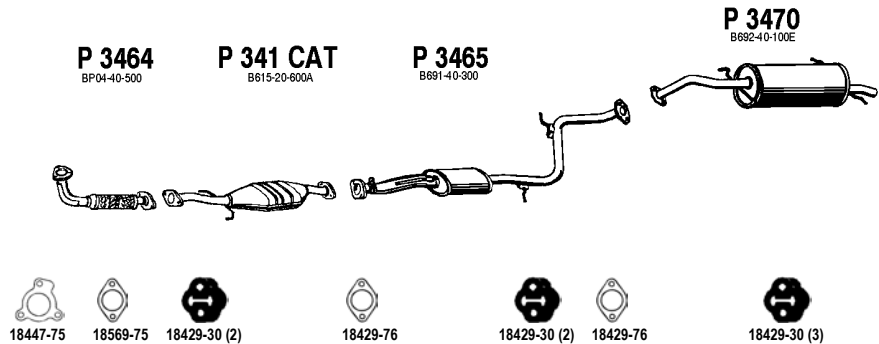

Mot. 16V 1598cc 87hp , 64kW

Type: BG

MA010

Type: BG

MA006.1

Type: BG

MA008.1

Type: BG