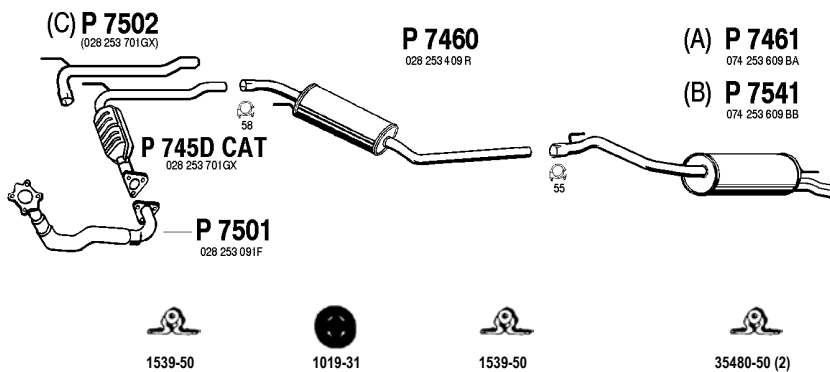

Transporter TD Cat

1.9 TD
96 - 09/03

2WD, LWB 3320mm
(A) Kasten, Kombi, Bus
(B) Pick-Up
Mot. ABL 1895cc 68hp , 50kW
ch.no. 70-T-200 000 ->
(C) Cat repair pipe