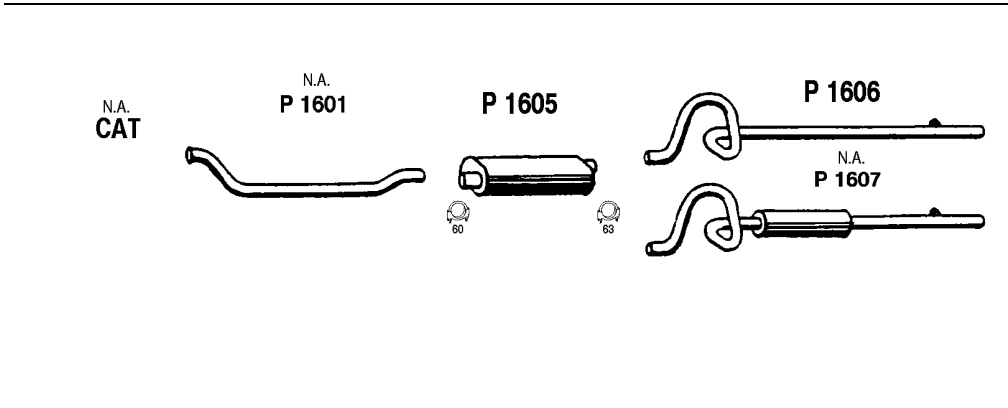

CH003

STW Caprice Classic, ETC.

5.0 - V8

80 -

STW

Vain norm. aks. väli: 116" / 295 cm
Only normal wheel space 116" / 295 cm
(all Chevrolet)
ALSO Electra, Safari, Custom Cruiser

CH001

CHRYSLER, JEEP