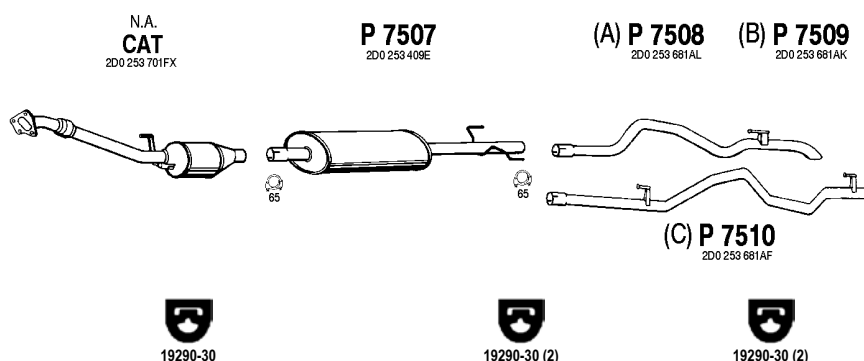

LT TDi Cat

2.8 TDi
05/96 -

(A) SWB (3000mm)
(B) LWB (3550mm)
(C) XLWB (4025mm)
LT 28, 32, 35, 46 Van & Bus
Mot. AGK 2798cc, 125hp, 92kW
ch.no. 2D-V-000 001 ->