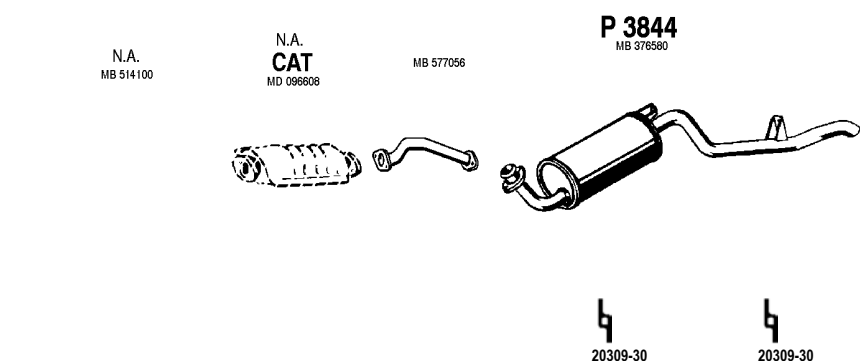

Pajero Cat

2.6
06/86 - 91

SWB (Short / 2350 mm)
Mot. 4G54B 2555cc 103hp, 76kW
(lehtijouset takana / leaf springs in rear axle)

Type: LO42G

MI312