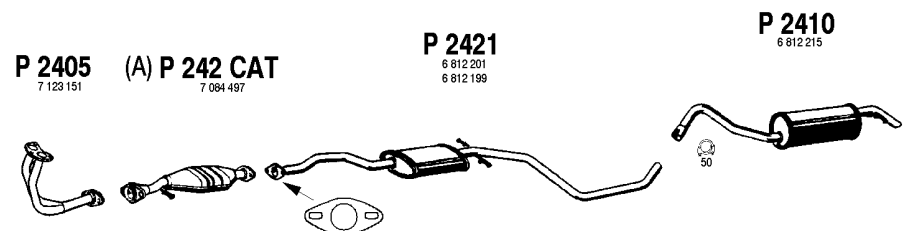

Orion Cat

1.4 i

08/90 - 01/94

- Mot. HL14CFi , 1392cc 71hp , 52kW
- (A) 3/93 - 1/94