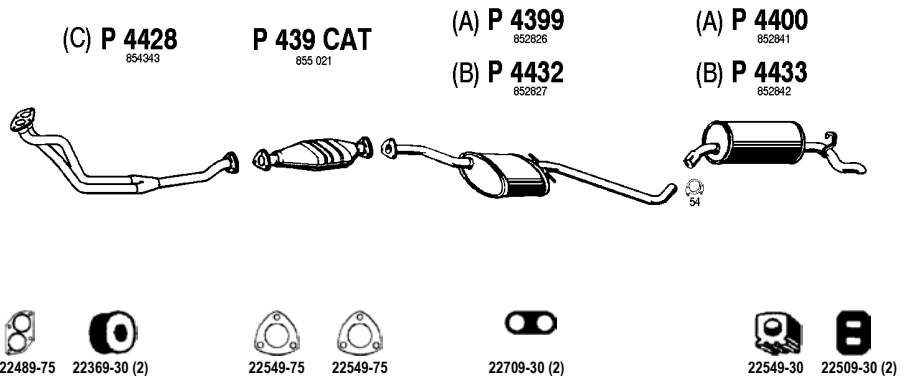

Omega A Cat

2.0 i
09/86 - 94

- (A) Sedan
  - (B) STW / Kombi
2. Mot. C2.0NE 1998cc 115hp, 84kW
- (C) Only 2.0i manual

OP048.1