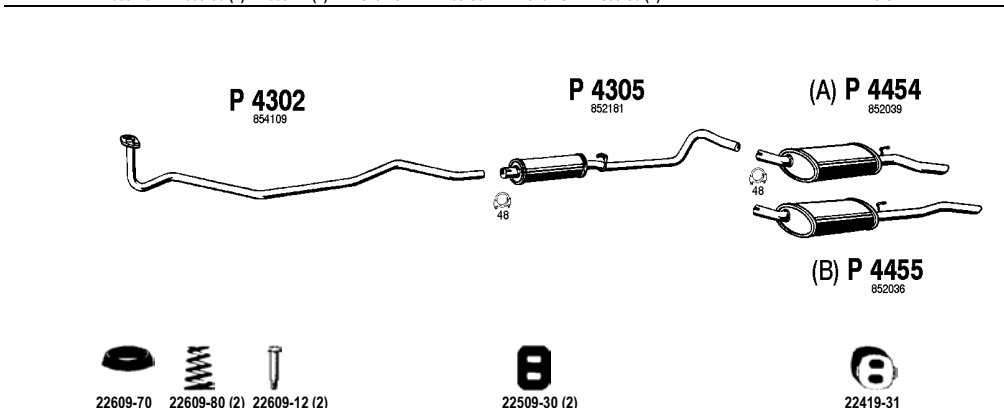

Corsa A
1.2 - S
08/90 - 92

(A) HB
(B) Sedan
ch.no M 4 000 001 ->
Mot. 1.2NV/S/ST 1196cc 55hp , 40kW
Type: SC64/68, SC464/468

OP101