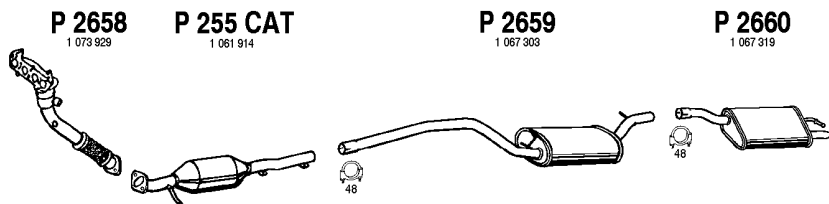

Focus Cat

1.4 i
08/98 -

HB
Mot. ZH14FXD 1388cc, 75hp, 55kW