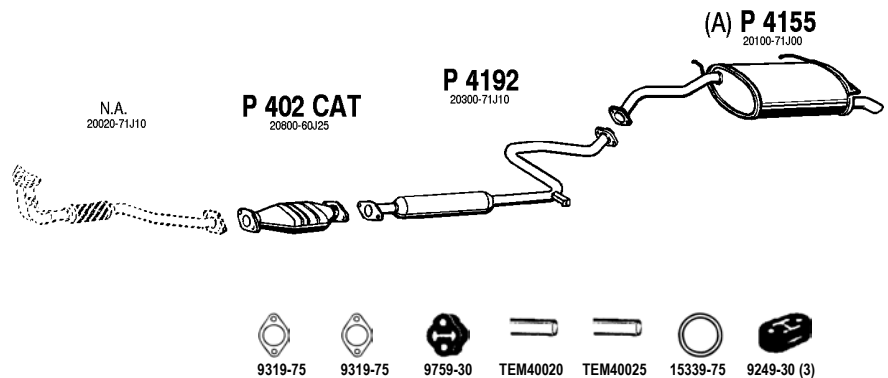

Primera Cat

2.0 i - 16V GT
06/90 - 05/93

Sedan 4 dr.

Liftback 5 dr.

Mot. SR20DE 1998cc 150hp, 110kW

Multipoint injection engine

(A) Also No Kat

Type: P10E

NI045