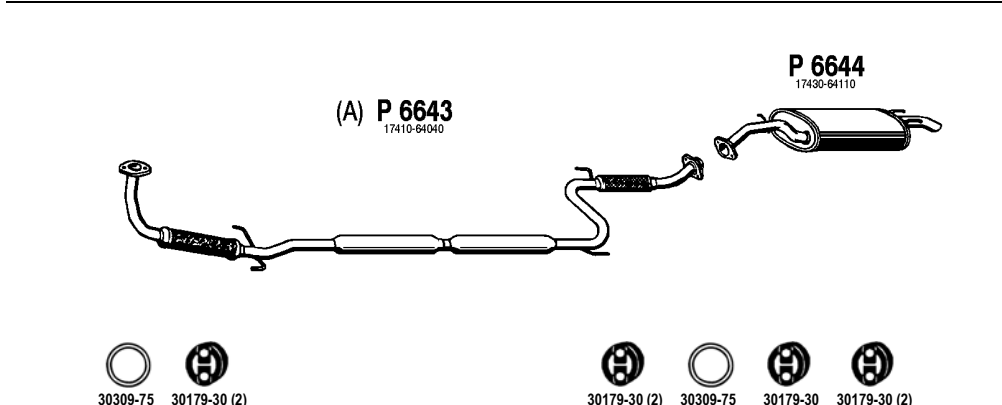

Corolla Diesel

1.8
08/83 - 05/87

Sedan, LB
Mot. 1CL 1839cc 58/64hp, 42/47kW
(A) Also FX, Hatchback

Type: CE80

TO023