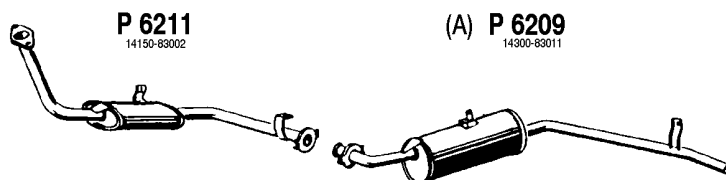

SJ 413 4x4 , Samurai

1.3
84 - 92

Metal top

Cabrio

Mot. 1324cc 64hp , 47kW
Type: O, Q, U, SJ 50, SJ 60
(A) Only SWB (short)