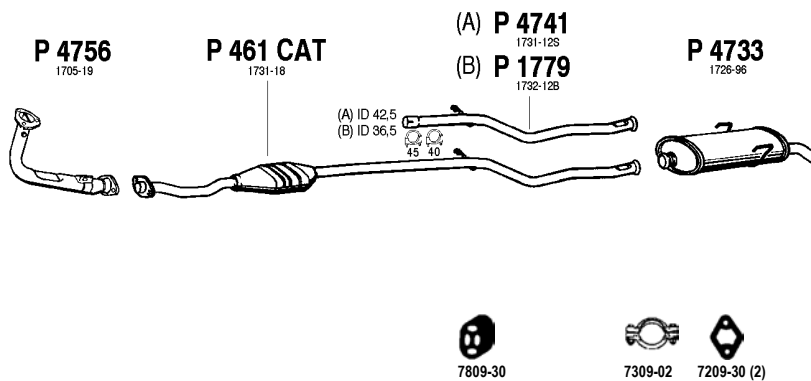

106 Cat

1.1 i
09/91 - 04/96

- Mot. TU1M 1124cc 60hp, 44kW
- (A) OE Cat repair pipe ID 42,5
- (B) OE Cat repair pipe ID 36,5

PE301