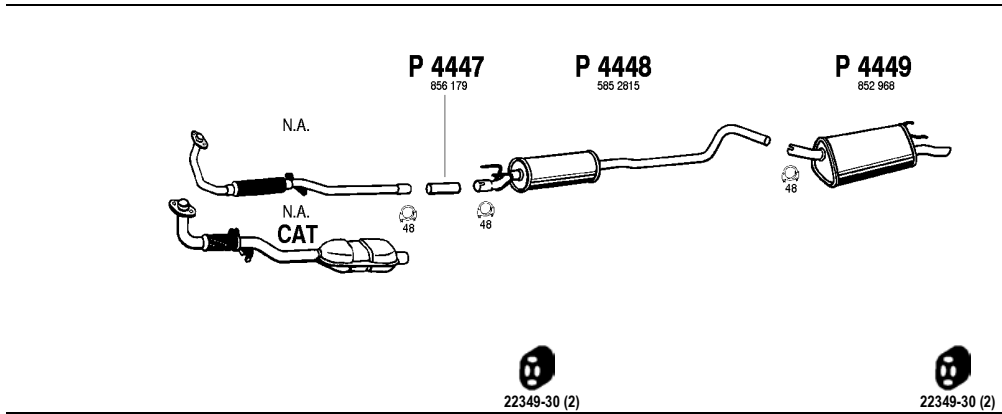

Corso B Diesel

1.7 D , 1.7 D Cat
03/93 - 12/00

HB
Mot. 1699cc, 60hp, 44kW

OP202