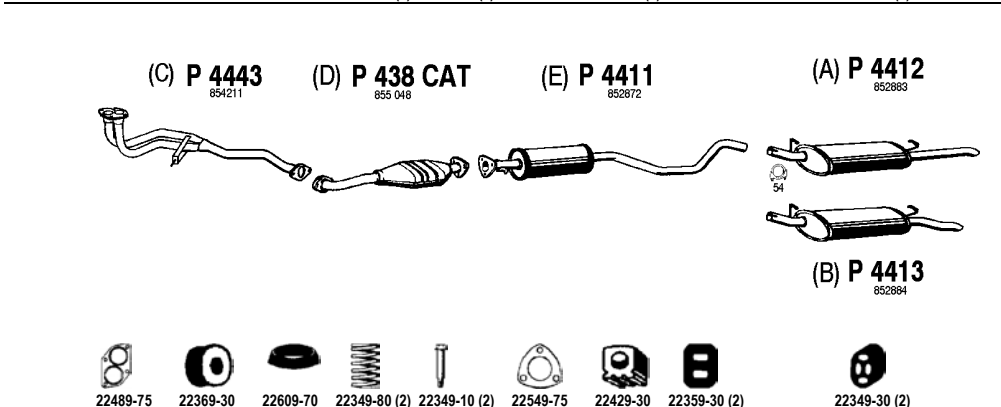

Vectra A Cat

1.8 i
09/88 - 09/95

- (A) Sedan
- (B) HB
- Mot. C18NZ 1796cc 90hp, 66kW
- (C) No autom.
- (D) -> 8/92
- (E) No autom. ch.no. M1079990-> / M5120053->

OP053