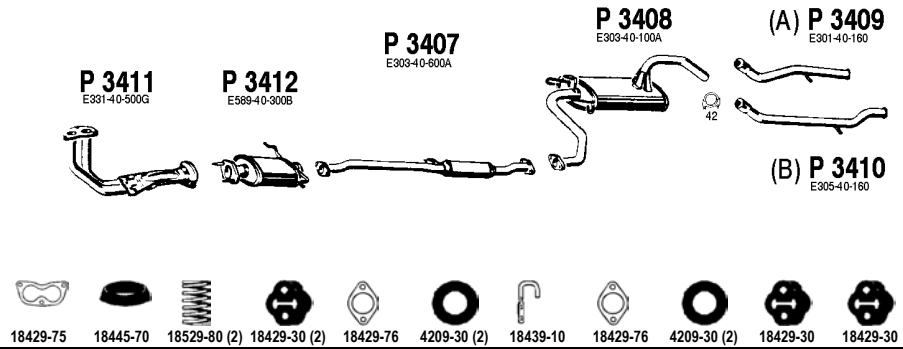

MAZDA

323

1.3

09/83 - 06/85

(A) Hatchback

(B) Sedan 4 dr.

Mot. 1296cc 68hp, 50kW

Type: BD12,13,14

MA003.1