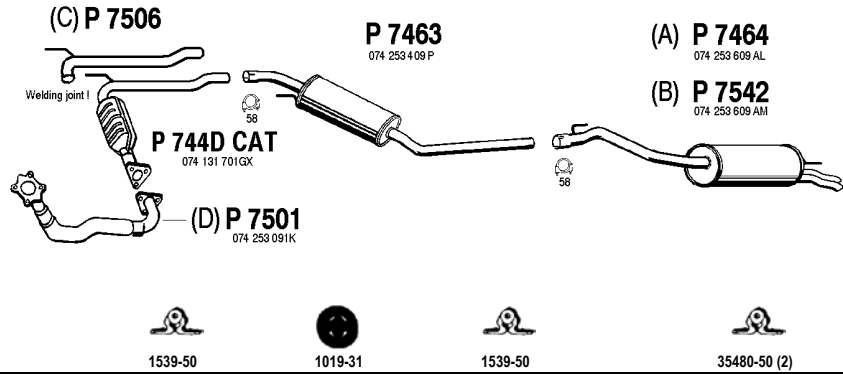

Transporter TDi Cat

2.5 TDi
96 - 09/03

2WD, SWB 2920mm

(A) Kasten, Kombi, Bus

(B) Pick-Up

Mot. ACV, AYC, AUF 2459cc 102hp, 75kW

ch.no. 70-T-200 000 ->

(C) Cat repair pipe