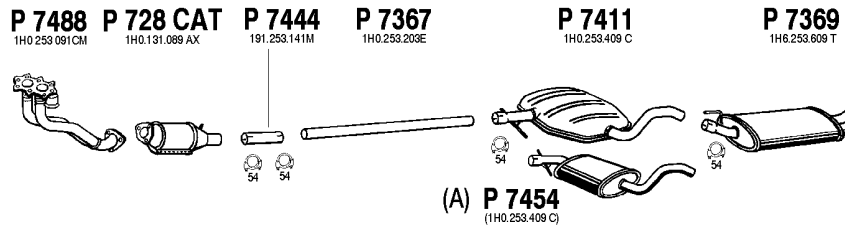

10/94 - 98

Hatchback, Cabrio

Mot. AEK 1598cc 100hp, 74kW

Mot. AFT 1598cc 100hp, 74kW

Mot. AKS 1598cc 100hp, 74kW

(A) Altern.

VW111

1559-75